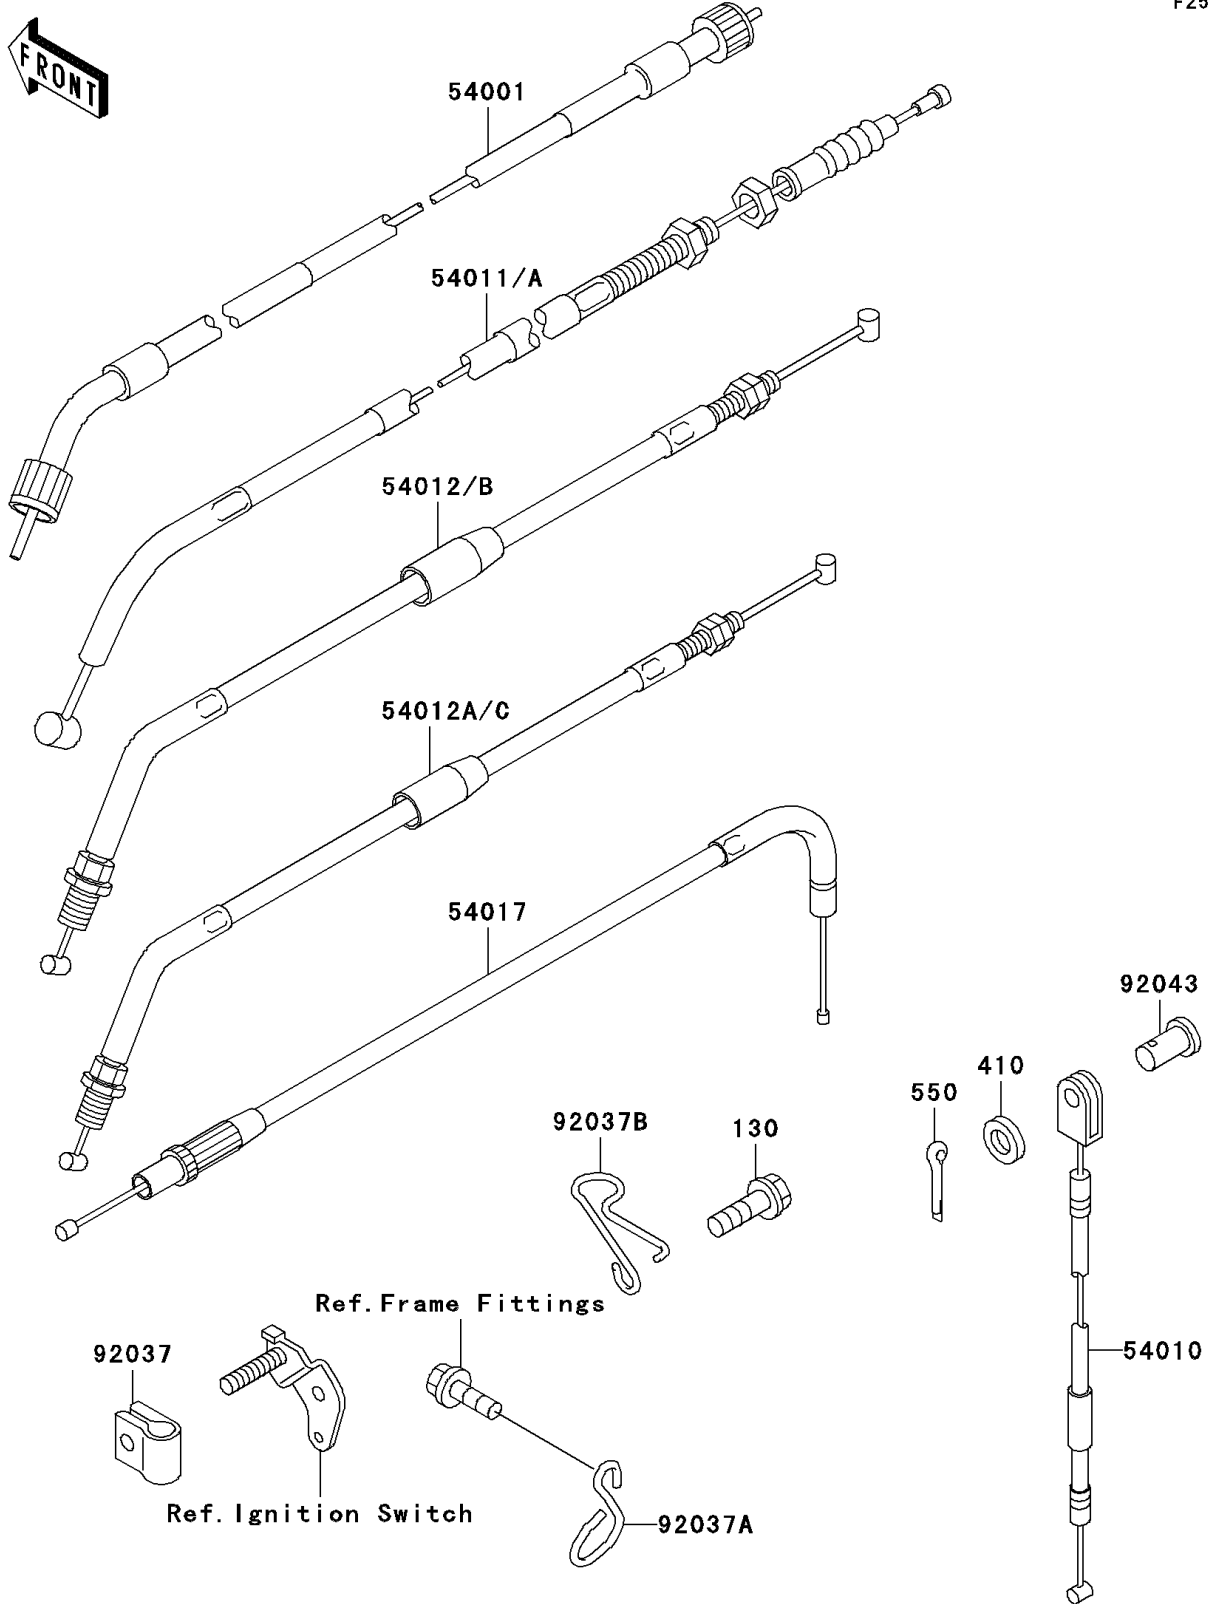

2001 KLR650 PARTS DIAGRAM

Cables

F2540

2001 KLR650 PARTS LIST

Cables

ITEM NAME	PART NUMBER	QUANTITY
BOLT-FLANGED,6X12 (Ref # 130)	130B0612	1
WASHER-PLAIN-SMALL,5MM (Ref # 410)	410B0500	1
PIN-COTTER,2.0X12 (Ref # 550)	550D2012	1
CABLE-SPEEDMETER (Ref # 54001)	54001-1207	1
CABLE,SIDE STAND SWITCH (Ref # 54010)	54010-1103	1
CABLE-CLUTCH (Ref # 54011A)	54011-1257	1
CABLE-THROTTLE,OPENING (Ref # 54012B)	54012-1327	1
CABLE-THROTTLE,CLOSING (Ref # 54012C)	54012-1328	1
CABLE-STARTER (Ref # 54017)	54017-1090	1
CLAMP,CABLE (Ref # 92037)	92037-1777	1
CLAMP,CABLE (Ref # 92037A)	92037-1904	1
CLAMP,CABLE (Ref # 92037B)	92037-1937	1
PIN,5X10 (Ref # 92043)	92043-1346	1