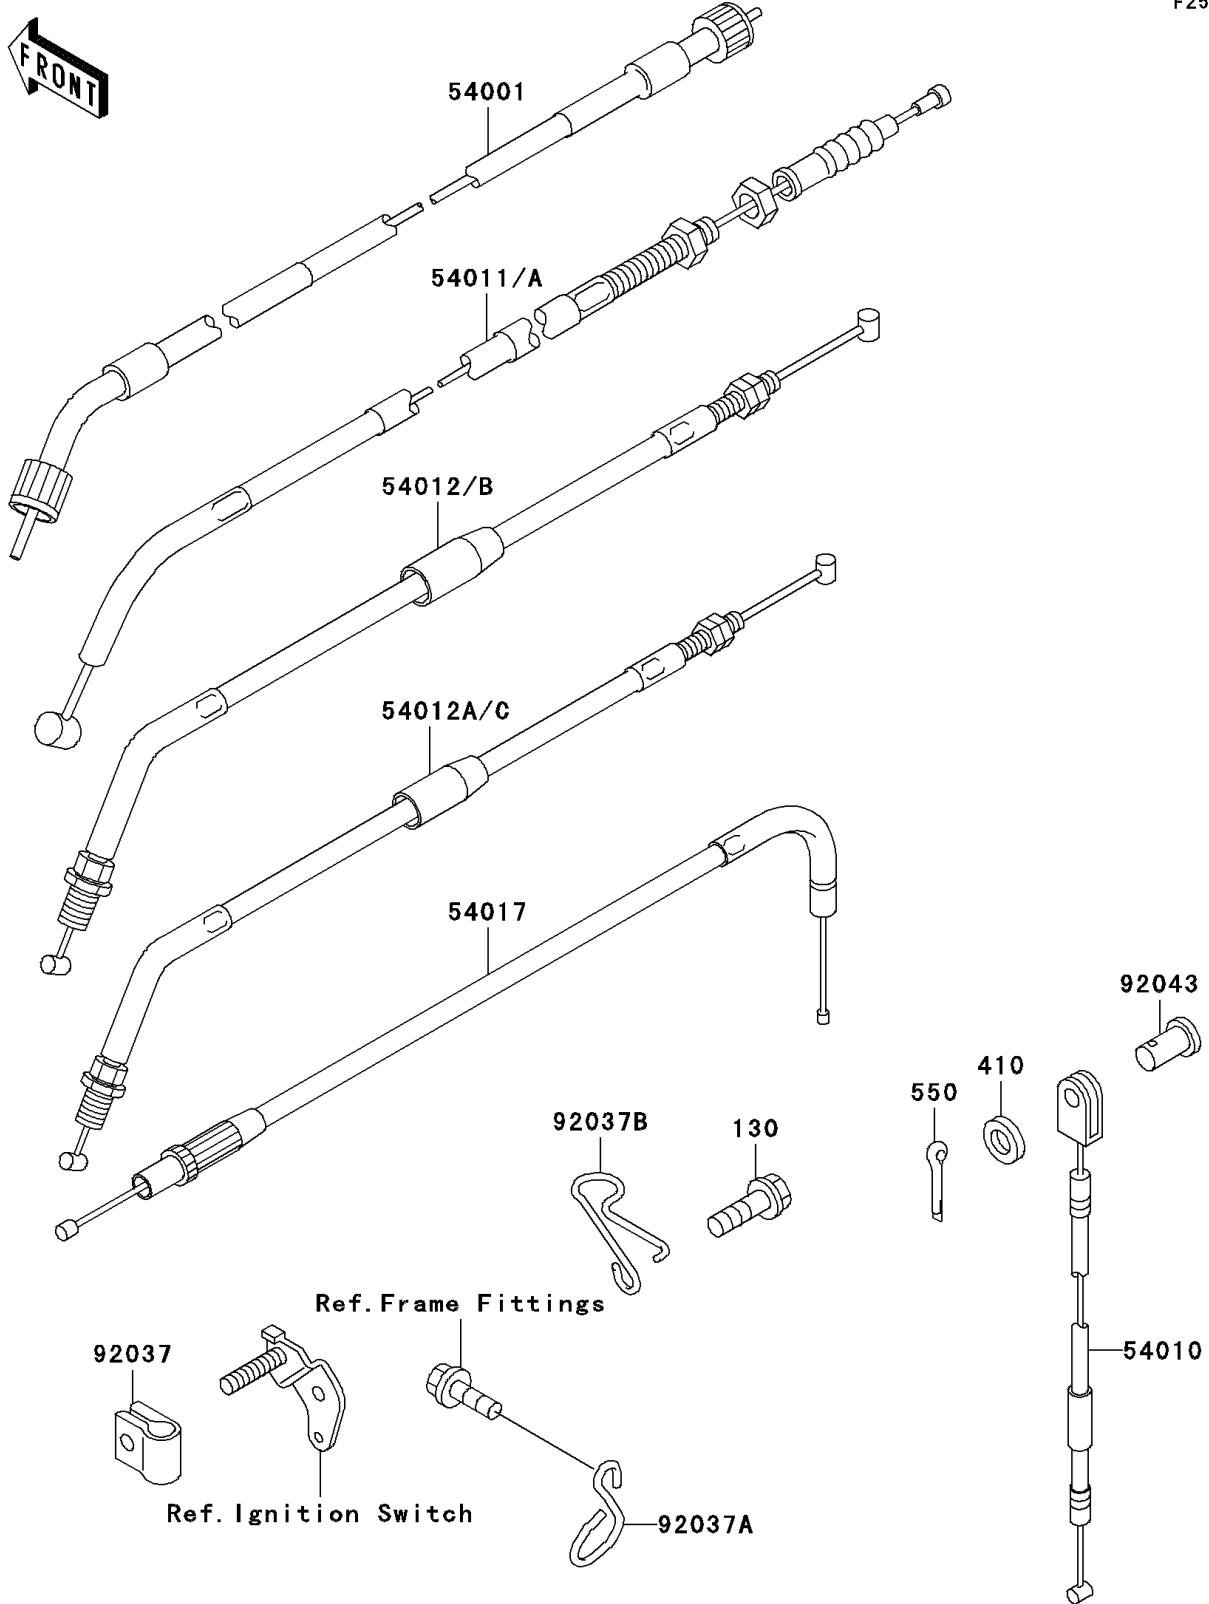

2004 KLR650 PARTS DIAGRAM

Cables

F2540

2004 KLR650 PARTS LIST

Cables

ITEM NAME	PART NUMBER	QUANTITY
BOLT-FLANGED,6X12 (Ref # 130)	130B0612	1
WASHER-PLAIN-SMALL,5MM (Ref # 410)	410B0500	1
PIN-COTTER,2.0X12 (Ref # 550)	550D2012	1
CABLE-SPEEDMETER (Ref # 54001)	54001-1207	1
CABLE,SIDE STAND SWITCH (Ref # 54010)	54010-1103	1
CABLE-CLUTCH (Ref # 54011)	54011-0001	1
CABLE-THROTTLE,OPENING (Ref # 54012B)	54012-1327	1
CABLE-THROTTLE,CLOSING (Ref # 54012C)	54012-1328	1
CABLE-STARTER (Ref # 54017)	54017-1090	1
CLAMP,CABLE (Ref # 92037)	92037-1777	1
CLAMP,CABLE (Ref # 92037A)	92037-1904	1
CLAMP,CABLE (Ref # 92037B)	92037-1937	1
PIN,5X10 (Ref # 92043)	92043-1346	1