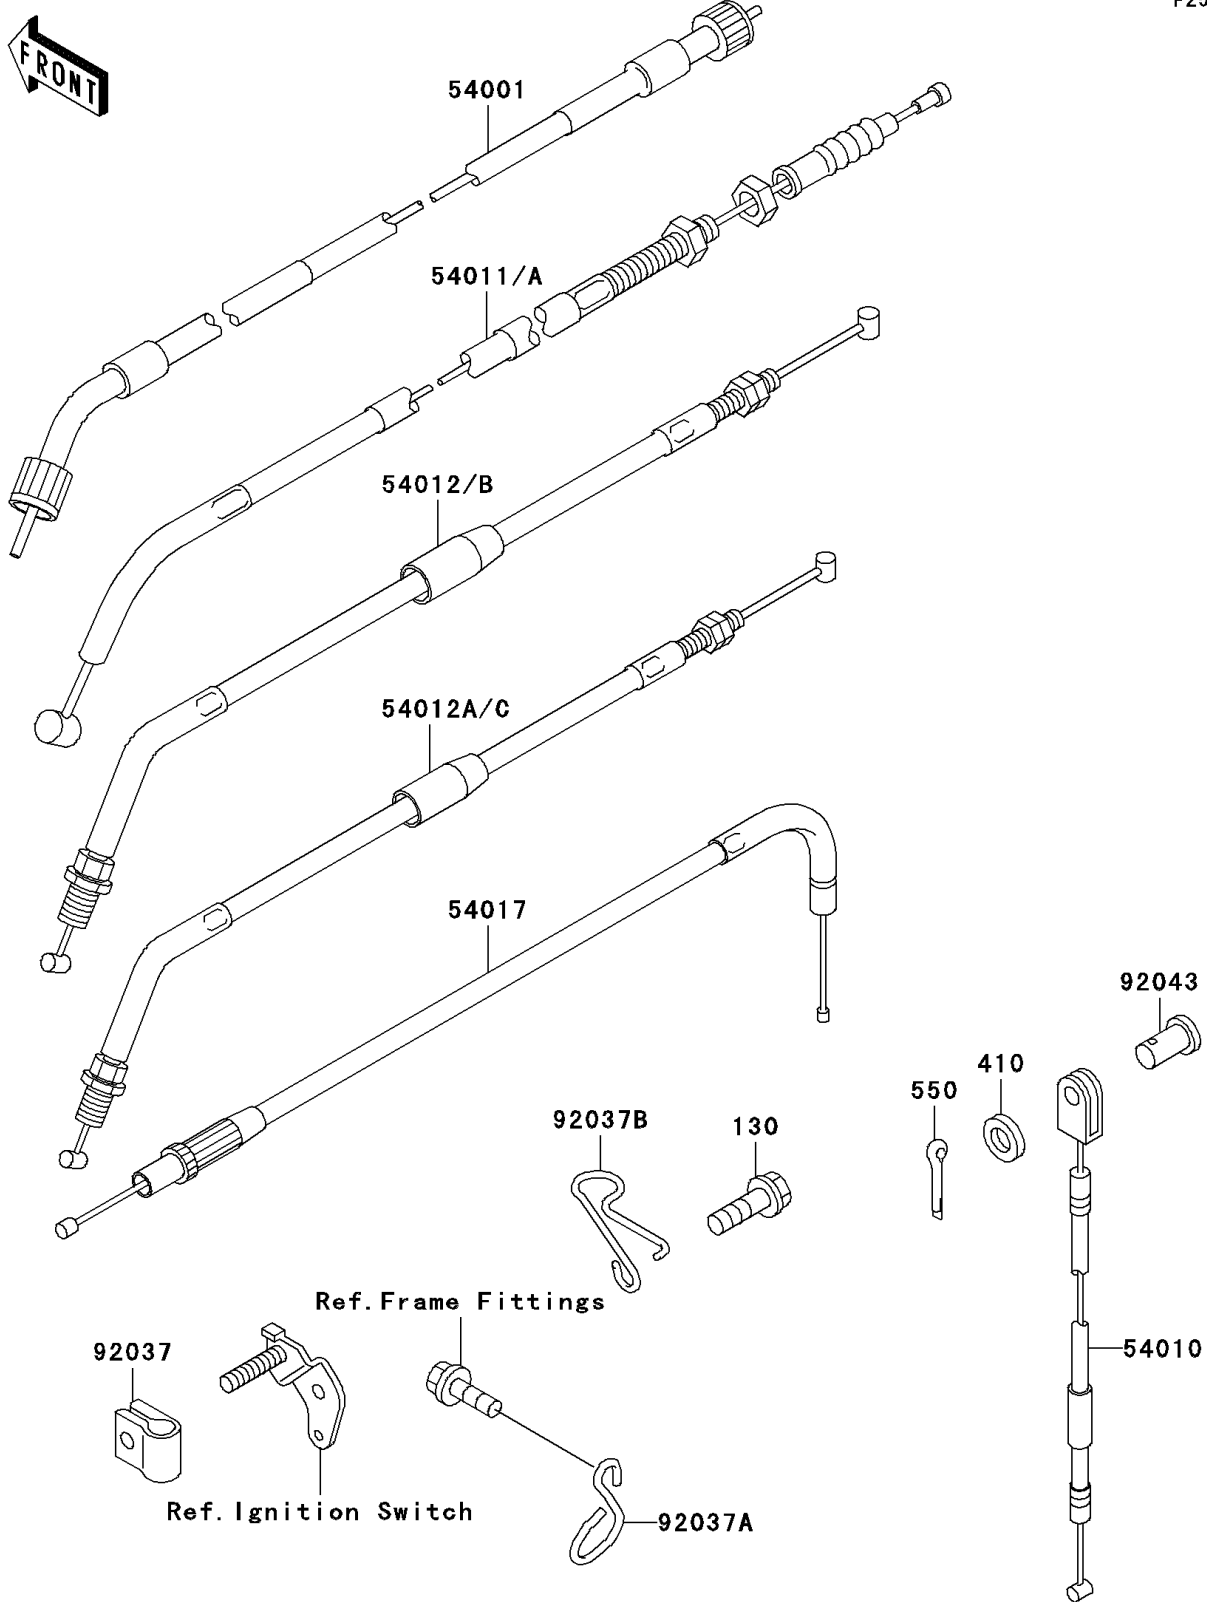

# 2005 KLR650 PARTS DIAGRAM

Cables

F2540

## 2005 KLR650 PARTS LIST

### Cables

ITEM NAME	PART NUMBER	QUANTITY
BOLT-FLANGED,6X12 (Ref # 130)	130B0612	1
WASHER-PLAIN-SMALL,5MM (Ref # 410)	410B0500	1
PIN-COTTER,2.0X12 (Ref # 550)	550D2012	1
CABLE-SPEEDMETER (Ref # 54001)	54001-1207	1
CABLE,SIDE STAND SWITCH (Ref # 54010)	54010-1103	1
CABLE-CLUTCH (Ref # 54011)	54011-0001	1
CABLE-THROTTLE,OPENING (Ref # 54012)	54012-0120	1
CABLE-THROTTLE,CLOSING (Ref # 54012A)	54012-0121	1
CABLE-STARTER (Ref # 54017)	54017-1090	1
CLAMP,CABLE (Ref # 92037)	92037-1777	1
CLAMP,CABLE (Ref # 92037A)	92037-1904	1
CLAMP,CABLE (Ref # 92037B)	92037-1937	1
PIN,5X10 (Ref # 92043)	92043-1346	1