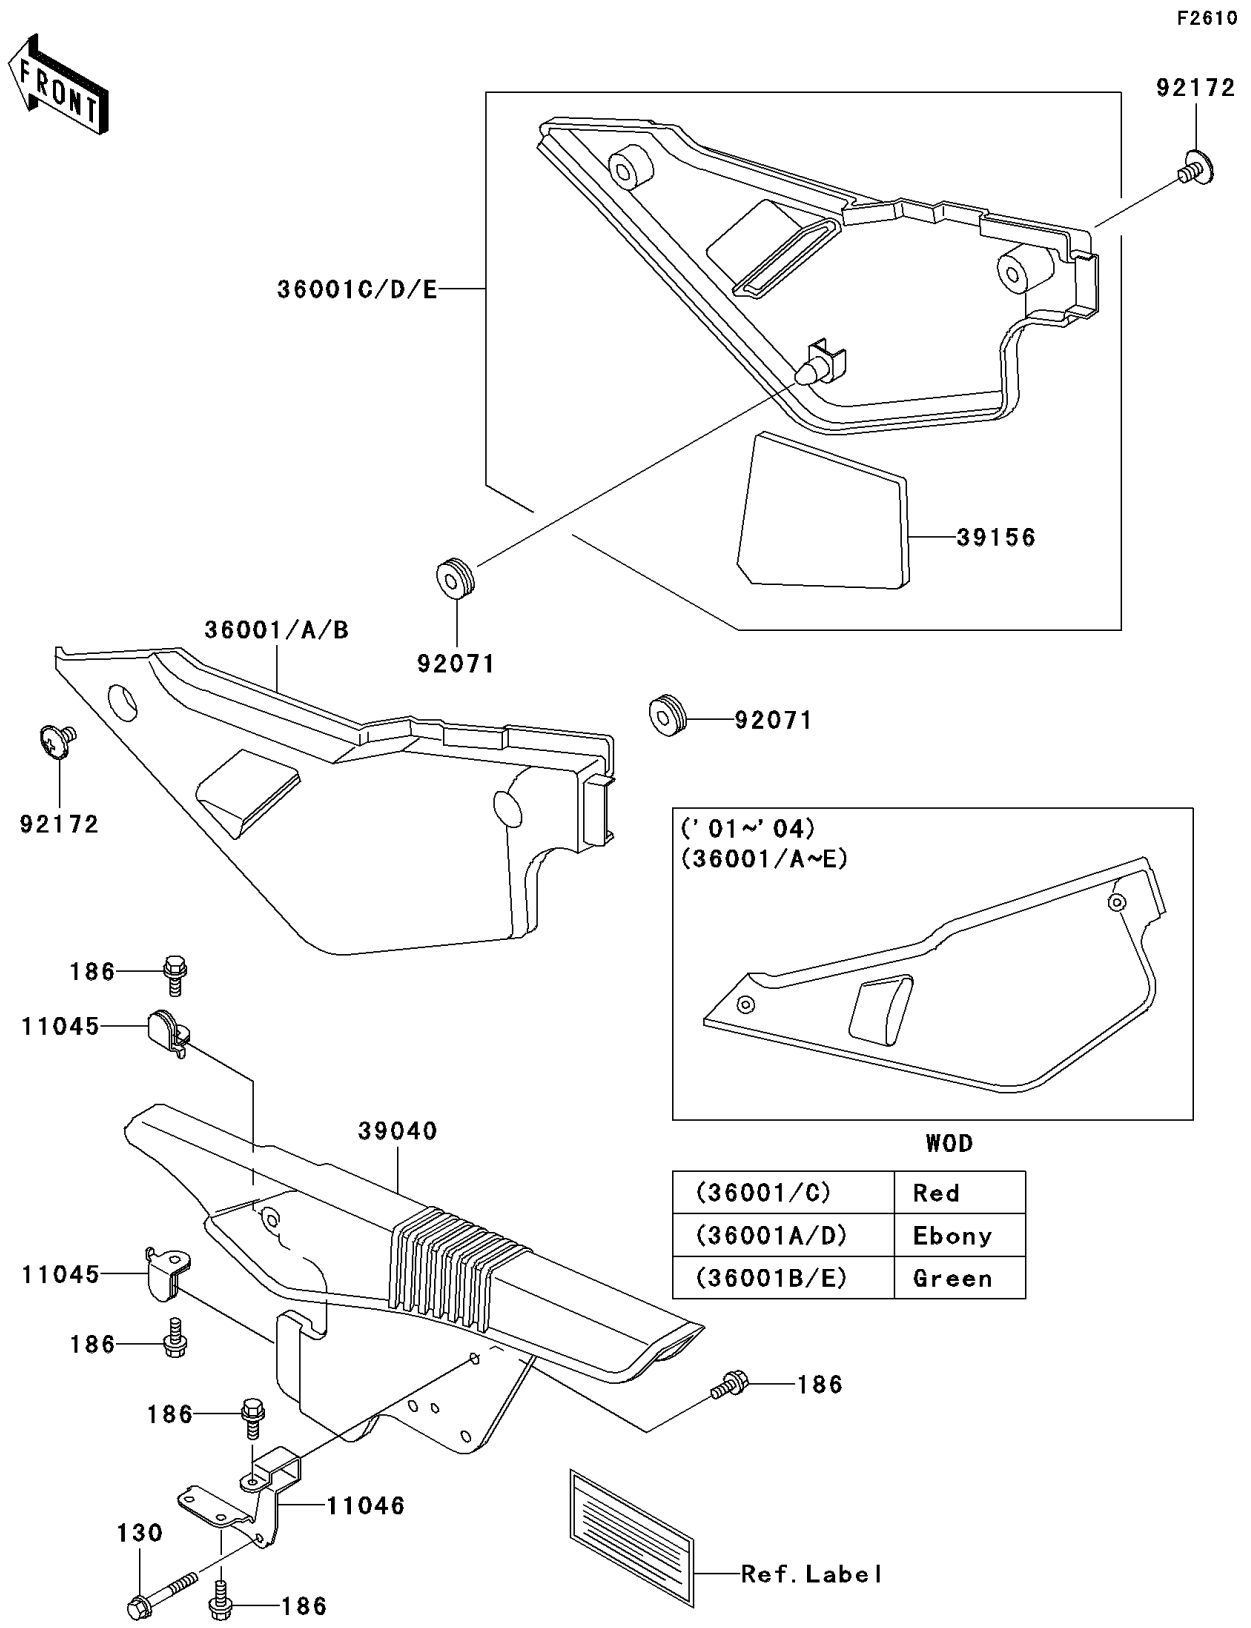

2001 KLR650 PARTS DIAGRAM

Side Covers/Chain Cover

2001 KLR650 PARTS LIST

Side Covers/Chain Cover

ITEM NAME	PART NUMBER	QUANTITY
BRACKET,CHAIN CASE,FR (Ref # 11045)	11045-1335	2
BRACKET,CHAIN CASE,RR (Ref # 11046)	11046-1391	1
COVER-SIDE,LH,O.GREEN (Ref # 36001B)	36001-1346-68	1
COVER-SIDE,RH,O.GREEN (Ref # 36001E)	36001-1537-68	1
BOLT-FLANGED (Ref # 130)	130H0640	2
BOLT-UPSET-WP (Ref # 186)	186C0612	5
COVER-ASSY-CHAIN CASE (Ref # 39040)	39040-1057	1
PAD,SIDE COVER (Ref # 39156)	39156-1426	1
GROMMET (Ref # 92071)	92071-056	2
SCREW,6X10 (Ref # 92172)	92172-0098	4