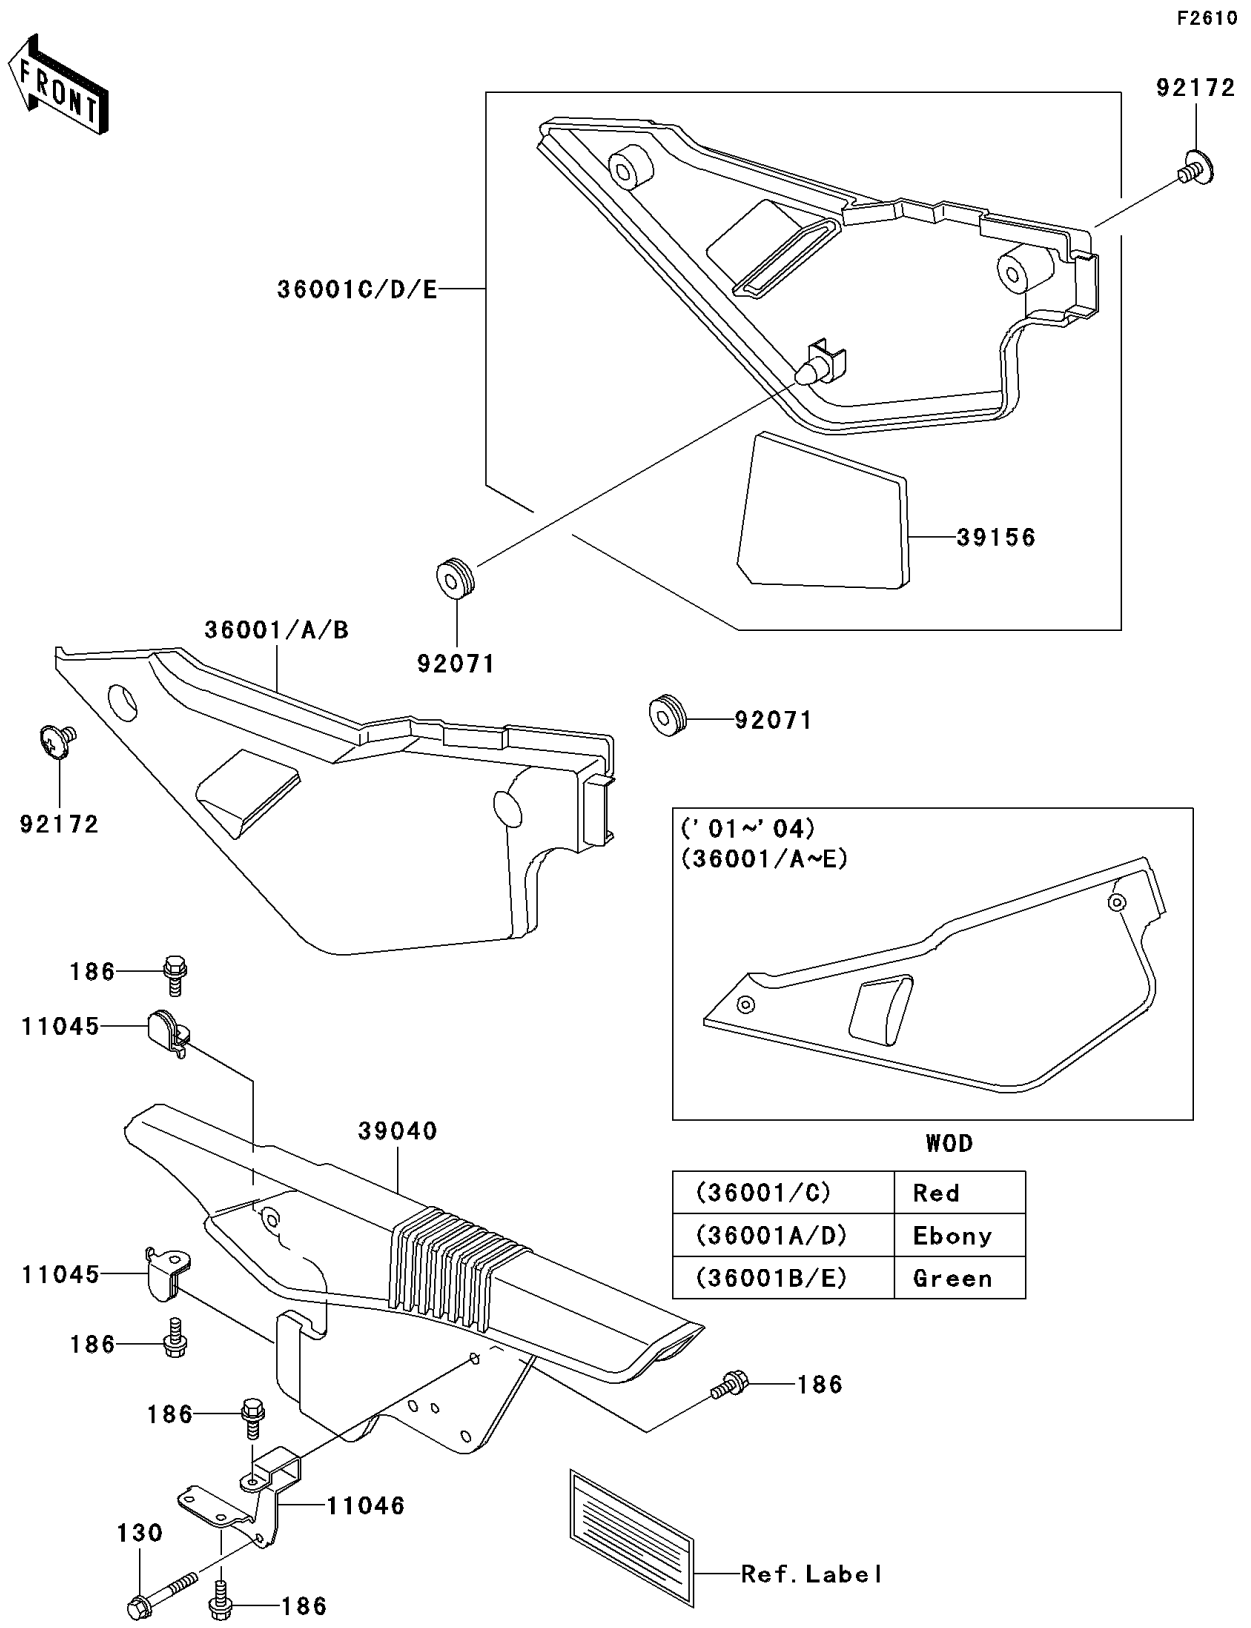

# 2002 KLR650 PARTS DIAGRAM

Side Covers/Chain Cover

## 2002 KLR650 PARTS LIST

### Side Covers/Chain Cover

ITEM NAME	PART NUMBER	QUANTITY
BRACKET,CHAIN CASE,FR (Ref # 11045)	11045-1335	2
BRACKET,CHAIN CASE,RR (Ref # 11046)	11046-1391	1
COVER-SIDE,LH,O.GREEN (Ref # 36001B)	36001-1346-68	1
COVER-SIDE,RH,O.GREEN (Ref # 36001E)	36001-1537-68	1
BOLT-FLANGED (Ref # 130)	130H0640	2
BOLT-UPSET-WP (Ref # 186)	186C0612	5
COVER-ASSY-CHAIN CASE (Ref # 39040)	39040-1057	1
PAD,SIDE COVER (Ref # 39156)	39156-1426	1
GROMMET (Ref # 92071)	92071-056	2
SCREW,6X10 (Ref # 92172)	92172-0098	4