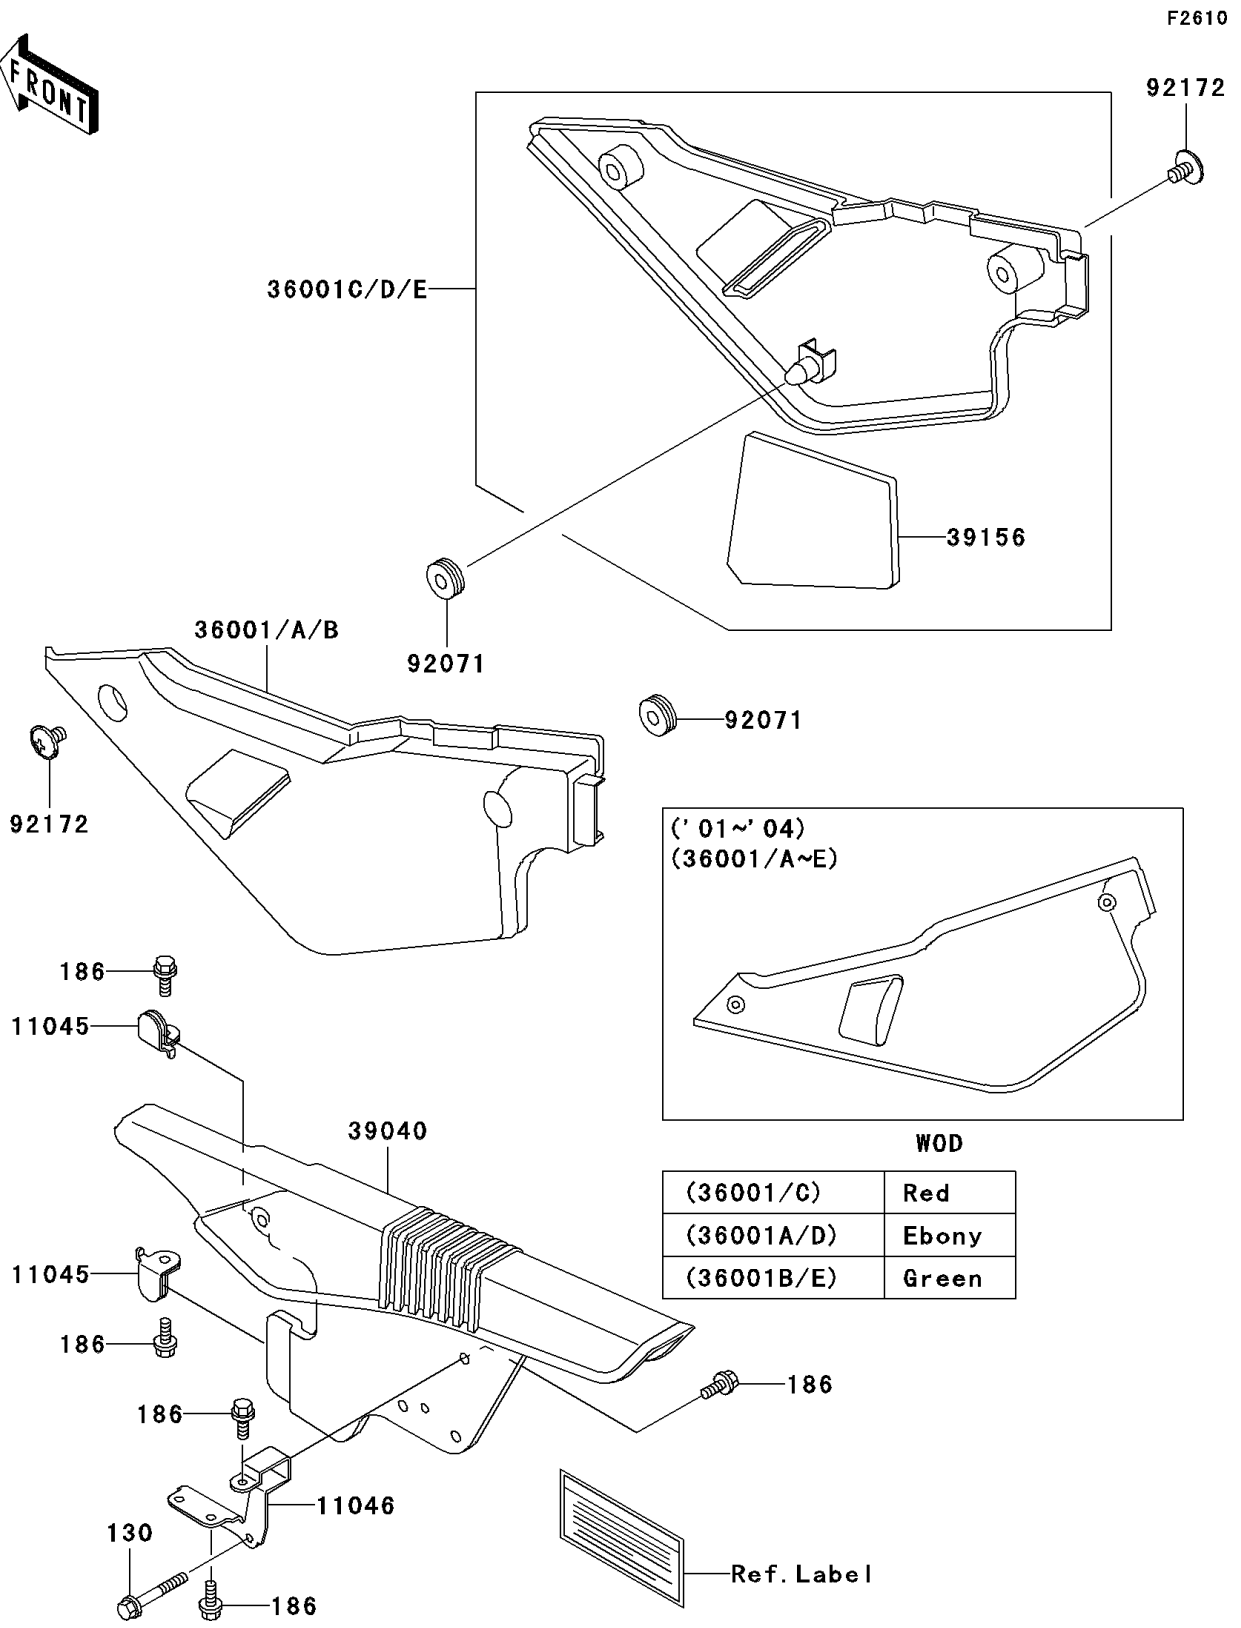

2003 KLR650 PARTS DIAGRAM

Side Covers/Chain Cover

W/O D

(36001/C)	Red
(36001A/D)	Ebony
(36001B/E)	Green

2003 KLR650 PARTS LIST

Side Covers/Chain Cover

ITEM NAME	PART NUMBER	QUANTITY
BRACKET,CHAIN CASE,FR (Ref # 11045)	11045-1335	2
BRACKET,CHAIN CASE,RR (Ref # 11046)	11046-1391	1
COVER-SIDE,LH,EBONY (Ref # 36001A)	36001-1346-6C	1
COVER-SIDE,RH,EBONY (Ref # 36001D)	36001-1537-6C	1
BOLT-FLANGED (Ref # 130)	130H0640	2
BOLT-UPSET-WP (Ref # 186)	186C0612	5
COVER-ASSY-CHAIN CASE (Ref # 39040)	39040-1057	1
PAD,SIDE COVER (Ref # 39156)	39156-1426	1
GROMMET (Ref # 92071)	92071-056	2
SCREW,6X10 (Ref # 92172)	92172-0098	4