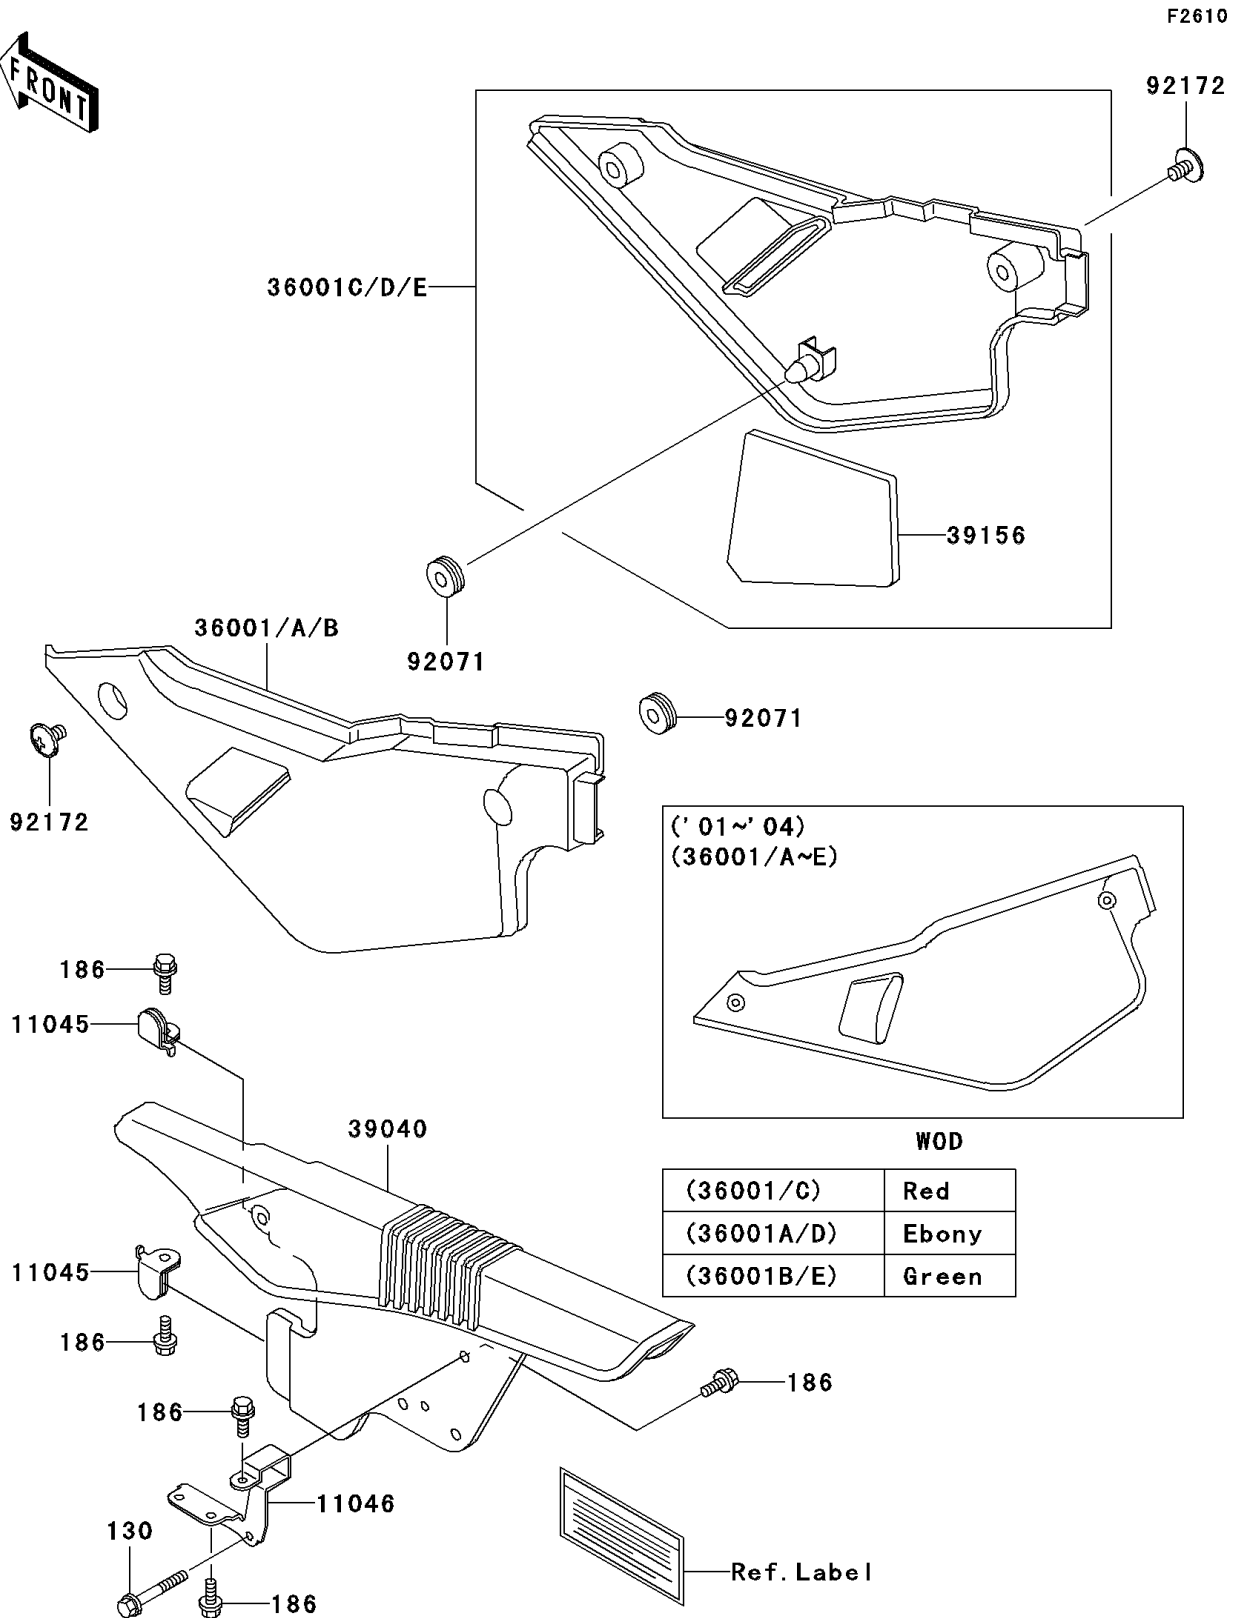

2004 KLR650 PARTS DIAGRAM

Side Covers/Chain Cover

2004 KLR650 PARTS LIST

Side Covers/Chain Cover

ITEM NAME	PART NUMBER	QUANTITY
BRACKET,CHAIN CASE,FR (Ref # 11045)	11045-1335	2
BRACKET,CHAIN CASE,RR (Ref # 11046)	11046-1391	1
COVER-SIDE,LH,A.RED (Ref # 36001)	36001-1346-260	1
COVER-SIDE,RH,A.RED (Ref # 36001C)	36001-1537-260	1
BOLT-FLANGED (Ref # 130)	130H0640	2
BOLT-UPSET-WP (Ref # 186)	186C0612	5
COVER-ASSY-CHAIN CASE (Ref # 39040)	39040-1057	1
PAD,SIDE COVER (Ref # 39156)	39156-1426	1
GROMMET (Ref # 92071)	92071-056	2
SCREW,6X10 (Ref # 92172)	92172-0098	4