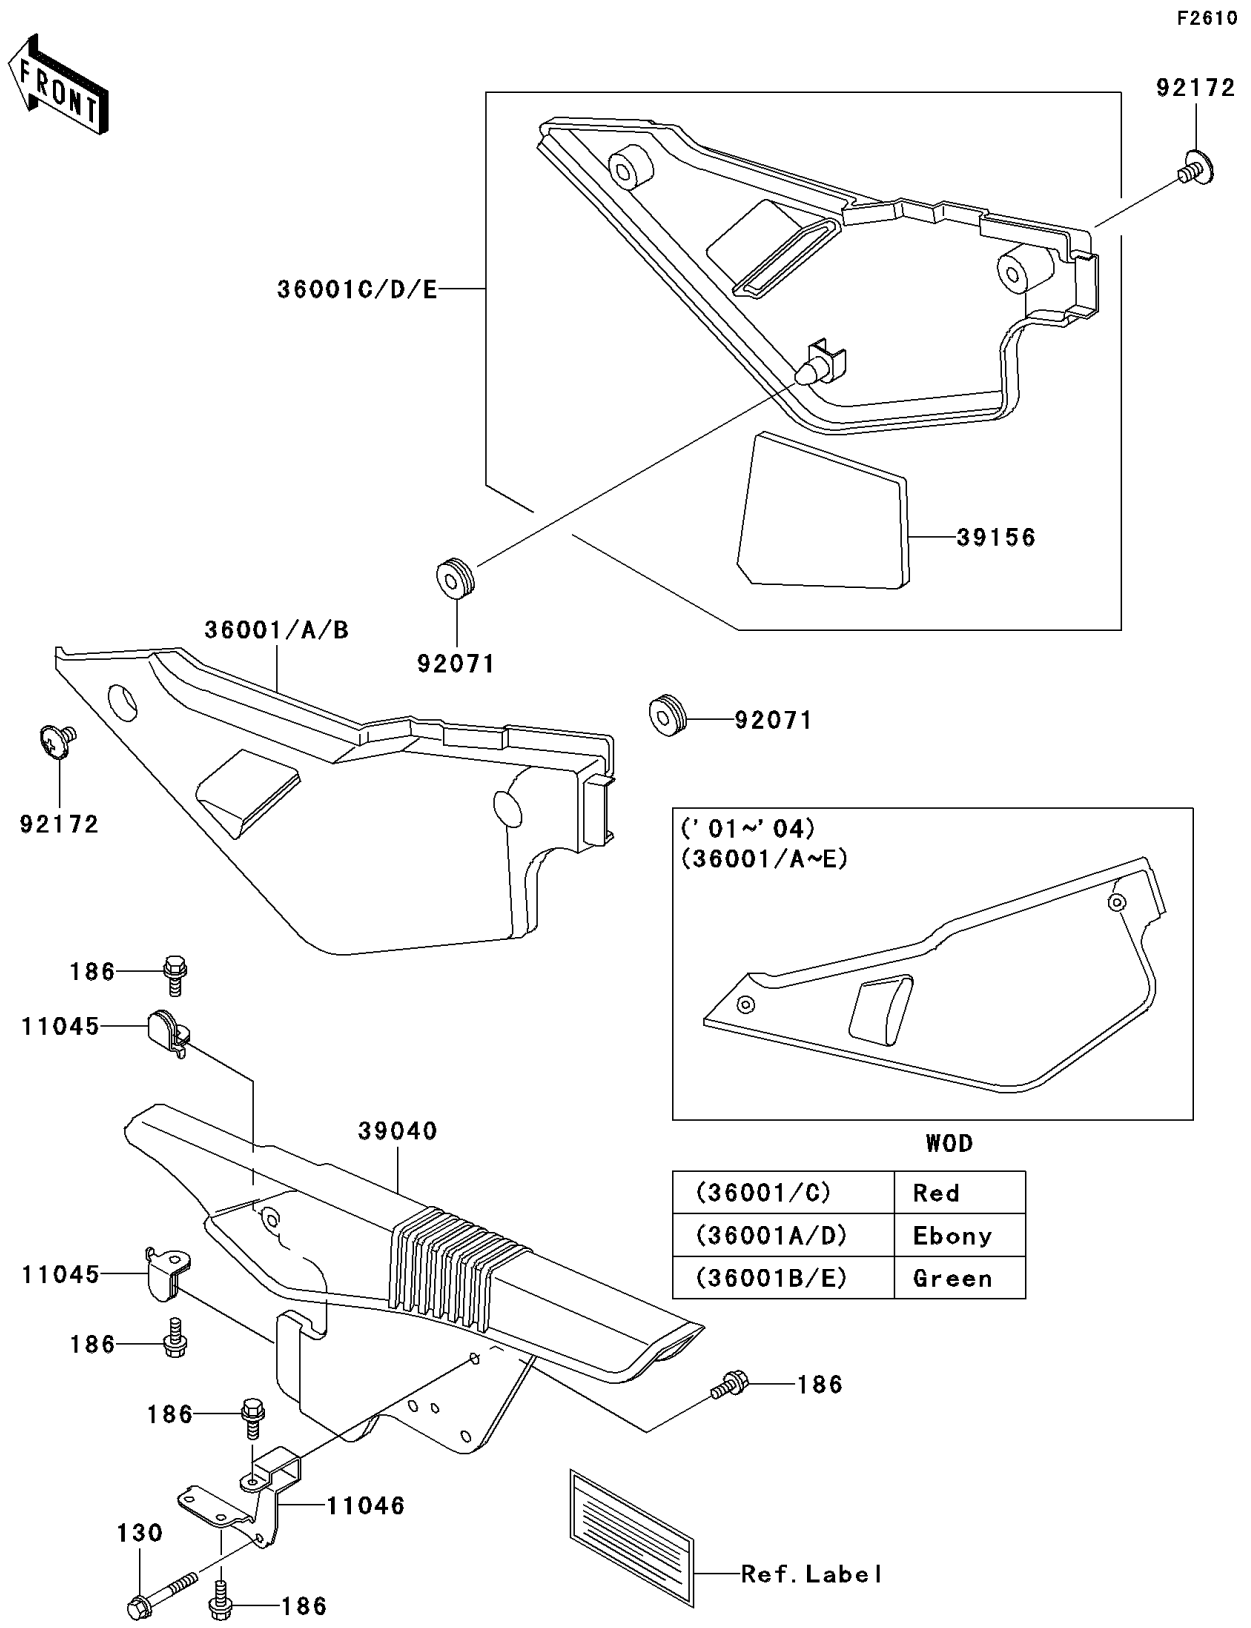

2005 KLR650 PARTS DIAGRAM

Side Covers/Chain Cover

2005 KLR650 PARTS LIST

Side Covers/Chain Cover

ITEM NAME	PART NUMBER	QUANTITY
BRACKET,CHAIN CASE,FR (Ref # 11045)	11045-1335	2
BRACKET,CHAIN CASE,RR (Ref # 11046)	11046-1391	1
COVER-SIDE,LH,A.RED (Ref # 36001)	36001-1346-260	1
COVER-SIDE,RH,A.RED (Ref # 36001C)	36001-1537-260	1
BOLT-FLANGED (Ref # 130)	130H0640	2
BOLT-UPSET-WP (Ref # 186)	186C0612	5
COVER-ASSY-CHAIN CASE (Ref # 39040)	39040-1057	1
PAD,SIDE COVER (Ref # 39156)	39156-1426	1
GROMMET (Ref # 92071)	92071-056	2
SCREW,6X10 (Ref # 92172)	92172-0098	4