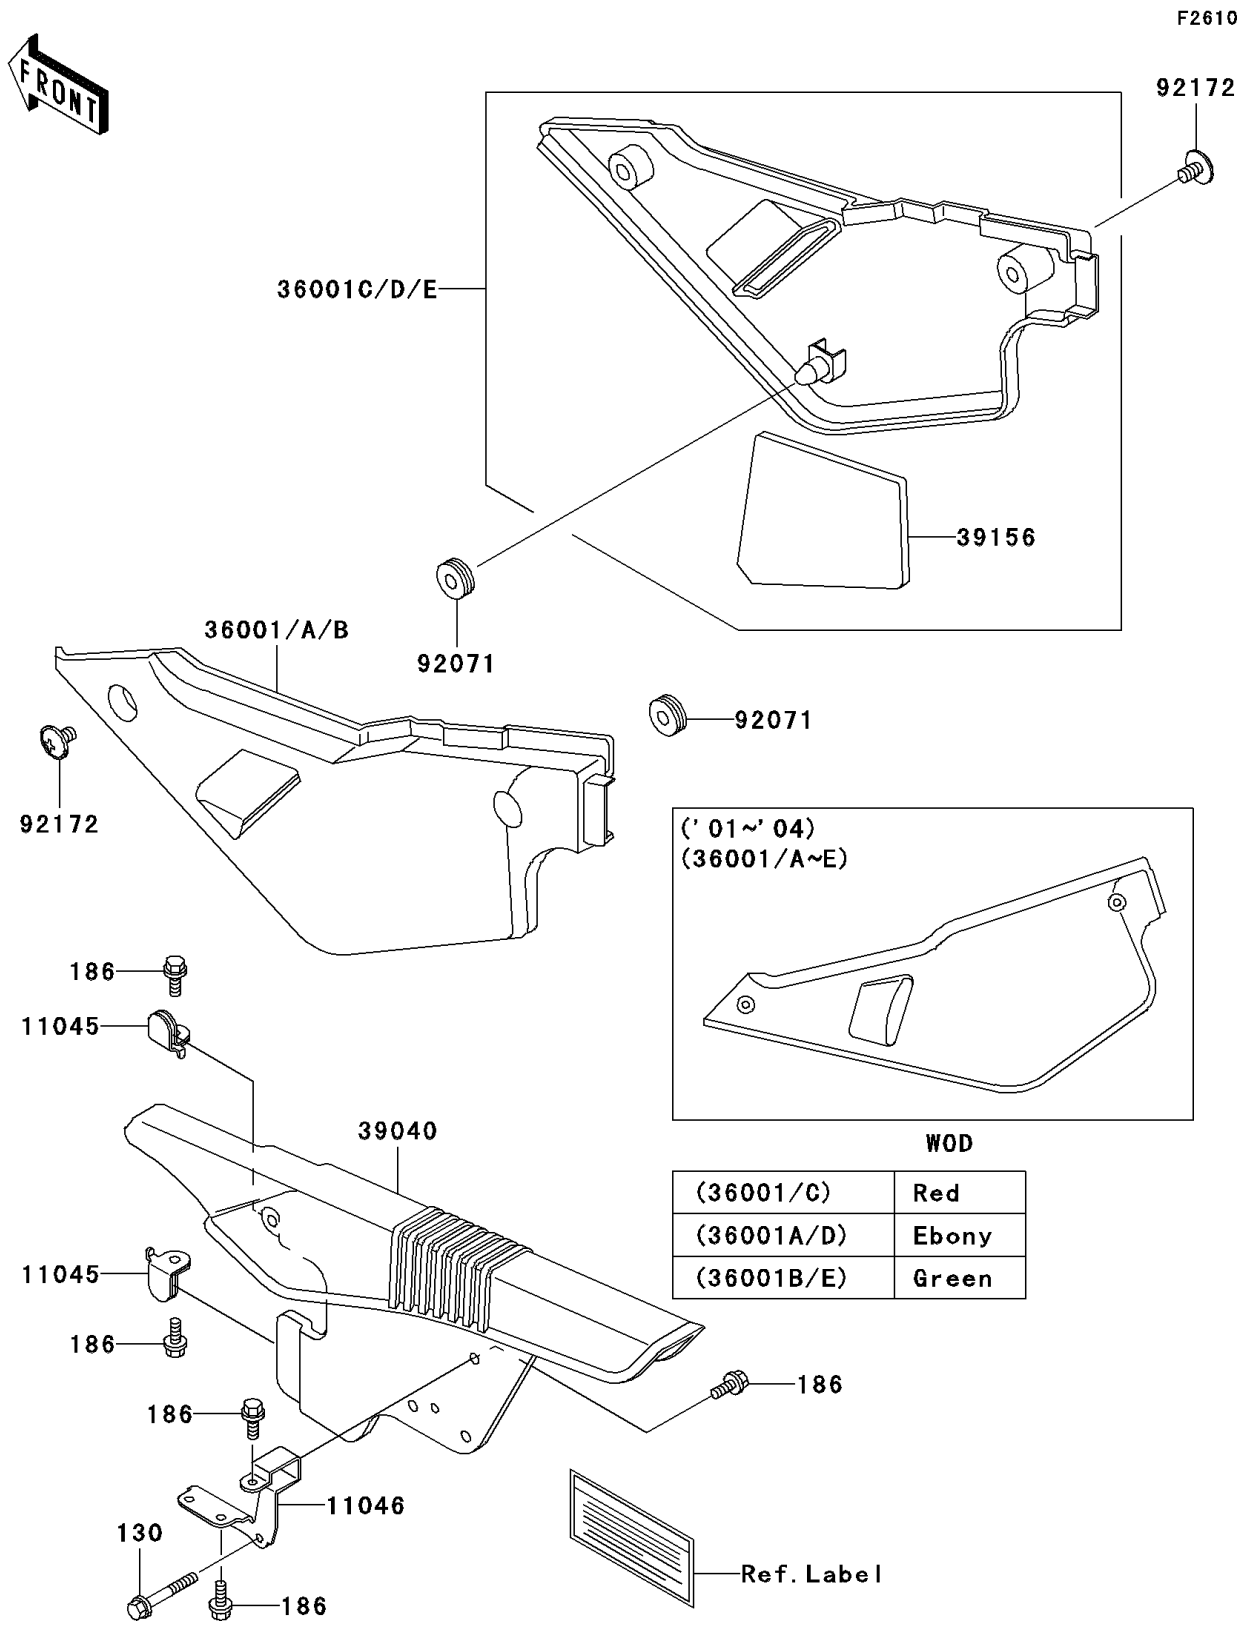

# 2005 KLR650 PARTS DIAGRAM

Side Covers/Chain Cover

## 2005 KLR650 PARTS LIST

### Side Covers/Chain Cover

ITEM NAME	PART NUMBER	QUANTITY
BRACKET,CHAIN CASE,FR (Ref # 11045)	11045-1335	2
BRACKET,CHAIN CASE,RR (Ref # 11046)	11046-1391	1
COVER-SIDE,LH,A.RED (Ref # 36001)	36001-1346-260	1
COVER-SIDE,RH,A.RED (Ref # 36001C)	36001-1537-260	1
BOLT-FLANGED (Ref # 130)	130H0640	2
BOLT-UPSET-WP (Ref # 186)	186C0612	5
COVER-ASSY-CHAIN CASE (Ref # 39040)	39040-1057	1
PAD,SIDE COVER (Ref # 39156)	39156-1426	1
GROMMET (Ref # 92071)	92071-056	2
SCREW,6X10 (Ref # 92172)	92172-0098	4