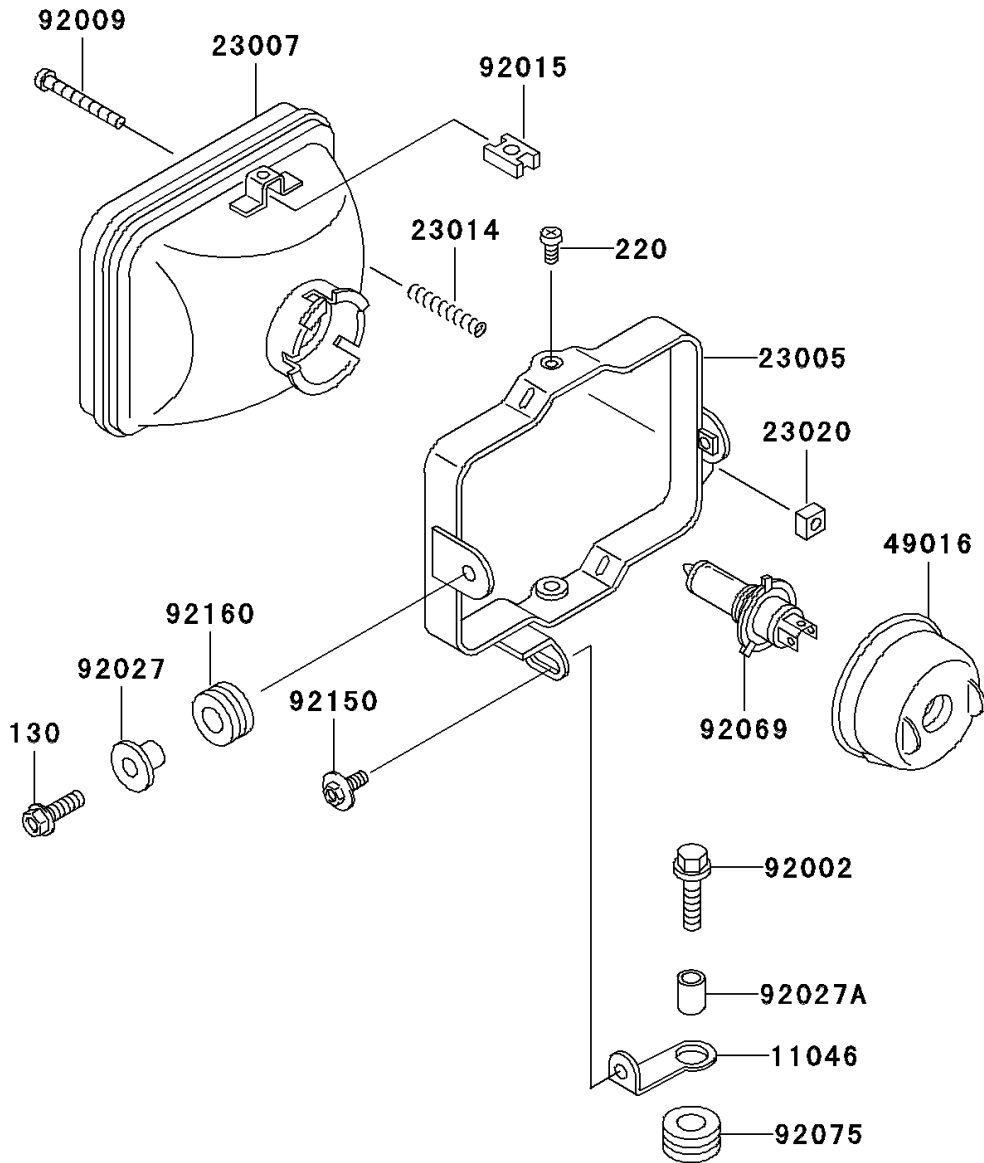

# 2003 KLR650 PARTS DIAGRAM

Headlight(s)

F2710

## 2003 KLR650 PARTS LIST

### Headlight(s)

ITEM NAME	PART NUMBER	QUANTITY
BOLT-FLANGED (Ref # 130)	130L0825	2
SCREW-PAN-CROS,5X8 (Ref # 220)	220B0508	2
BRACKET,HEAD LAMP (Ref # 11046)	11046-1041	1
BODY-COMP-HEAD LAMP (Ref # 23005)	23005-1052	1
LENS-COMP,HEAD LAMP (Ref # 23007)	23007-1364	1
SPRING,FOCUS ADJUSTING (Ref # 23014)	23014-005	1
NUT,4MM,FOCUS ADJUST (Ref # 23020)	23020-018	1
COVER-SEAL,SOCKET (Ref # 49016)	49016-1037	1
BOLT,6X25 (Ref # 92002)	92002-1135	1
SCREW,4X48 (Ref # 92009)	92009-1065	1
NUT,5MM (Ref # 92015)	92015-1354	2
COLLAR,L=14 (Ref # 92027)	92027-1134	2
COLLAR,6.8X10X12 (Ref # 92027A)	92027-162	1
BULB,12V 60/55W,H4 (Ref # 92069)	92069-1002	1
DAMPER (Ref # 92075)	92075-209	1
BOLT,6X16 (Ref # 92150)	92150-1764	1
DAMPER (Ref # 92160)	92160-1007	2