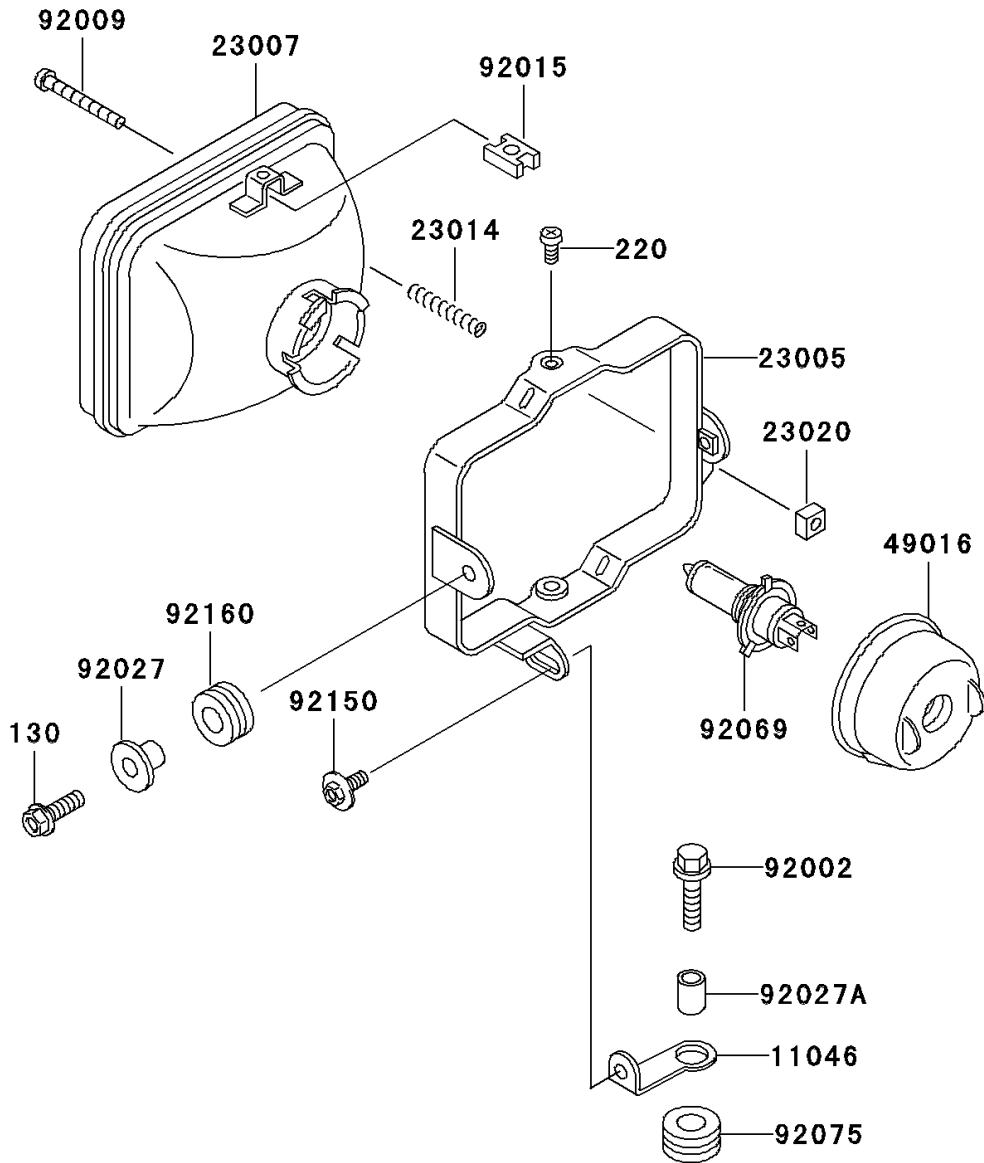

# 2005 KLR650 PARTS DIAGRAM

Headlight(s)

F2710

## 2005 KLR650 PARTS LIST

### Headlight(s)

ITEM NAME	PART NUMBER	QUANTITY
BOLT-FLANGED (Ref # 130)	130L0825	2
SCREW-PAN-CROS,5X8 (Ref # 220)	220B0508	2
BRACKET,HEAD LAMP (Ref # 11046)	11046-1041	1
BODY-COMP-HEAD LAMP (Ref # 23005)	23005-1052	1
LENS-COMP,HEAD LAMP (Ref # 23007)	23007-1364	1
SPRING,FOCUS ADJUSTING (Ref # 23014)	23014-005	1
NUT,4MM,FOCUS ADJUST (Ref # 23020)	23020-018	1
COVER-SEAL,SOCKET (Ref # 49016)	49016-1037	1
BOLT,6X25 (Ref # 92002)	92002-1135	1
SCREW,4X48 (Ref # 92009)	92009-1065	1
NUT,5MM (Ref # 92015)	92015-1354	2
COLLAR,L=14 (Ref # 92027)	92027-1134	2
COLLAR,6.8X10X12 (Ref # 92027A)	92027-162	1
BULB,12V 60/55W,H4 (Ref # 92069)	92069-1002	1
DAMPER (Ref # 92075)	92075-209	1
BOLT,6X16 (Ref # 92150)	92150-1764	1
DAMPER (Ref # 92160)	92160-1007	2