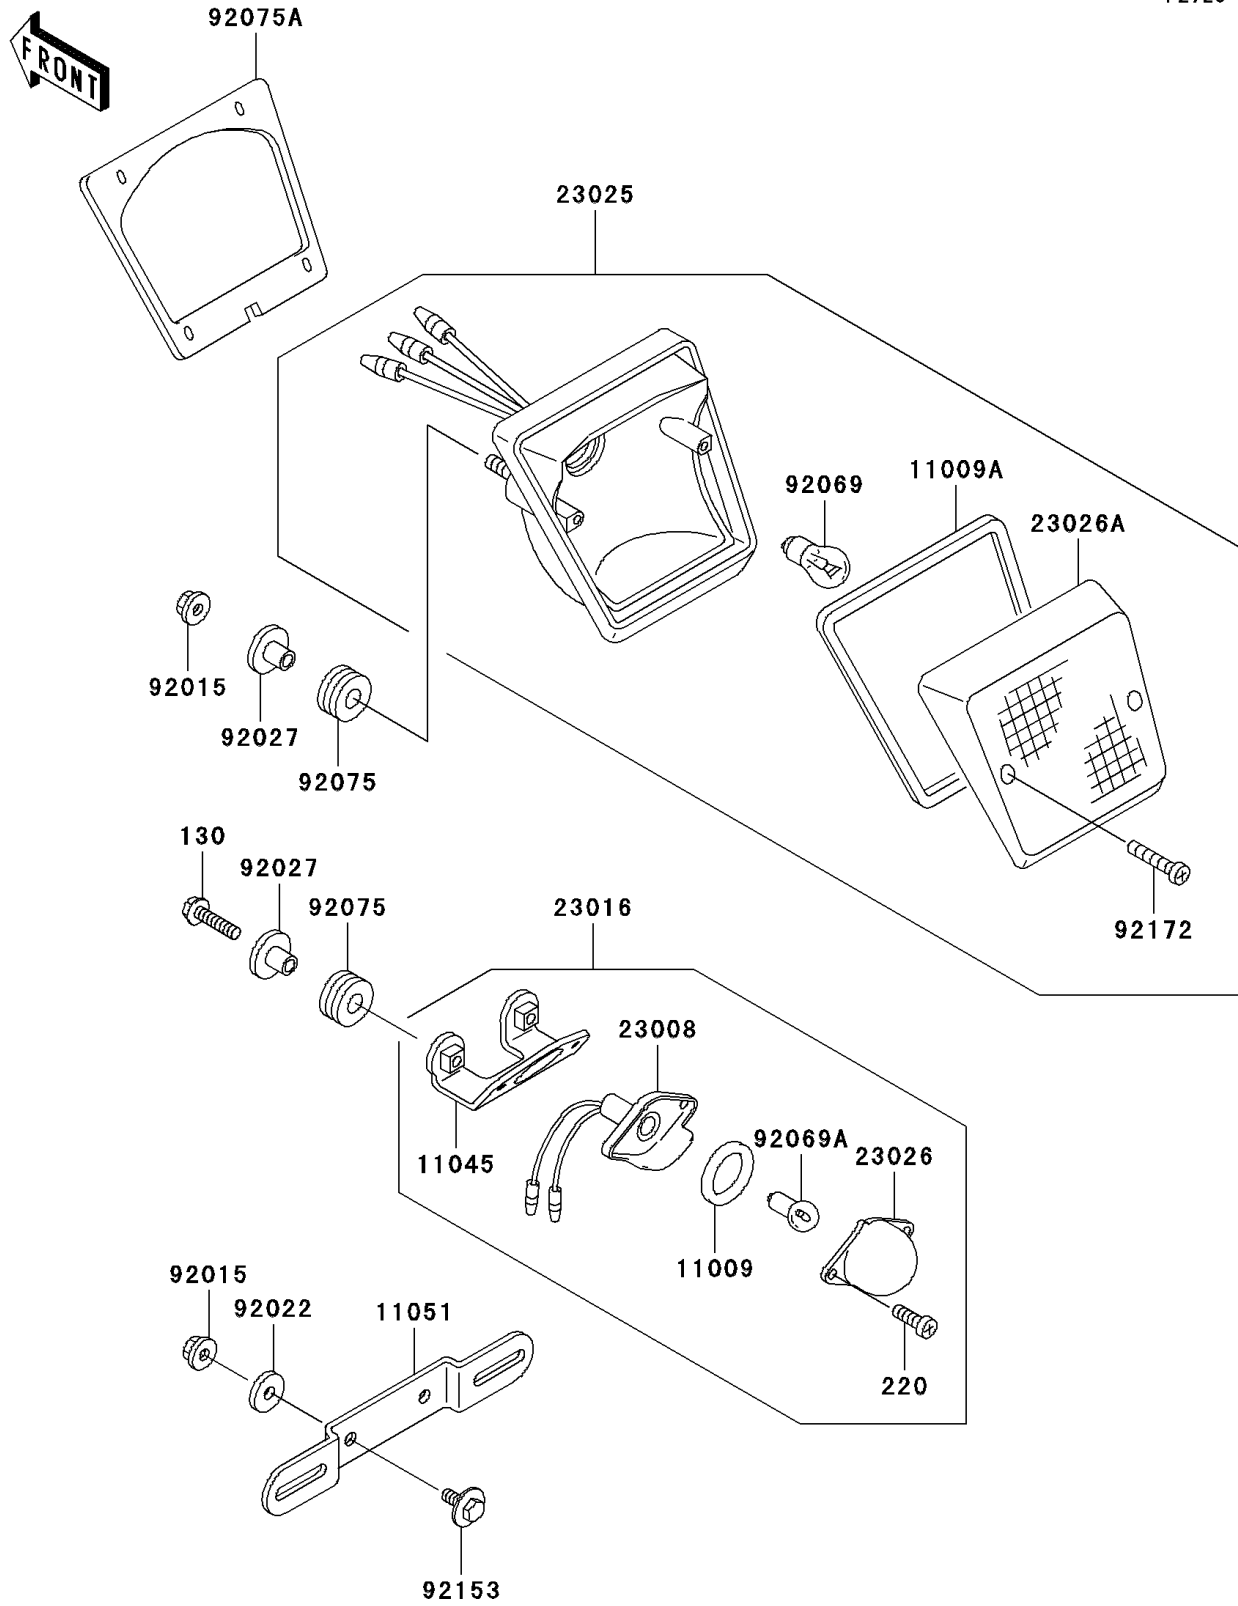

2001 KLR650 PARTS DIAGRAM

Taillight(s)

F2720

2001 KLR650 PARTS LIST

Taillight(s)

ITEM NAME	PART NUMBER	QUANTITY
BOLT-FLANGED,6X25 (Ref # 130)	130H0625	2
SCREW-PAN-CROS (Ref # 220)	220B0410	2
GASKET,LICENSE PLATE LAMP (Ref # 11009)	11009-1372	1
GASKET,TAIL LAMP LENS (Ref # 11009A)	11009-1636	1
BRACKET,LICENSE PLATE LAMP (Ref # 11045)	11045-1927	1
BRACKET,LICENSE PLATE (Ref # 11051)	11051-1522	1
SOCKET-ASSY,LICENSE PLATE LAMP (Ref # 23008)	23008-1205	1
LAMP-ASSY,LICENSE PLATE (Ref # 23016)	23016-1087	1
LAMP-TAIL,F.BLACK (Ref # 23025)	23025-1315-6Z	1
LENS,LAMP (Ref # 23026)	23026-1054	1
LENS,TAIL LAMP (Ref # 23026A)	23026-1086	1
NUT,FLANGED,6MM (Ref # 92015)	92015-1367	4
WASHER,6.5X20X1.6 (Ref # 92022)	92022-1557	2
COLLAR,L=13.1 (Ref # 92027)	92027-251	4
BULB,12V 21/5W (Ref # 92069)	92069-063	1
BULB,12V 5W (Ref # 92069A)	92069-1055	1
DAMPER (Ref # 92075)	92075-1690	4
DAMPER,TAIL LAMP (Ref # 92075A)	92075-1889	1
BOLT,6X16 (Ref # 92153)	92153-0684	2
SCREW,TAPPING,4X25 (Ref # 92172)	92172-0134	2