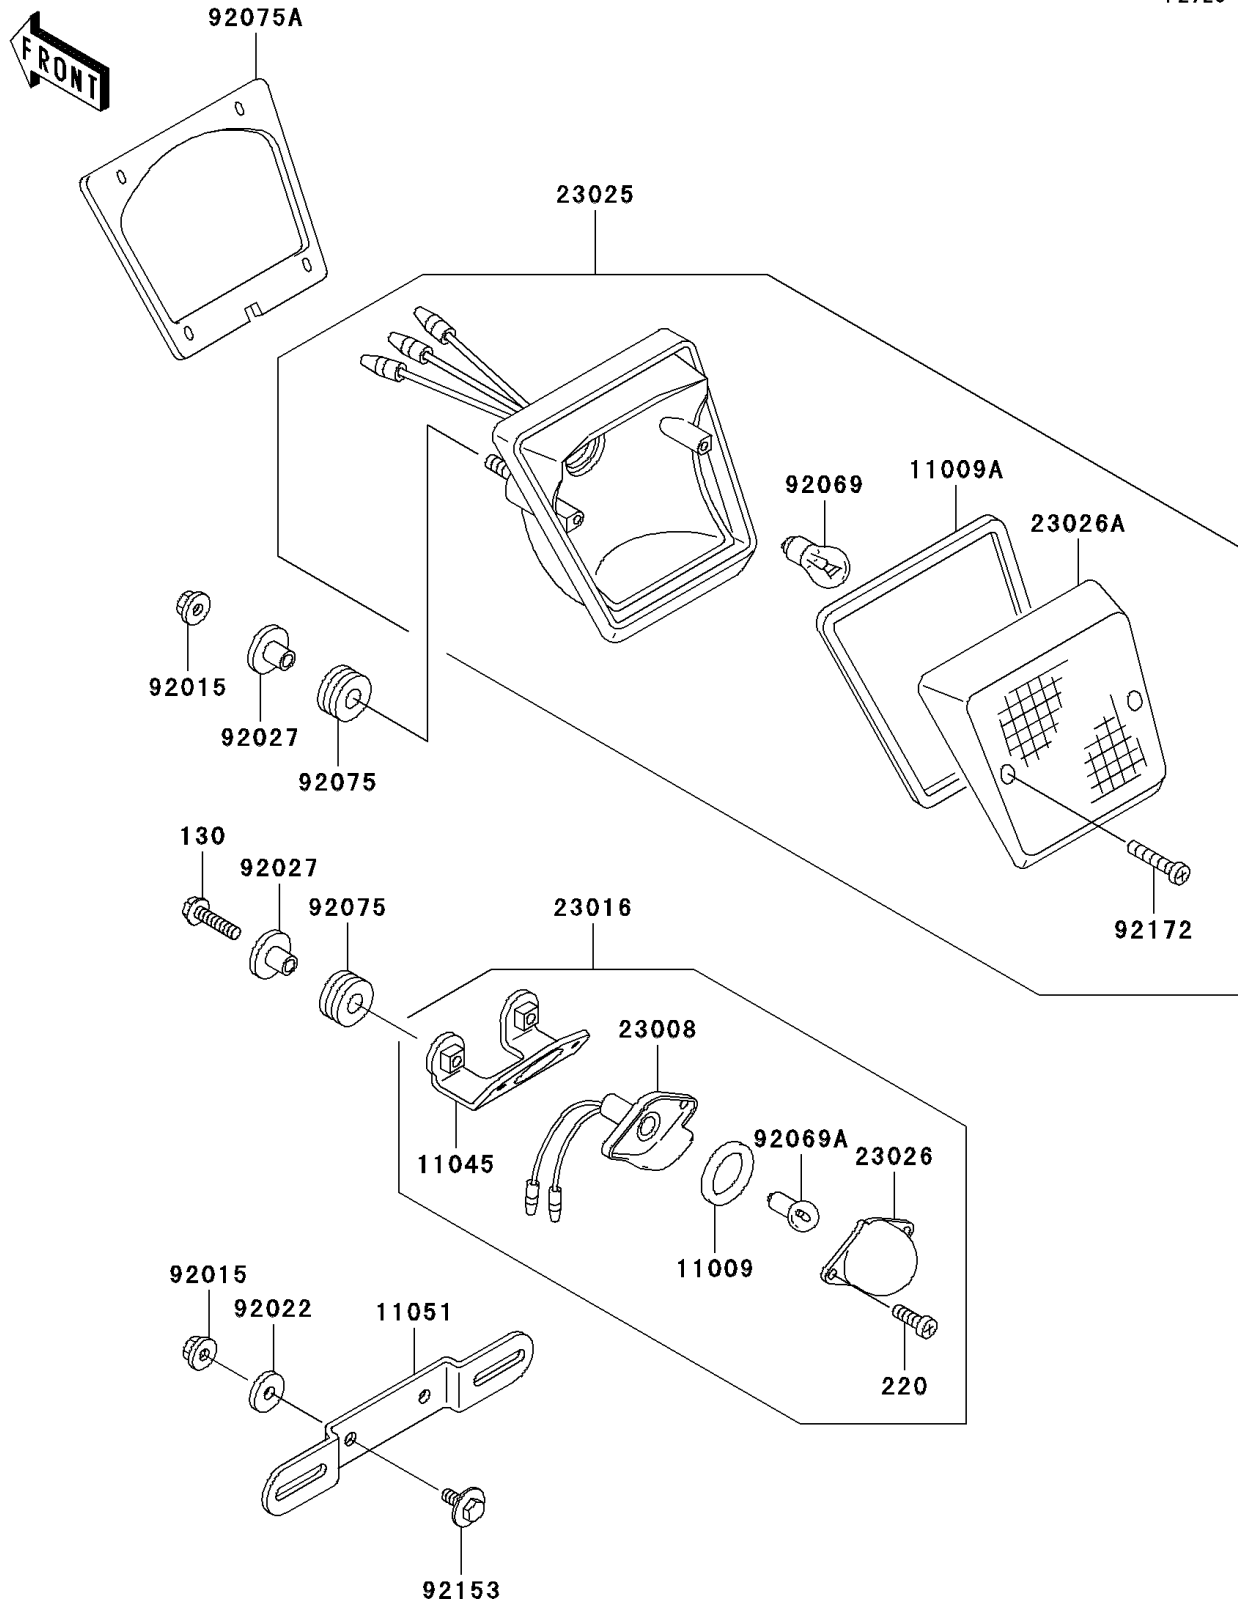

2003 KLR650 PARTS DIAGRAM

Taillight(s)

F2720

2003 KLR650 PARTS LIST

Taillight(s)

ITEM NAME	PART NUMBER	QUANTITY
BOLT-FLANGED,6X25 (Ref # 130)	130H0625	2
SCREW-PAN-CROS (Ref # 220)	220B0410	2
GASKET,LICENSE PLATE LAMP (Ref # 11009)	11009-1372	1
GASKET,TAIL LAMP LENS (Ref # 11009A)	11009-1636	1
BRACKET,LICENSE PLATE LAMP (Ref # 11045)	11045-1927	1
BRACKET,LICENSE PLATE (Ref # 11051)	11051-1522	1
SOCKET-ASSY,LICENSE PLATE LAMP (Ref # 23008)	23008-1205	1
LAMP-ASSY,LICENSE PLATE (Ref # 23016)	23016-1087	1
LAMP-TAIL,F.BLACK (Ref # 23025)	23025-1315-6Z	1
LENS,LAMP (Ref # 23026)	23026-1054	1
LENS,TAIL LAMP (Ref # 23026A)	23026-1086	1
NUT,FLANGED,6MM (Ref # 92015)	92015-1367	4
WASHER,6.5X20X1.6 (Ref # 92022)	92022-1557	2
COLLAR,L=13.1 (Ref # 92027)	92027-251	4
BULB,12V 21/5W (Ref # 92069)	92069-063	1
BULB,12V 5W (Ref # 92069A)	92069-1055	1
DAMPER (Ref # 92075)	92075-1690	4
DAMPER,TAIL LAMP (Ref # 92075A)	92075-1889	1
BOLT,6X16 (Ref # 92153)	92153-0684	2
SCREW,TAPPING,4X25 (Ref # 92172)	92172-0134	2