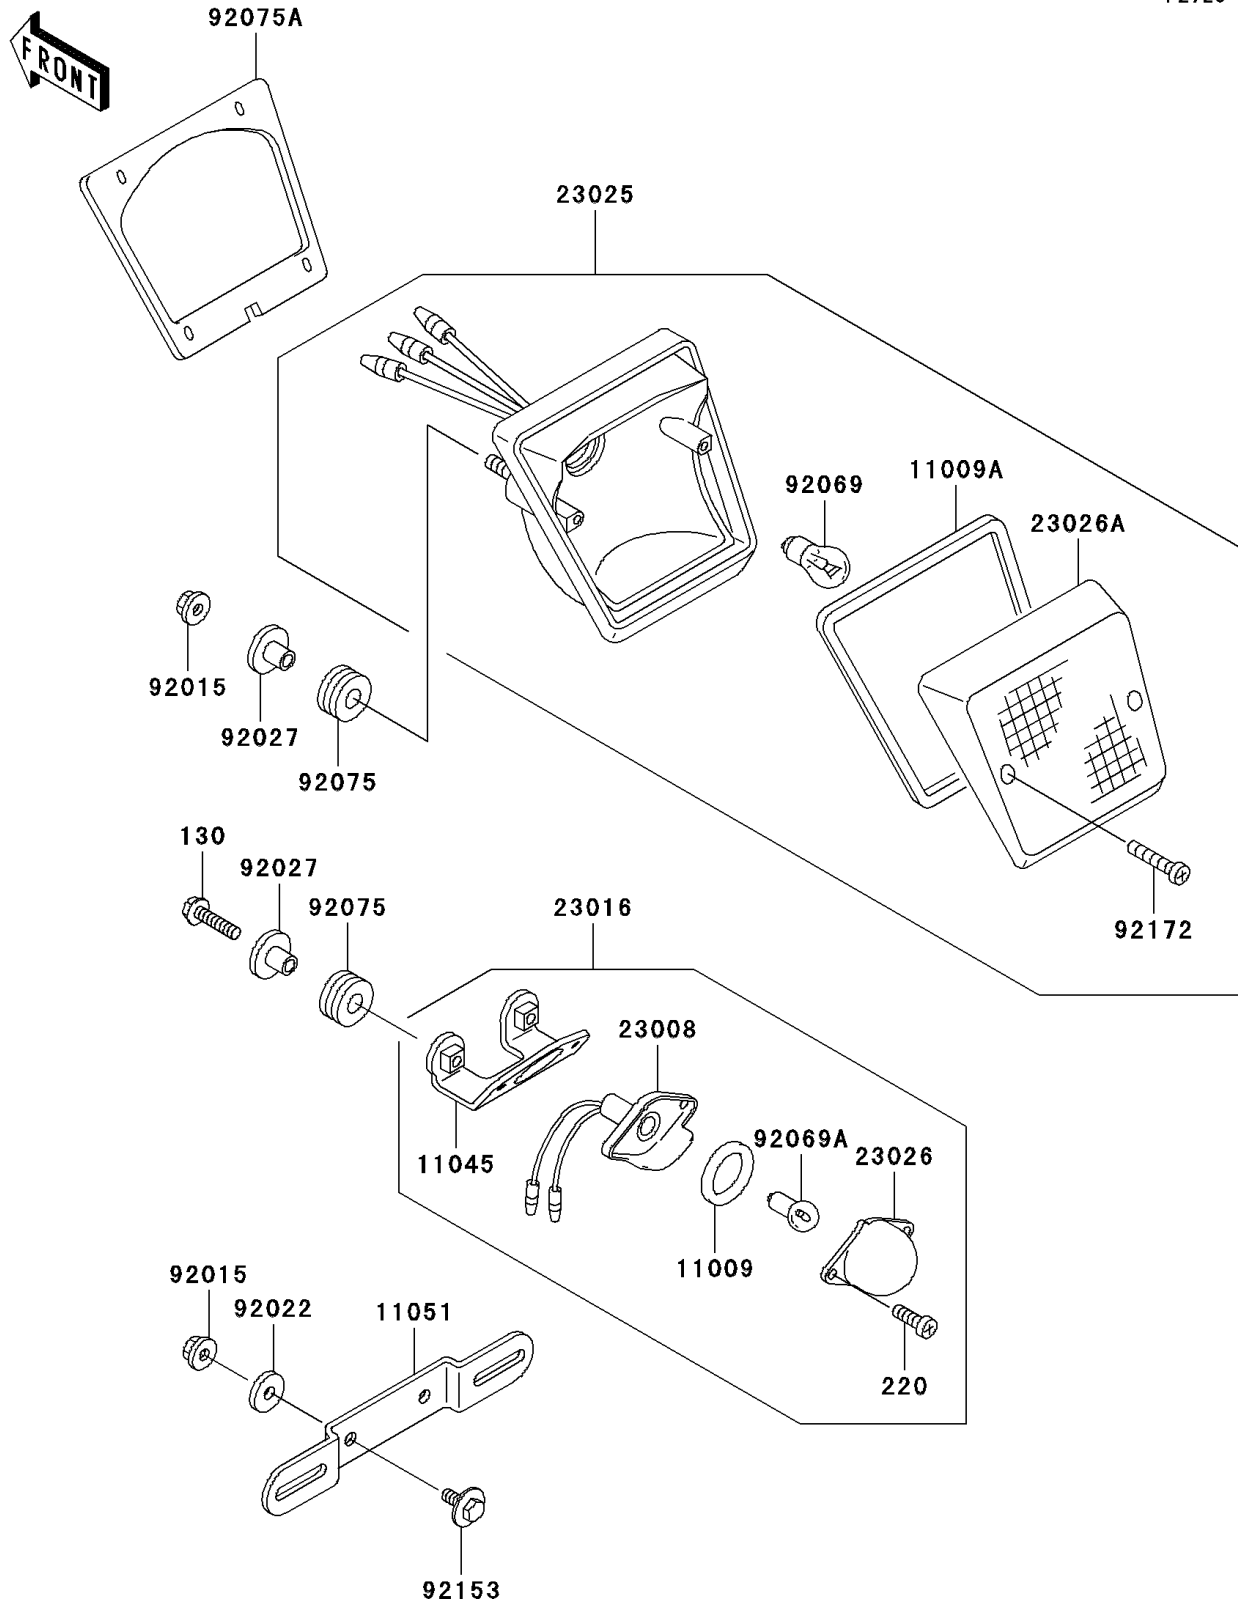

2005 KLR650 PARTS DIAGRAM

Taillight(s)

F2720

2005 KLR650 PARTS LIST

Taillight(s)

ITEM NAME	PART NUMBER	QUANTITY
BOLT-FLANGED,6X25 (Ref # 130)	130H0625	2
SCREW-PAN-CROS (Ref # 220)	220B0410	2
GASKET,LICENSE PLATE LAMP (Ref # 11009)	11009-1372	1
GASKET,TAIL LAMP LENS (Ref # 11009A)	11009-1636	1
BRACKET,LICENSE PLATE LAMP (Ref # 11045)	11045-1927	1
BRACKET,LICENSE PLATE (Ref # 11051)	11051-1522	1
SOCKET-ASSY,LICENSE PLATE LAMP (Ref # 23008)	23008-1205	1
LAMP-ASSY,LICENSE PLATE (Ref # 23016)	23016-1087	1
LAMP-TAIL,F.BLACK (Ref # 23025)	23025-1315-6Z	1
LENS,LAMP (Ref # 23026)	23026-1054	1
LENS,TAIL LAMP (Ref # 23026A)	23026-1086	1
NUT,FLANGED,6MM (Ref # 92015)	92015-1367	4
WASHER,6.5X20X1.6 (Ref # 92022)	92022-1557	2
COLLAR,L=13.1 (Ref # 92027)	92027-251	4
BULB,12V 21/5W (Ref # 92069)	92069-063	1
BULB,12V 5W (Ref # 92069A)	92069-1055	1
DAMPER (Ref # 92075)	92075-1690	4
DAMPER,TAIL LAMP (Ref # 92075A)	92075-1889	1
BOLT,6X16 (Ref # 92153)	92153-0684	2
SCREW,TAPPING,4X25 (Ref # 92172)	92172-0134	2