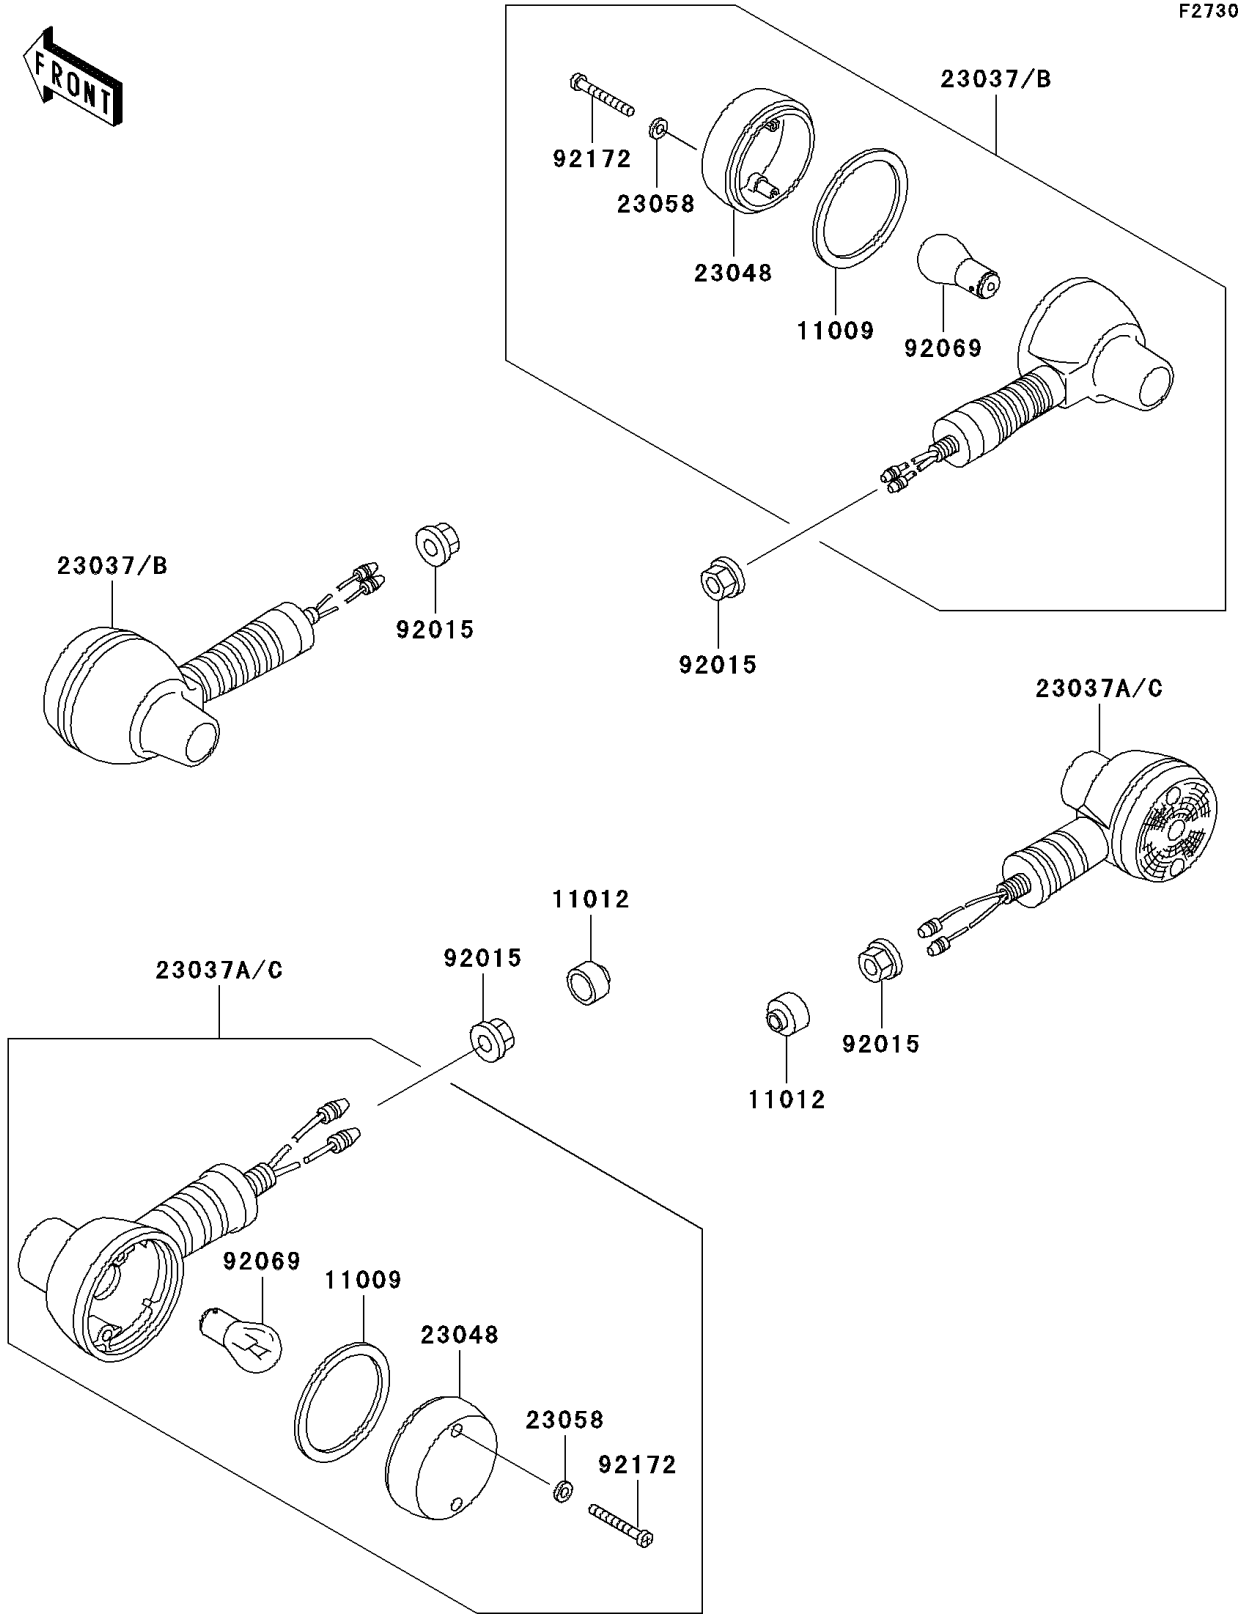

# 2001 KLR650 PARTS DIAGRAM

Turn Signals

## 2001 KLR650 PARTS LIST

### Turn Signals

ITEM NAME	PART NUMBER	QUANTITY
GASKET,TURN SIGNAL LAMP LENS (Ref # 11009)	11009-1128	4
CAP,SIGNAL LAMP (Ref # 11012)	11012-1367	2
LAMP-ASSY-SIGNAL,FR (Ref # 23037B)	23037-1201	2
LAMP-ASSY-SIGNAL,RR (Ref # 23037C)	23037-1202	2
LENS-SIGNAL LAMP (Ref # 23048)	23048-1076	4
WASHER,PLAIN,4MM (Ref # 23058)	23058-002	8
NUT,FLANGED,10MM (Ref # 92015)	92015-1428	4
BULB,12V 32CP(23W) (Ref # 92069)	92069-055	4
SCREW,TAPPING,4X30 (Ref # 92172)	92172-0124	8