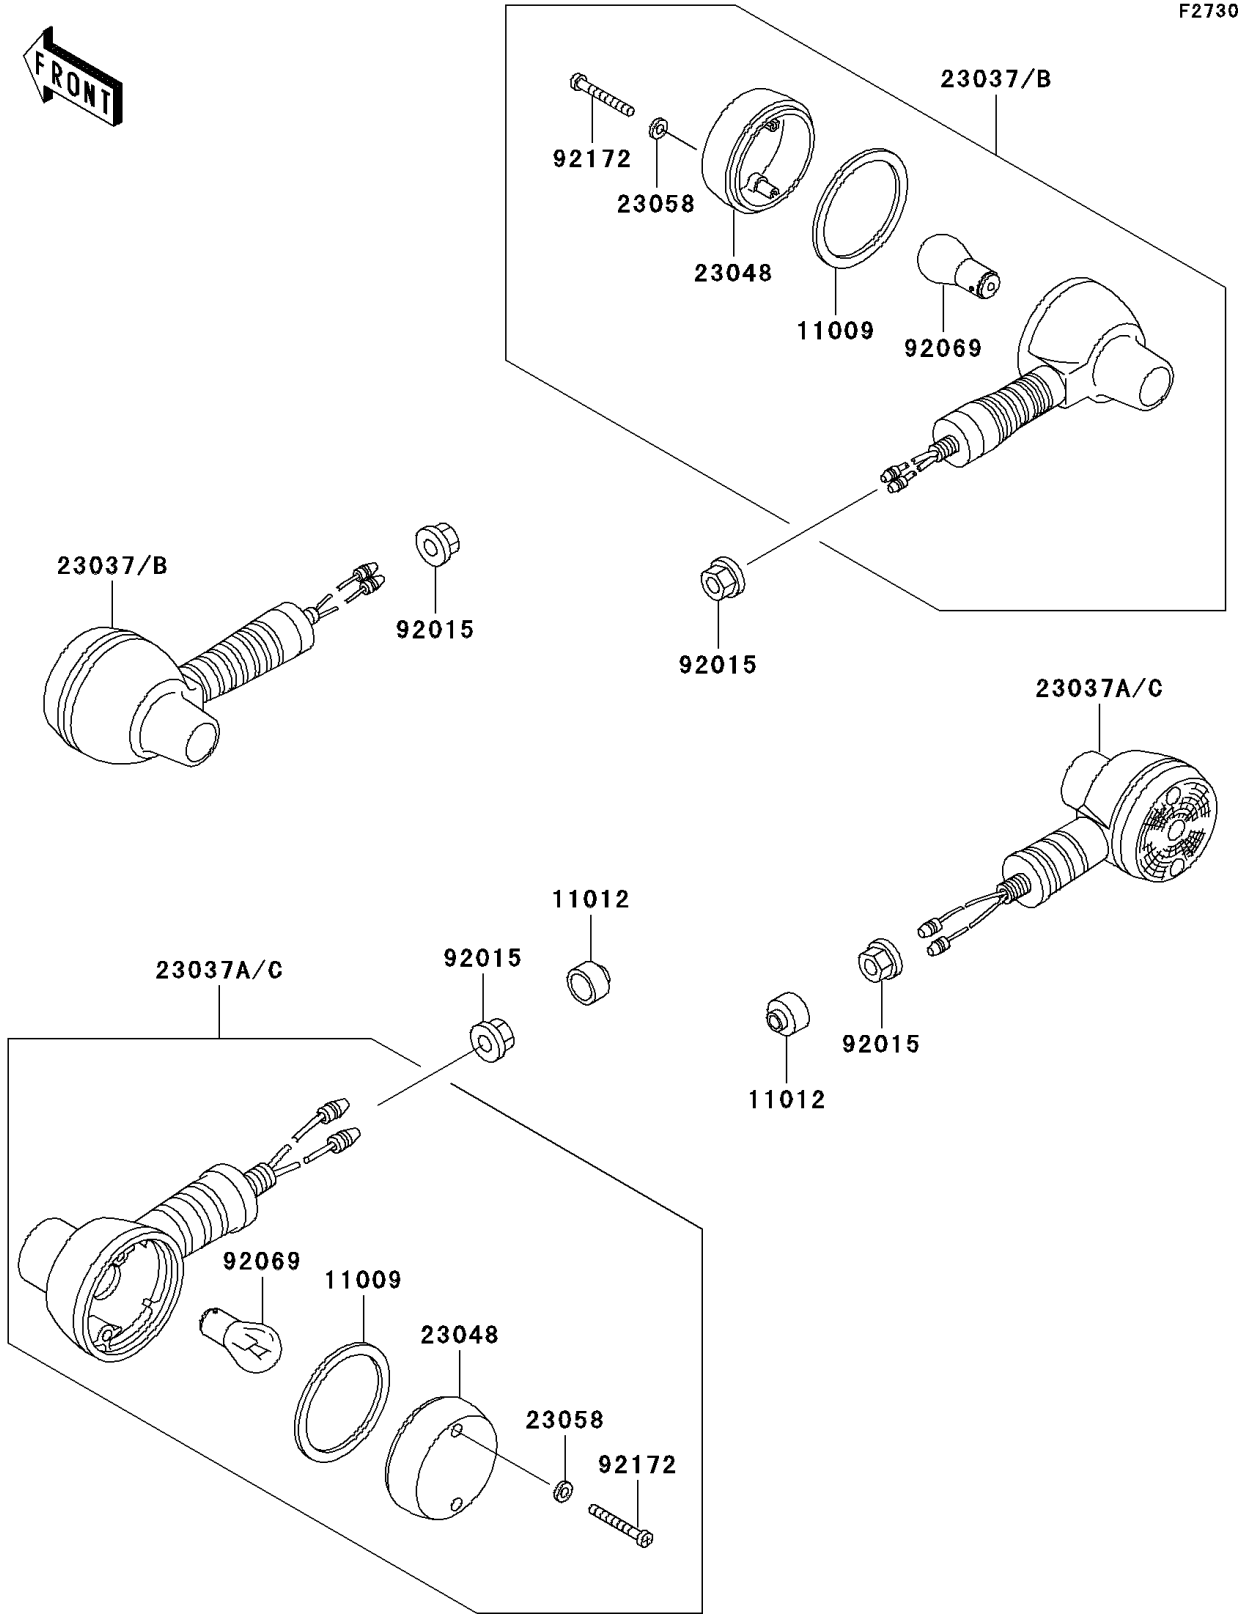

# 2003 KLR650 PARTS DIAGRAM

Turn Signals

## 2003 KLR650 PARTS LIST

### Turn Signals

ITEM NAME	PART NUMBER	QUANTITY
GASKET,TURN SIGNAL LAMP LENS (Ref # 11009)	11009-1128	4
CAP,SIGNAL LAMP (Ref # 11012)	11012-1367	2
LAMP-ASSY-SIGNAL,FR (Ref # 23037B)	23037-1201	2
LAMP-ASSY-SIGNAL,RR (Ref # 23037C)	23037-1202	2
LENS-SIGNAL LAMP (Ref # 23048)	23048-1076	4
WASHER,PLAIN,4MM (Ref # 23058)	23058-002	8
NUT,FLANGED,10MM (Ref # 92015)	92015-1428	4
BULB,12V 32CP(23W) (Ref # 92069)	92069-055	4
SCREW,TAPPING,4X30 (Ref # 92172)	92172-0124	8