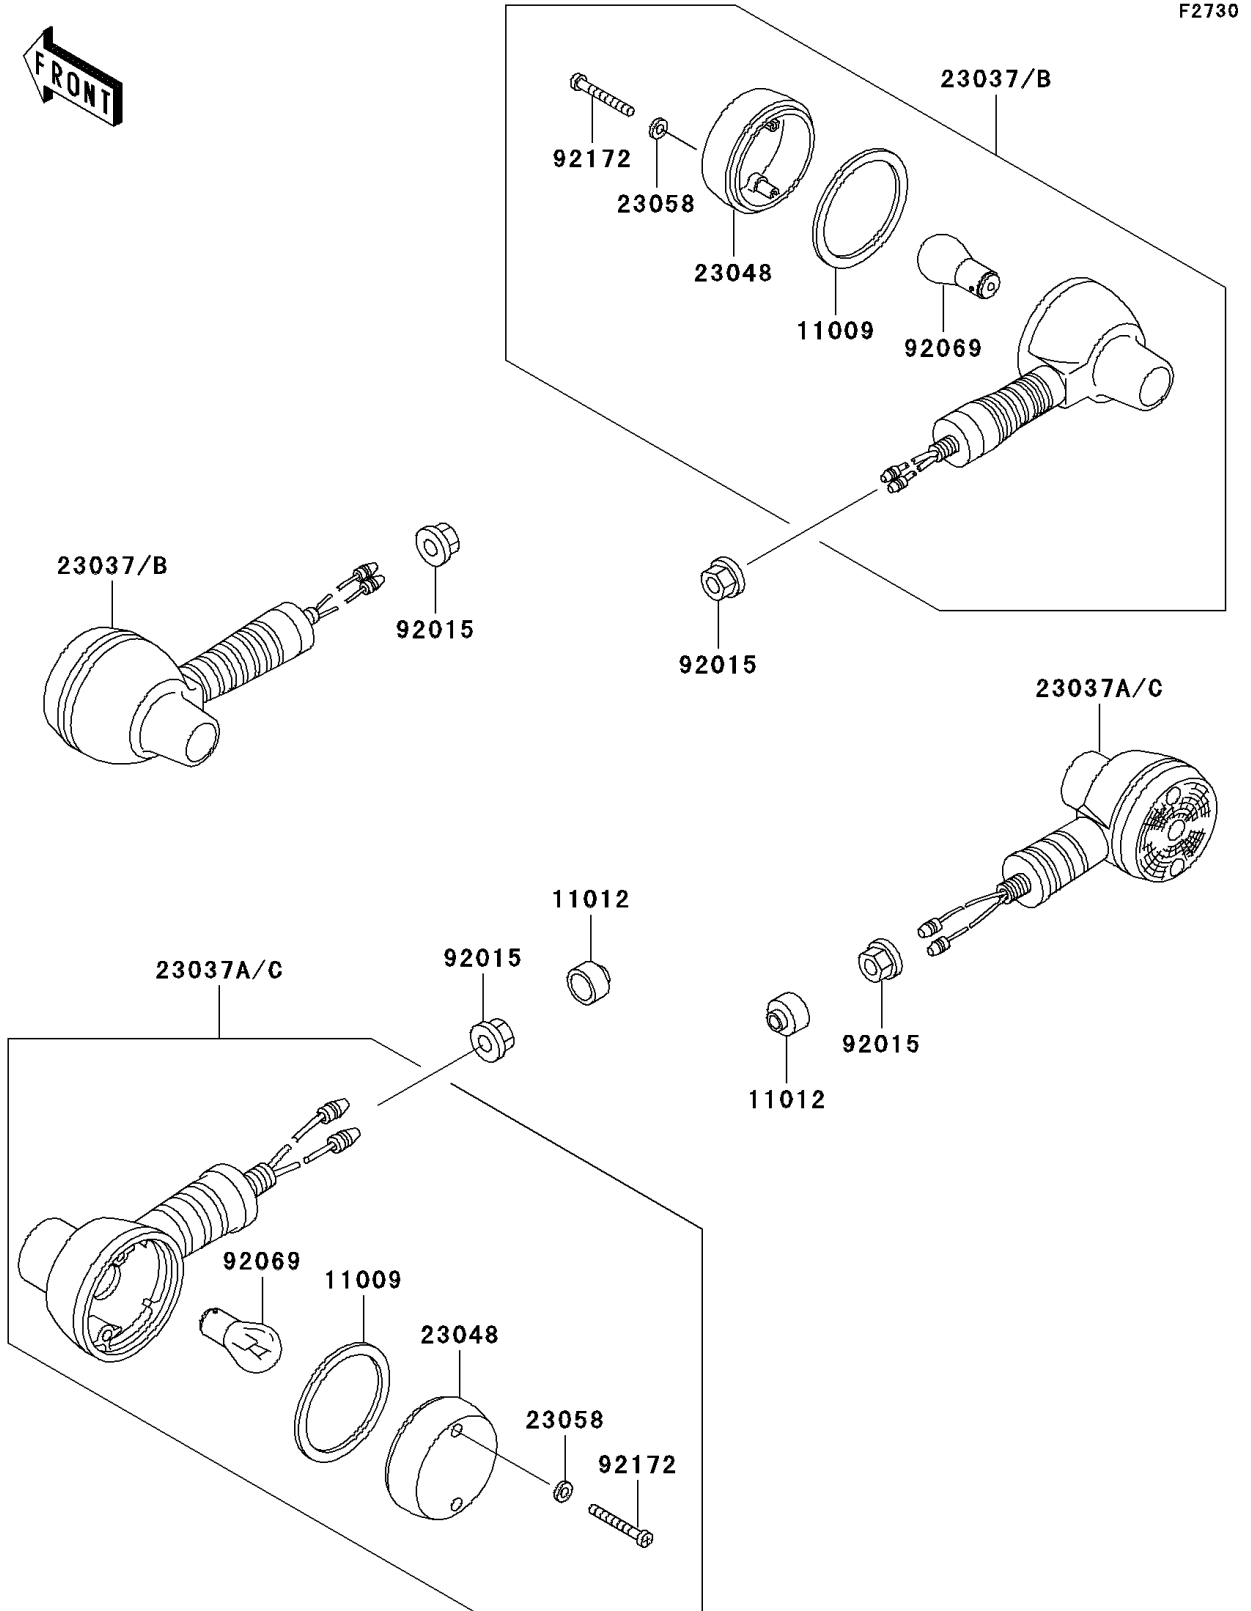

2005 KLR650 PARTS DIAGRAM

Turn Signals

2005 KLR650 PARTS LIST

Turn Signals

ITEM NAME	PART NUMBER	QUANTITY
GASKET,TURN SIGNAL LAMP LENS (Ref # 11009)	11009-1128	4
CAP,SIGNAL LAMP (Ref # 11012)	11012-1367	2
LAMP-ASSY-SIGNAL,FR (Ref # 23037)	23037-0027	2
LAMP-ASSY-SIGNAL,RR (Ref # 23037A)	23037-0028	2
LENS-SIGNAL LAMP (Ref # 23048)	23048-1076	4
WASHER,PLAIN,4MM (Ref # 23058)	23058-002	8
NUT,FLANGED,10MM (Ref # 92015)	92015-1428	4
BULB,12V 32CP(23W) (Ref # 92069)	92069-055	4
SCREW,TAPPING,4X30 (Ref # 92172)	92172-0124	8