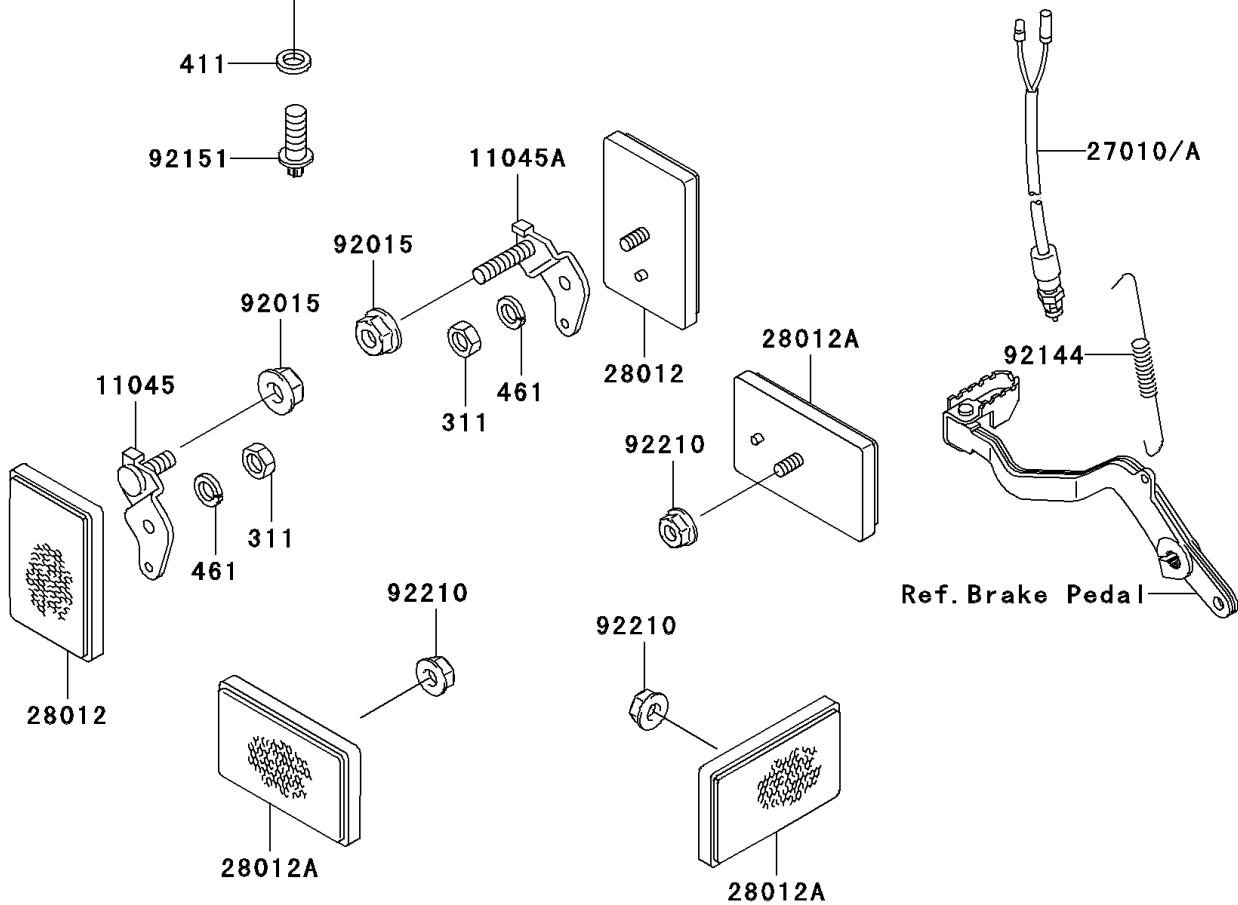

2003 KLR650 PARTS DIAGRAM

Ignition Switch

F2770

2003 KLR650 PARTS LIST

Ignition Switch

ITEM NAME	PART NUMBER	QUANTITY
BOLT-SOCKET (Ref # 120)	120S0612	2
NUT-HEX (Ref # 311)	311C0500	2
WASHER-PLAIN,6MM (Ref # 411)	411E0600	2
WASHER-SPRING,5MM,BLACK (Ref # 461)	461K0500	2
BRACKET,REFLECTOR,FR (Ref # 11045)	11045-1354	1
BRACKET,REFLECTOR,FR (Ref # 11045A)	11045-1355	1
ROTOR,LOCK,TANK CAP (Ref # 21007)	21007-5022	1
SWITCH-ASSY (Ref # 27004)	27004-5322	1
SWITCH-ASSY-IGNITION (Ref # 27005)	27005-1129	1
KEY-LOCK,BLANK,#A (Ref # 27008)	27008-1034	1
KEY-LOCK,BLANK,#B (Ref # 27008A)	27008-1035	1
SWITCH,REAR BRAKE (Ref # 27010A)	27010-1484	1
LOCK-ASSY,HELMET (Ref # 27016)	27016-5075	1
REFLECTOR-REFLEX (Ref # 28012)	28012-1003	2
REFLECTOR-REFLEX (Ref # 28012A)	28012-1088	3
NUT,FLANGED,6MM,BLACK (Ref # 92015)	92015-1233	2
SPRING,REAR BRAKE SWITCH (Ref # 92144)	92144-1093	1
BOLT,TORX,6X16 (Ref # 92151)	92151-1911	2
NUT,FLANGED,5MM (Ref # 92210)	92210-0007	3