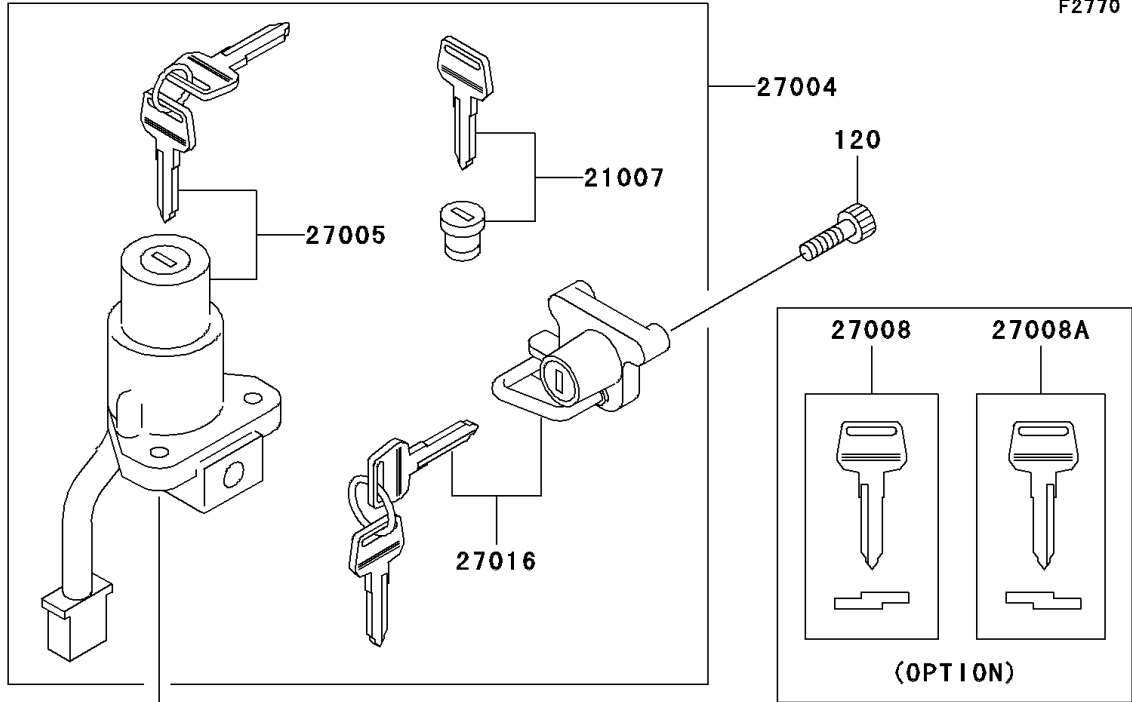

2003 KLR650 PARTS DIAGRAM

Ignition Switch

F2770

2003 KLR650 PARTS LIST

Ignition Switch

ITEM NAME	PART NUMBER	QUANTITY
BOLT-SOCKET (Ref # 120)	120S0612	2
NUT-HEX (Ref # 311)	311C0500	2
WASHER-PLAIN,6MM (Ref # 411)	411E0600	2
WASHER-SPRING,5MM,BLACK (Ref # 461)	461K0500	2
BRACKET,REFLECTOR,FR (Ref # 11045)	11045-1354	1
BRACKET,REFLECTOR,FR (Ref # 11045A)	11045-1355	1
ROTOR,LOCK,TANK CAP (Ref # 21007)	21007-5022	1
SWITCH-ASSY (Ref # 27004)	27004-5322	1
SWITCH-ASSY-IGNITION (Ref # 27005)	27005-1129	1
KEY-LOCK,BLANK,#A (Ref # 27008)	27008-1034	1
KEY-LOCK,BLANK,#B (Ref # 27008A)	27008-1035	1
SWITCH,REAR BRAKE (Ref # 27010A)	27010-1484	1
LOCK-ASSY,HELMET (Ref # 27016)	27016-5075	1
REFLECTOR-REFLEX (Ref # 28012)	28012-1003	2
REFLECTOR-REFLEX (Ref # 28012A)	28012-1088	3
NUT,FLANGED,6MM,BLACK (Ref # 92015)	92015-1233	2
SPRING,REAR BRAKE SWITCH (Ref # 92144)	92144-1093	1
BOLT,TORX,6X16 (Ref # 92151)	92151-1911	2
NUT,FLANGED,5MM (Ref # 92210)	92210-0007	3