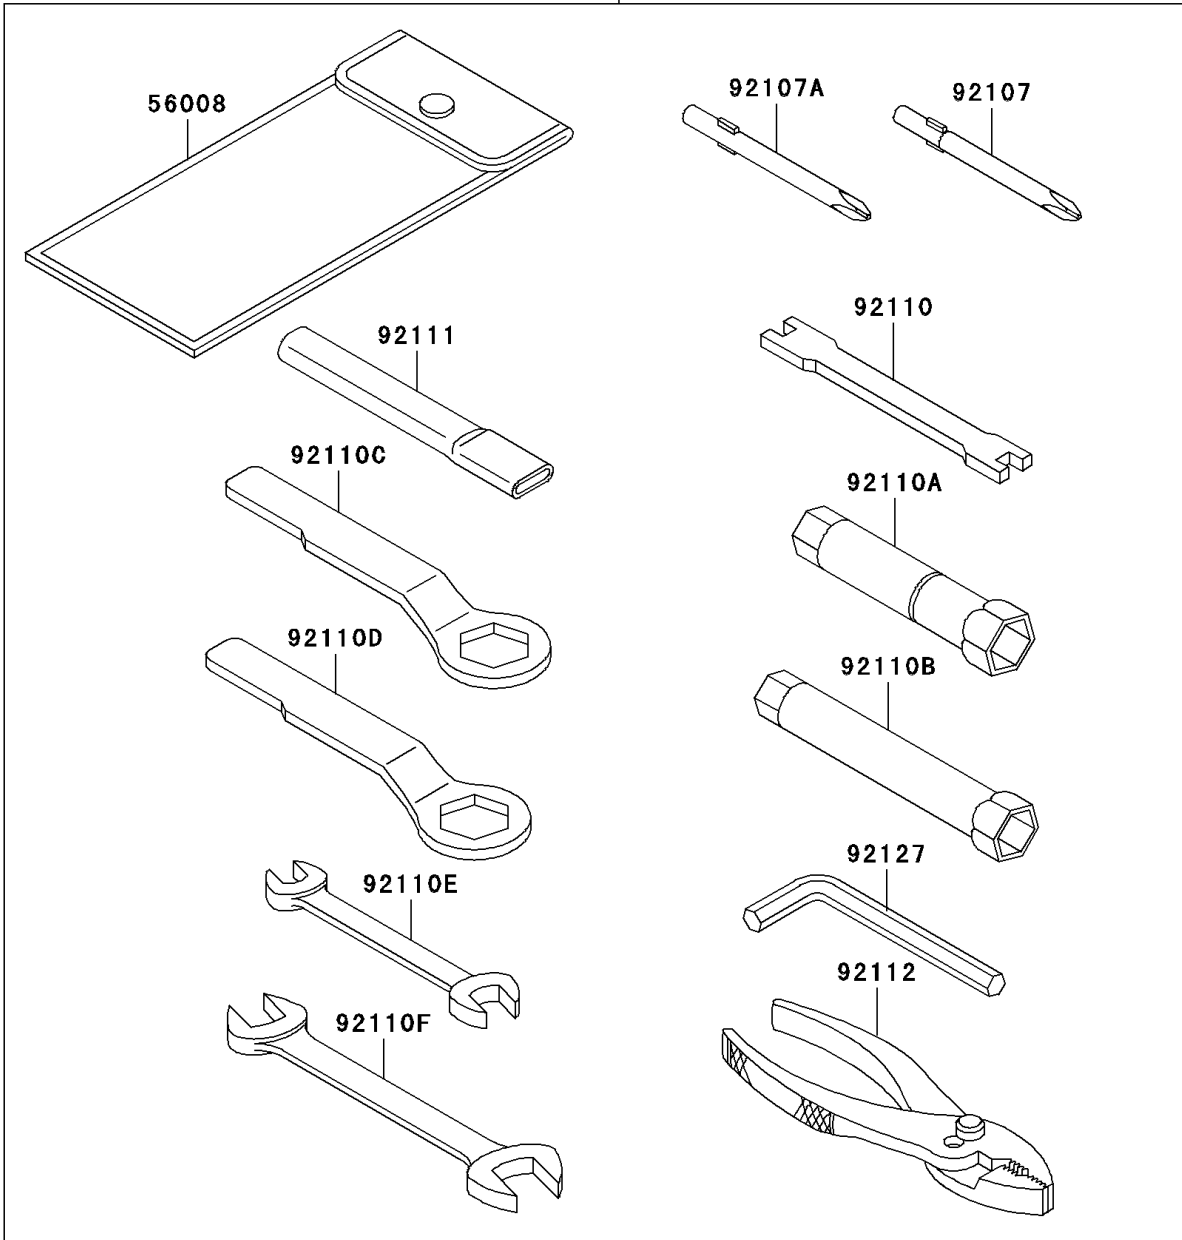

# 2003 KLR650 PARTS DIAGRAM

Owner's Tools

56007

F2810

## 2003 KLR650 PARTS LIST

### Owner's Tools

ITEM NAME	PART NUMBER	QUANTITY
TOOLKIT (Ref # 56007)	56007-1332	1
BAG,TOOL (Ref # 56008)	56008-1075	1
GASKET-LIQUID,TUBE,100G,SILVER (Ref # 92104)	92104-002	1
TOOL-DRIVER,#3PHILLIPS (Ref # 92107)	92107-005	1
TOOL-DRIVER,#2PHILLIPS (Ref # 92107A)	92107-1053	1
TOOL-WRENCH,SPOKE (Ref # 92110)	92110-1016	1
TOOL-WRENCH,BOX,18MM (Ref # 92110A)	92110-1111	1
TOOL-WRENCH,BOX,12MM (Ref # 92110B)	92110-1131	1
TOOL-WRENCH,BOX END,24MM (Ref # 92110C)	92110-1150	1
TOOL-WRENCH,BOX END,19MM (Ref # 92110D)	92110-1151	1
TOOL-WRENCH,OPEN END,10X12 (Ref # 92110E)	92110-1152	1
TOOL-WRENCH,OPEN END,14X17 (Ref # 92110F)	92110-1153	1
TOOL-BAR,BOX END WRENCH (Ref # 92111)	92111-1051	1
TOOL-PLIERS (Ref # 92112)	92112-1001	1
TOOL-WRENCH,ALLEN,6MM (Ref # 92127)	92127-003	1