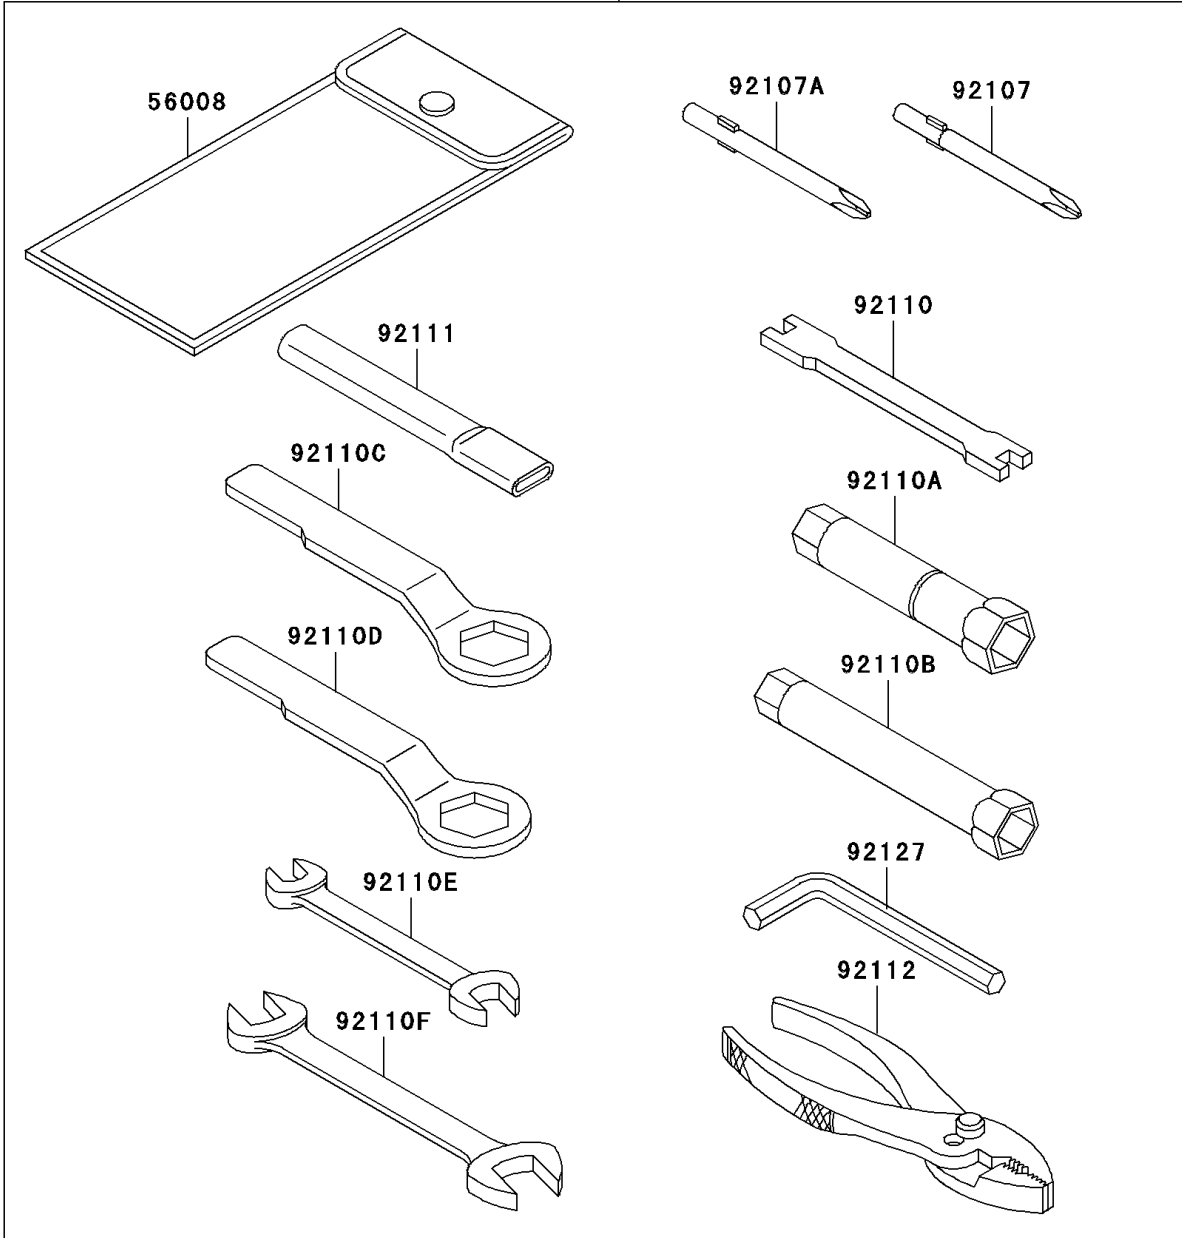

2004 KLR650 PARTS DIAGRAM

Owner's Tools

56007

F2810

2004 KLR650 PARTS LIST

Owner's Tools

ITEM NAME	PART NUMBER	QUANTITY
TOOLKIT (Ref # 56007)	56007-1332	1
BAG,TOOL (Ref # 56008)	56008-1075	1
GASKET-LIQUID,TUBE,100G,SILVER (Ref # 92104)	92104-002	1
TOOL-DRIVER,#3PHILLIPS (Ref # 92107)	92107-005	1
TOOL-DRIVER,#2PHILLIPS (Ref # 92107A)	92107-1053	1
TOOL-WRENCH,SPOKE (Ref # 92110)	92110-1016	1
TOOL-WRENCH,BOX,18MM (Ref # 92110A)	92110-1111	1
TOOL-WRENCH,BOX,12MM (Ref # 92110B)	92110-1131	1
TOOL-WRENCH,BOX END,24MM (Ref # 92110C)	92110-1150	1
TOOL-WRENCH,BOX END,19MM (Ref # 92110D)	92110-1151	1
TOOL-WRENCH,OPEN END,10X12 (Ref # 92110E)	92110-1152	1
TOOL-WRENCH,OPEN END,14X17 (Ref # 92110F)	92110-1153	1
TOOL-BAR,BOX END WRENCH (Ref # 92111)	92111-1051	1
TOOL-PLIERS (Ref # 92112)	92112-1001	1
TOOL-WRENCH,ALLEN,6MM (Ref # 92127)	92127-003	1