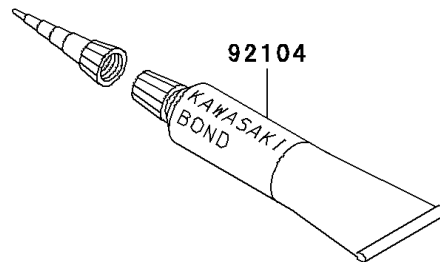

2004 KLR650 PARTS DIAGRAM

Owner's Tools

56007

F2810

2004 KLR650 PARTS LIST

Owner's Tools

ITEM NAME	PART NUMBER	QUANTITY
TOOLKIT (Ref # 56007)	56007-1332	1
BAG,TOOL (Ref # 56008)	56008-1075	1
GASKET-LIQUID,TUBE,100G,SILVER (Ref # 92104)	92104-002	1
TOOL-DRIVER,#3PHILLIPS (Ref # 92107)	92107-005	1
TOOL-DRIVER,#2PHILLIPS (Ref # 92107A)	92107-1053	1
TOOL-WRENCH,SPOKE (Ref # 92110)	92110-1016	1
TOOL-WRENCH,BOX,18MM (Ref # 92110A)	92110-1111	1
TOOL-WRENCH,BOX,12MM (Ref # 92110B)	92110-1131	1
TOOL-WRENCH,BOX END,24MM (Ref # 92110C)	92110-1150	1
TOOL-WRENCH,BOX END,19MM (Ref # 92110D)	92110-1151	1
TOOL-WRENCH,OPEN END,10X12 (Ref # 92110E)	92110-1152	1
TOOL-WRENCH,OPEN END,14X17 (Ref # 92110F)	92110-1153	1
TOOL-BAR,BOX END WRENCH (Ref # 92111)	92111-1051	1
TOOL-PLIERS (Ref # 92112)	92112-1001	1
TOOL-WRENCH,ALLEN,6MM (Ref # 92127)	92127-003	1