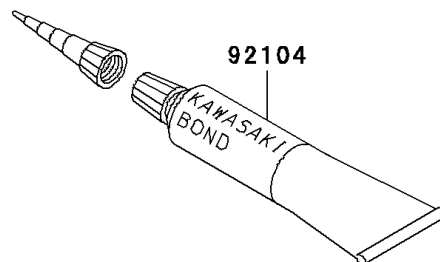

# 2004 KLR650 PARTS DIAGRAM

Owner's Tools

56007

F2810

## 2004 KLR650 PARTS LIST

### Owner's Tools

ITEM NAME	PART NUMBER	QUANTITY
TOOLKIT (Ref # 56007)	56007-1332	1
BAG,TOOL (Ref # 56008)	56008-1075	1
GASKET-LIQUID,TUBE,100G,SILVER (Ref # 92104)	92104-002	1
TOOL-DRIVER,#3PHILLIPS (Ref # 92107)	92107-005	1
TOOL-DRIVER,#2PHILLIPS (Ref # 92107A)	92107-1053	1
TOOL-WRENCH,SPOKE (Ref # 92110)	92110-1016	1
TOOL-WRENCH,BOX,18MM (Ref # 92110A)	92110-1111	1
TOOL-WRENCH,BOX,12MM (Ref # 92110B)	92110-1131	1
TOOL-WRENCH,BOX END,24MM (Ref # 92110C)	92110-1150	1
TOOL-WRENCH,BOX END,19MM (Ref # 92110D)	92110-1151	1
TOOL-WRENCH,OPEN END,10X12 (Ref # 92110E)	92110-1152	1
TOOL-WRENCH,OPEN END,14X17 (Ref # 92110F)	92110-1153	1
TOOL-BAR,BOX END WRENCH (Ref # 92111)	92111-1051	1
TOOL-PLIERS (Ref # 92112)	92112-1001	1
TOOL-WRENCH,ALLEN,6MM (Ref # 92127)	92127-003	1