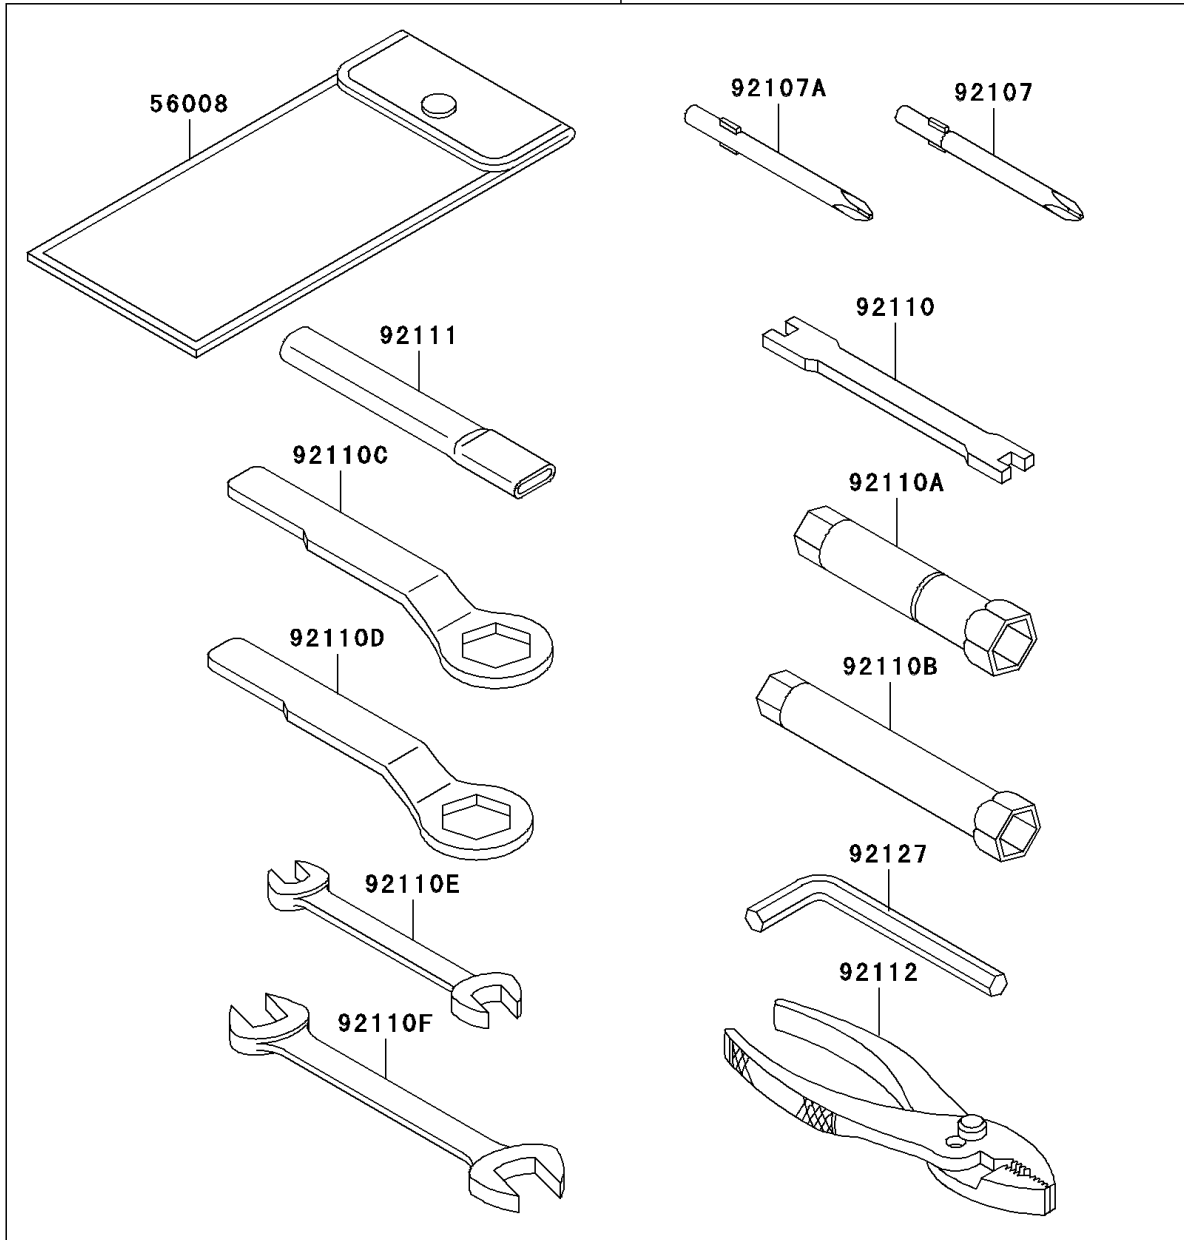

# 2004 KLR650 PARTS DIAGRAM

Owner's Tools

56007

F2810

## 2004 KLR650 PARTS LIST

### Owner's Tools

ITEM NAME	PART NUMBER	QUANTITY
TOOLKIT (Ref # 56007)	56007-1332	1
BAG,TOOL (Ref # 56008)	56008-1075	1
GASKET-LIQUID,TUBE,100G,SILVER (Ref # 92104)	92104-002	1
TOOL-DRIVER,#3PHILLIPS (Ref # 92107)	92107-005	1
TOOL-DRIVER,#2PHILLIPS (Ref # 92107A)	92107-1053	1
TOOL-WRENCH,SPOKE (Ref # 92110)	92110-1016	1
TOOL-WRENCH,BOX,18MM (Ref # 92110A)	92110-1111	1
TOOL-WRENCH,BOX,12MM (Ref # 92110B)	92110-1131	1
TOOL-WRENCH,BOX END,24MM (Ref # 92110C)	92110-1150	1
TOOL-WRENCH,BOX END,19MM (Ref # 92110D)	92110-1151	1
TOOL-WRENCH,OPEN END,10X12 (Ref # 92110E)	92110-1152	1
TOOL-WRENCH,OPEN END,14X17 (Ref # 92110F)	92110-1153	1
TOOL-BAR,BOX END WRENCH (Ref # 92111)	92111-1051	1
TOOL-PLIERS (Ref # 92112)	92112-1001	1
TOOL-WRENCH,ALLEN,6MM (Ref # 92127)	92127-003	1