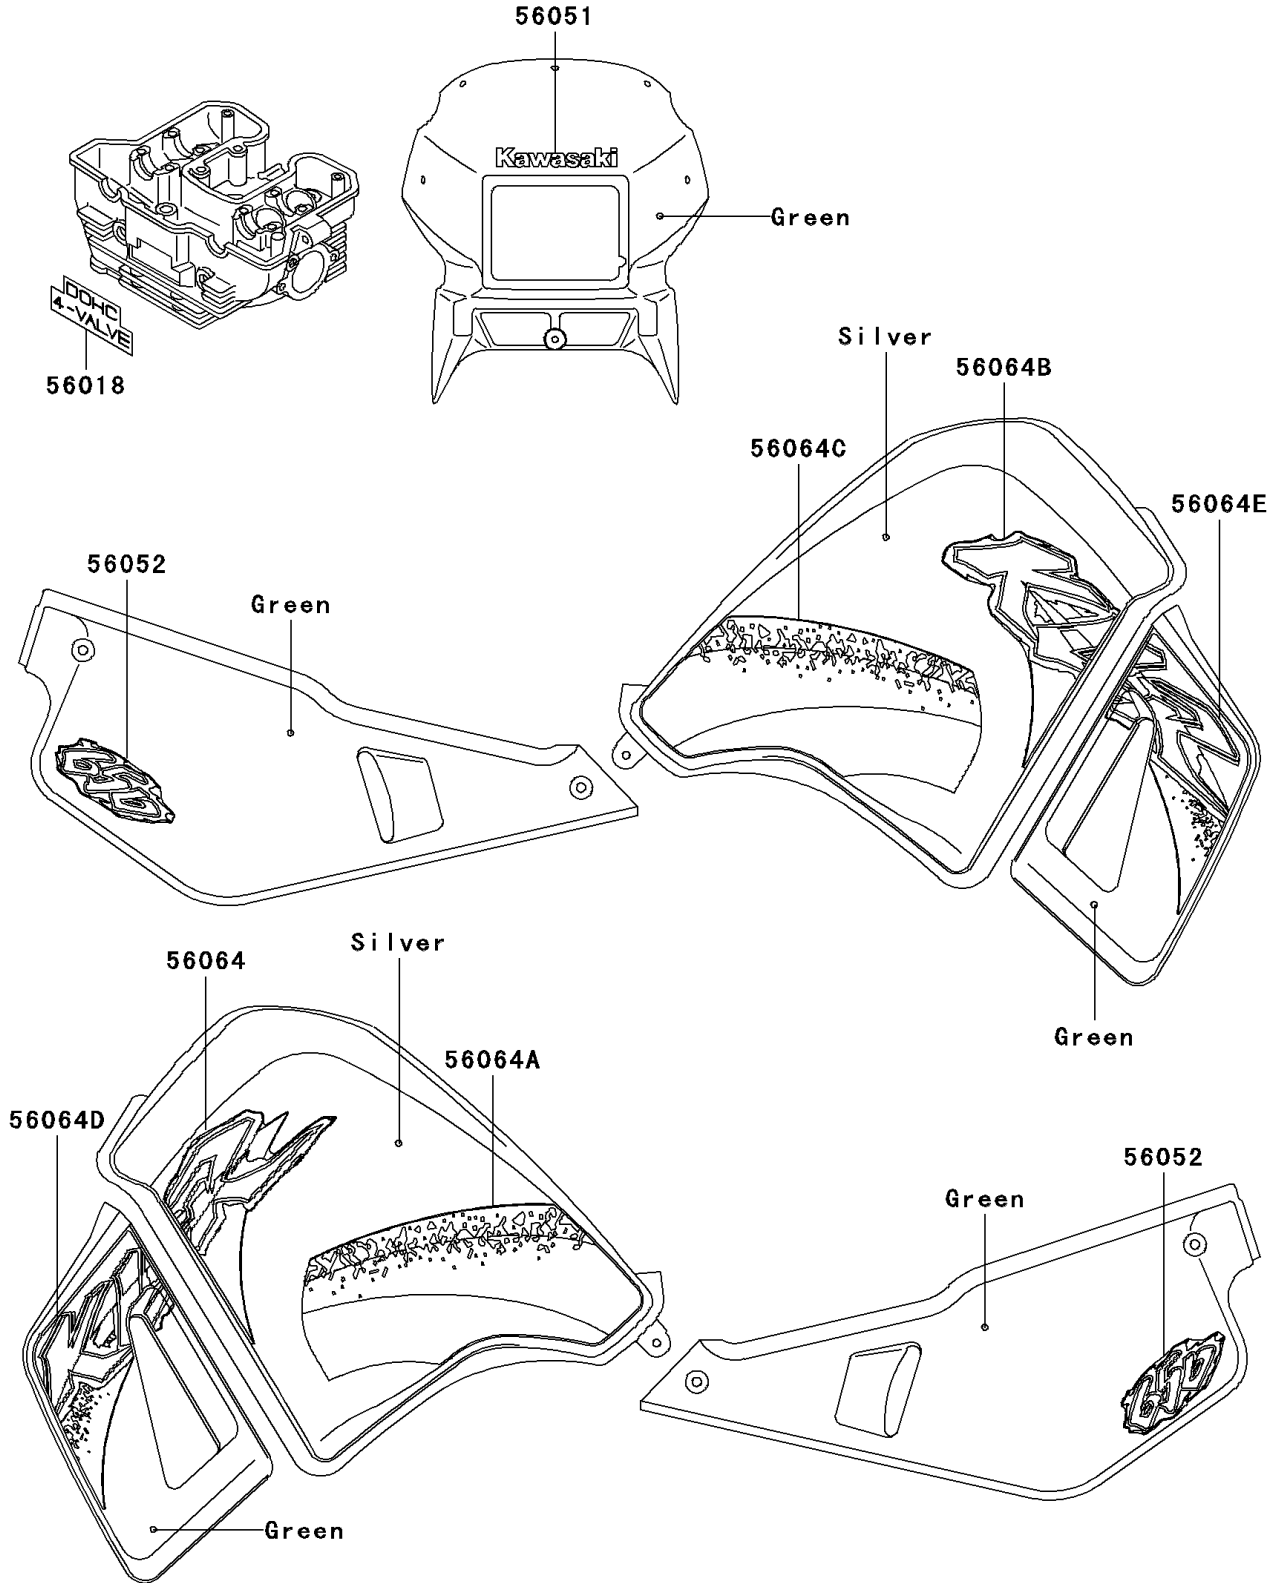

2001 KLR650 PARTS DIAGRAM

Decals(Green)(A15)

F2861

2001 KLR650 PARTS LIST

Decals(Green)(A15)

ITEM NAME	PART NUMBER	QUANTITY
MARK,CYLINDER HEAD (Ref # 56018)	56018-1483	1
MARK,KAWASAKI (Ref # 56051)	56051-1329	1
MARK,SIDE COVER,650 (Ref # 56052)	56052-1337	2
PATTERN,FUEL TANK,UPP,LH (Ref # 56064)	56064-1198	1
PATTERN,FUEL TANK,LWR,LH (Ref # 56064A)	56064-1199	1
PATTERN,FUEL TANK,UPP,RH (Ref # 56064B)	56064-1200	1
PATTERN,FUEL TANK,LWR,RH (Ref # 56064C)	56064-1201	1
PATTERN,SHROUD,LH (Ref # 56064D)	56064-1202	1
PATTERN,SHROUD,RH (Ref # 56064E)	56064-1203	1