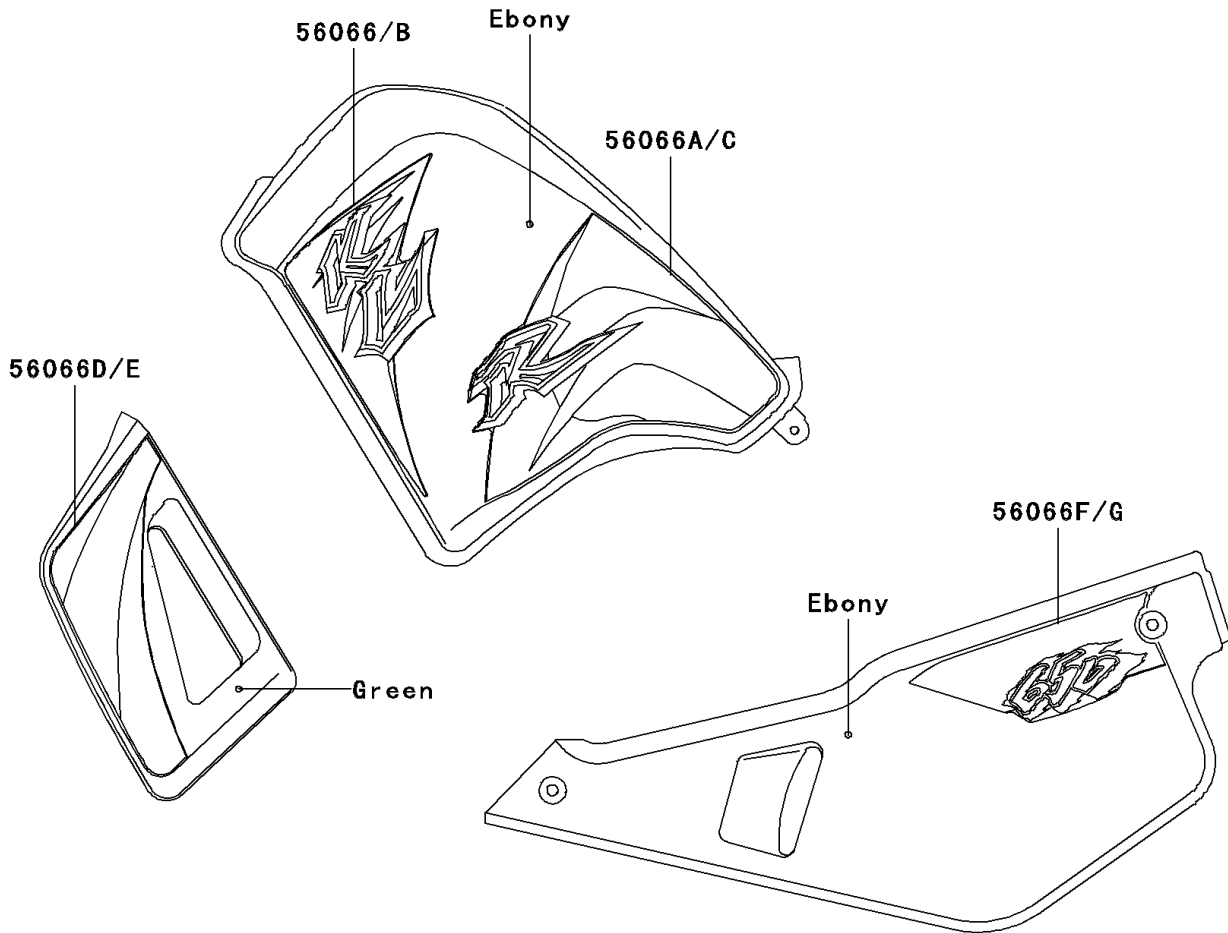

2003 KLR650 PARTS DIAGRAM

Decals(Green)(A17)

F2861B

2003 KLR650 PARTS LIST

Decals(Green)(A17)

ITEM NAME	PART NUMBER	QUANTITY
MARK,CYLINDER HEAD (Ref # 56018)	56018-1483	1
MARK,HEAD LAMP COVER,KAWASAKI (Ref # 56052)	56052-1756	1
PATTERN,FUEL TANK,UPP,LH (Ref # 56066)	56066-1083	1
PATTERN,FUEL TANK,LWR,LH (Ref # 56066A)	56066-1084	1
PATTERN,FUEL TANK,UPP,RH (Ref # 56066B)	56066-1085	1
PATTERN,FUEL TANK,LWR,RH (Ref # 56066C)	56066-1086	1
PATTERN,SHROUD,LH (Ref # 56066D)	56066-1087	1
PATTERN,SHROUD,RH (Ref # 56066E)	56066-1088	1
PATTERN,SIDE COVER,LH (Ref # 56066F)	56066-1131	1
PATTERN,SIDE COVER,RH (Ref # 56066G)	56066-1132	1