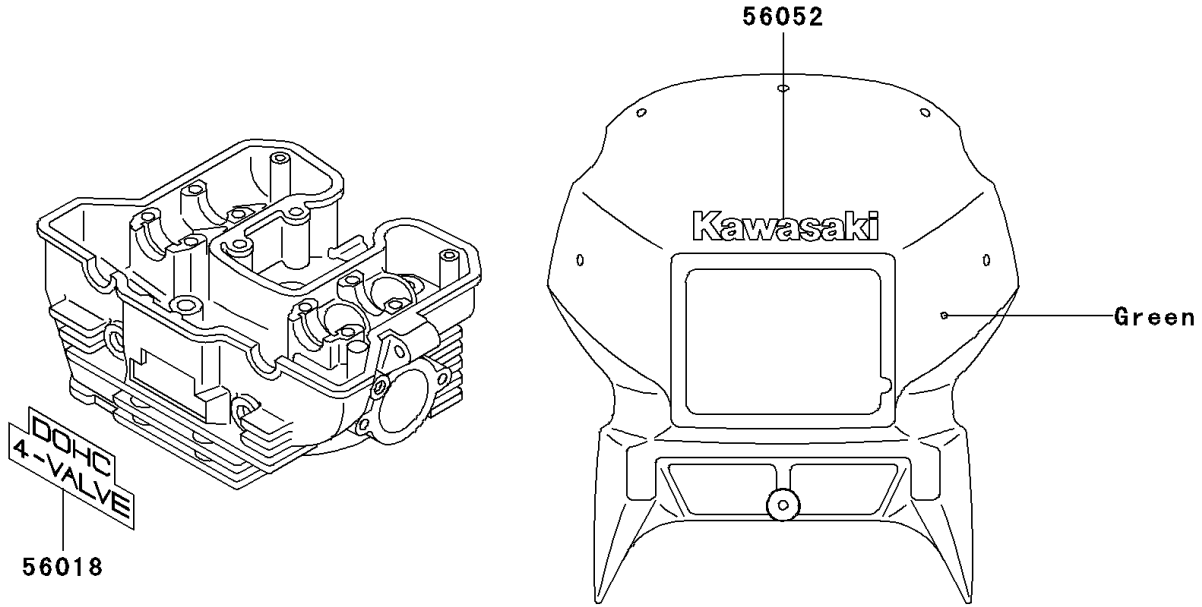

2003 KLR650 PARTS DIAGRAM

Decals(Green)(A17)

F2861B

2003 KLR650 PARTS LIST

Decals(Green)(A17)

ITEM NAME	PART NUMBER	QUANTITY
MARK,CYLINDER HEAD (Ref # 56018)	56018-1483	1
MARK,HEAD LAMP COVER,KAWASAKI (Ref # 56052)	56052-1756	1
PATTERN,FUEL TANK,UPP,LH (Ref # 56066)	56066-1083	1
PATTERN,FUEL TANK,LWR,LH (Ref # 56066A)	56066-1084	1
PATTERN,FUEL TANK,UPP,RH (Ref # 56066B)	56066-1085	1
PATTERN,FUEL TANK,LWR,RH (Ref # 56066C)	56066-1086	1
PATTERN,SHROUD,LH (Ref # 56066D)	56066-1087	1
PATTERN,SHROUD,RH (Ref # 56066E)	56066-1088	1
PATTERN,SIDE COVER,LH (Ref # 56066F)	56066-1131	1
PATTERN,SIDE COVER,RH (Ref # 56066G)	56066-1132	1