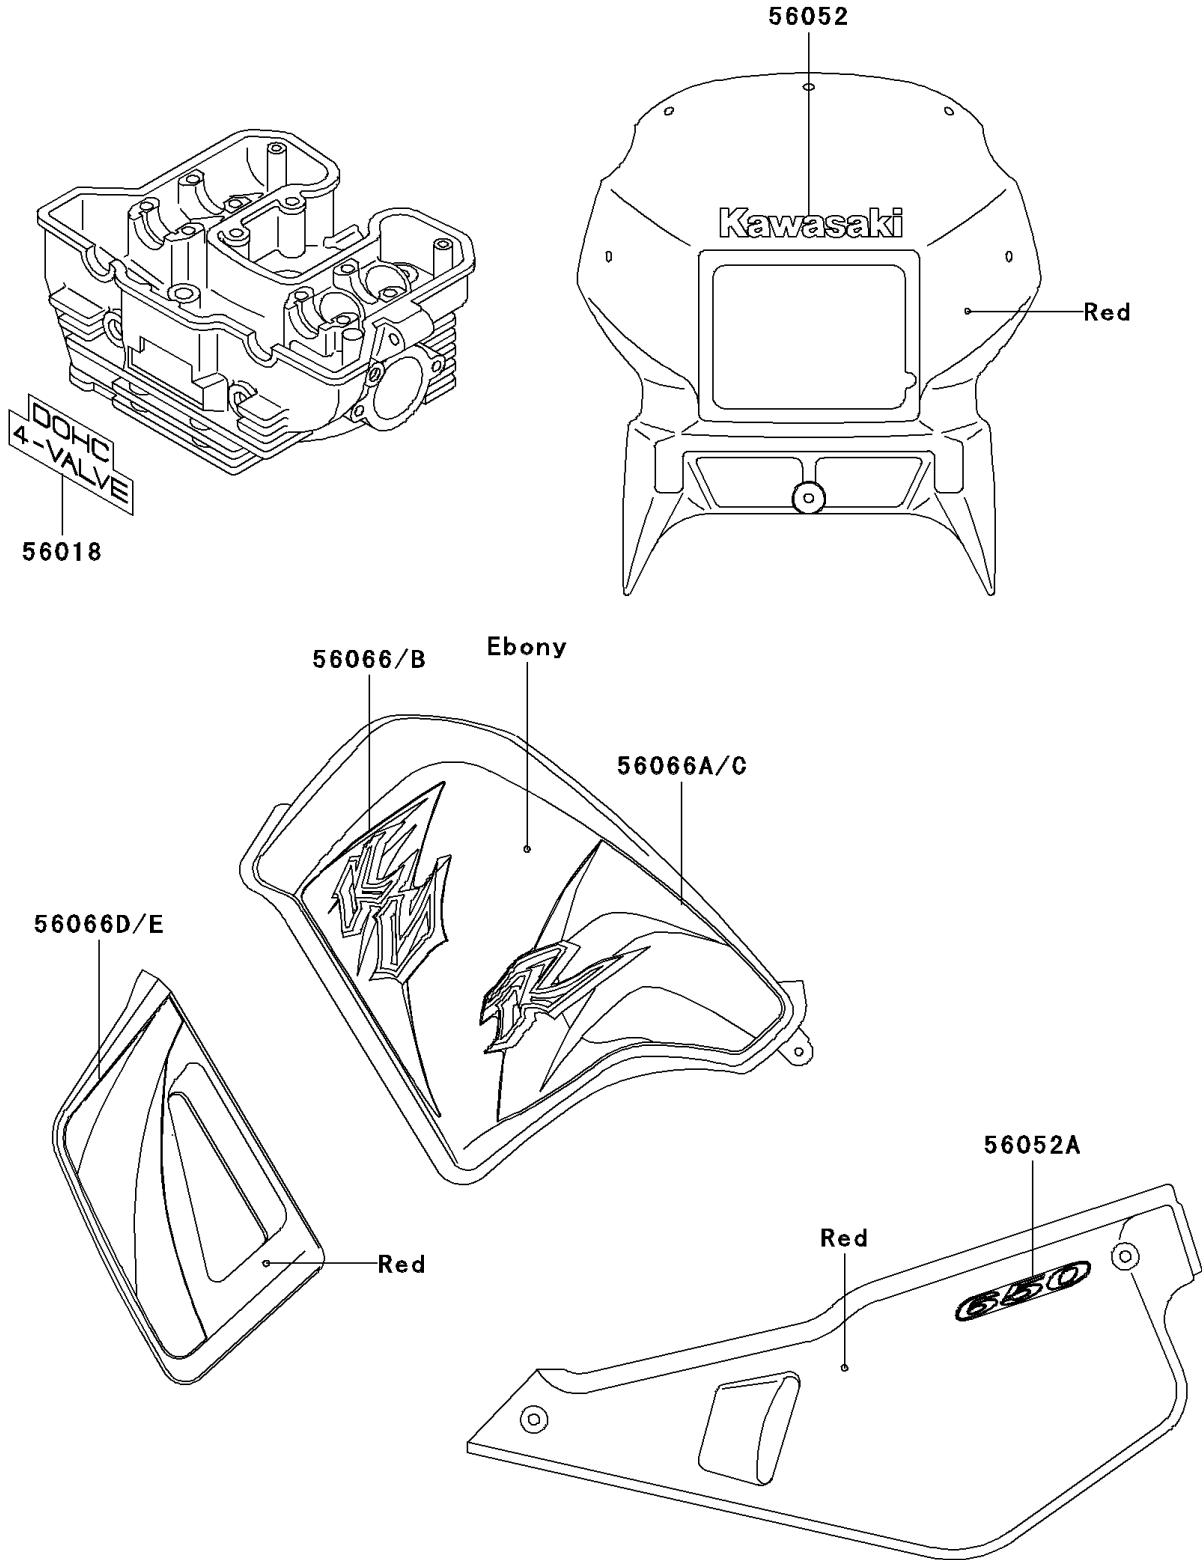

2004 KLR650 PARTS DIAGRAM

Decals(Red)(A18)

F2861C

2004 KLR650 PARTS LIST

Decals(Red)(A18)

ITEM NAME	PART NUMBER	QUANTITY
MARK,CYLINDER HEAD (Ref # 56018)	56018-1483	1
MARK,HEAD LAMP COVER,KAWASAKI (Ref # 56052)	56052-0132	1
MARK,SIDE COVER,650 (Ref # 56052A)	56052-0133	2
PATTERN,FUEL TANK,UPP,LH (Ref # 56066)	56066-0343	1
PATTERN,FUEL TANK,LWR,LH (Ref # 56066A)	56066-0344	1
PATTERN,FUEL TANK,UPP,RH (Ref # 56066B)	56066-0345	1
PATTERN,FUEL TANK,LWR,RH (Ref # 56066C)	56066-0346	1
PATTERN,SHROUD,LH (Ref # 56066D)	56066-0347	1
PATTERN,SHROUD,RH (Ref # 56066E)	56066-0348	1