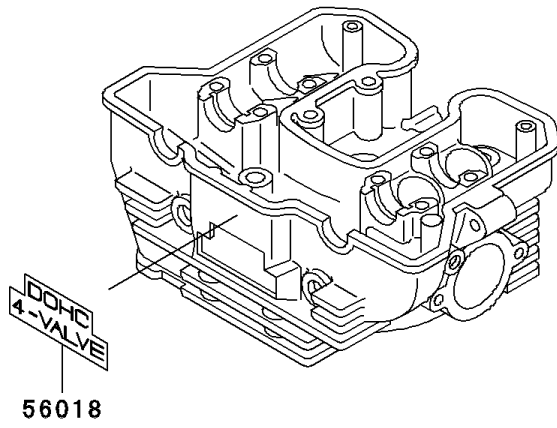

# 2005 KLR650 PARTS DIAGRAM

Decals(Red)(A19)

F2861D

## 2005 KLR650 PARTS LIST

Decals(Red)(A19)

ITEM NAME	PART NUMBER	QUANTITY
MARK,CYLINDER HEAD (Ref # 56018)	56018-1483	1
MARK,HEAD LAMP COVER,KAWASAKI (Ref # 56052)	56052-0132	1
PATTERN,FUEL TANK,LH (Ref # 56066)	56066-1639	1
PATTERN,FUEL TANK,RH (Ref # 56066A)	56066-1640	1
PATTERN,SHROUD,LH (Ref # 56066B)	56066-1641	1
PATTERN,SHROUD,RH (Ref # 56066C)	56066-1642	1