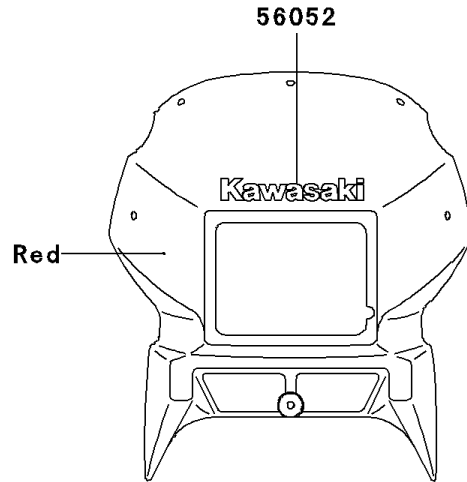

# 2005 KLR650 PARTS DIAGRAM

Decals(Red)(A19)

F2861D

## 2005 KLR650 PARTS LIST

Decals(Red)(A19)

ITEM NAME	PART NUMBER	QUANTITY
MARK,CYLINDER HEAD (Ref # 56018)	56018-1483	1
MARK,HEAD LAMP COVER,KAWASAKI (Ref # 56052)	56052-0132	1
PATTERN,FUEL TANK,LH (Ref # 56066)	56066-1639	1
PATTERN,FUEL TANK,RH (Ref # 56066A)	56066-1640	1
PATTERN,SHROUD,LH (Ref # 56066B)	56066-1641	1
PATTERN,SHROUD,RH (Ref # 56066C)	56066-1642	1