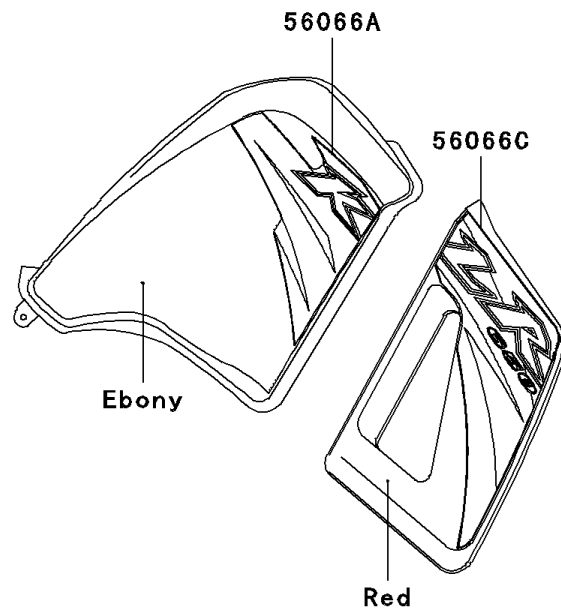

# 2005 KLR650 PARTS DIAGRAM

Decals(Red)(A19)

F2861D

## 2005 KLR650 PARTS LIST

Decals(Red)(A19)

ITEM NAME	PART NUMBER	QUANTITY
MARK,CYLINDER HEAD (Ref # 56018)	56018-1483	1
MARK,HEAD LAMP COVER,KAWASAKI (Ref # 56052)	56052-0132	1
PATTERN,FUEL TANK,LH (Ref # 56066)	56066-1639	1
PATTERN,FUEL TANK,RH (Ref # 56066A)	56066-1640	1
PATTERN,SHROUD,LH (Ref # 56066B)	56066-1641	1
PATTERN,SHROUD,RH (Ref # 56066C)	56066-1642	1