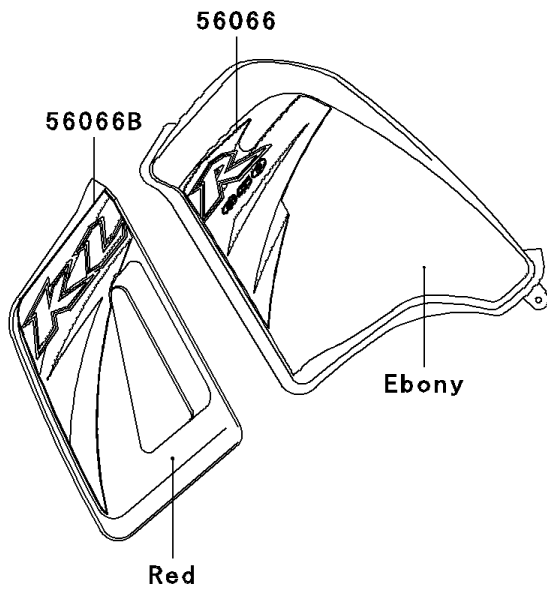

# 2005 KLR650 PARTS DIAGRAM

Decals(Red)(A19)

F2861D

## 2005 KLR650 PARTS LIST

Decals(Red)(A19)

ITEM NAME	PART NUMBER	QUANTITY
MARK,CYLINDER HEAD (Ref # 56018)	56018-1483	1
MARK,HEAD LAMP COVER,KAWASAKI (Ref # 56052)	56052-0132	1
PATTERN,FUEL TANK,LH (Ref # 56066)	56066-1639	1
PATTERN,FUEL TANK,RH (Ref # 56066A)	56066-1640	1
PATTERN,SHROUD,LH (Ref # 56066B)	56066-1641	1
PATTERN,SHROUD,RH (Ref # 56066C)	56066-1642	1