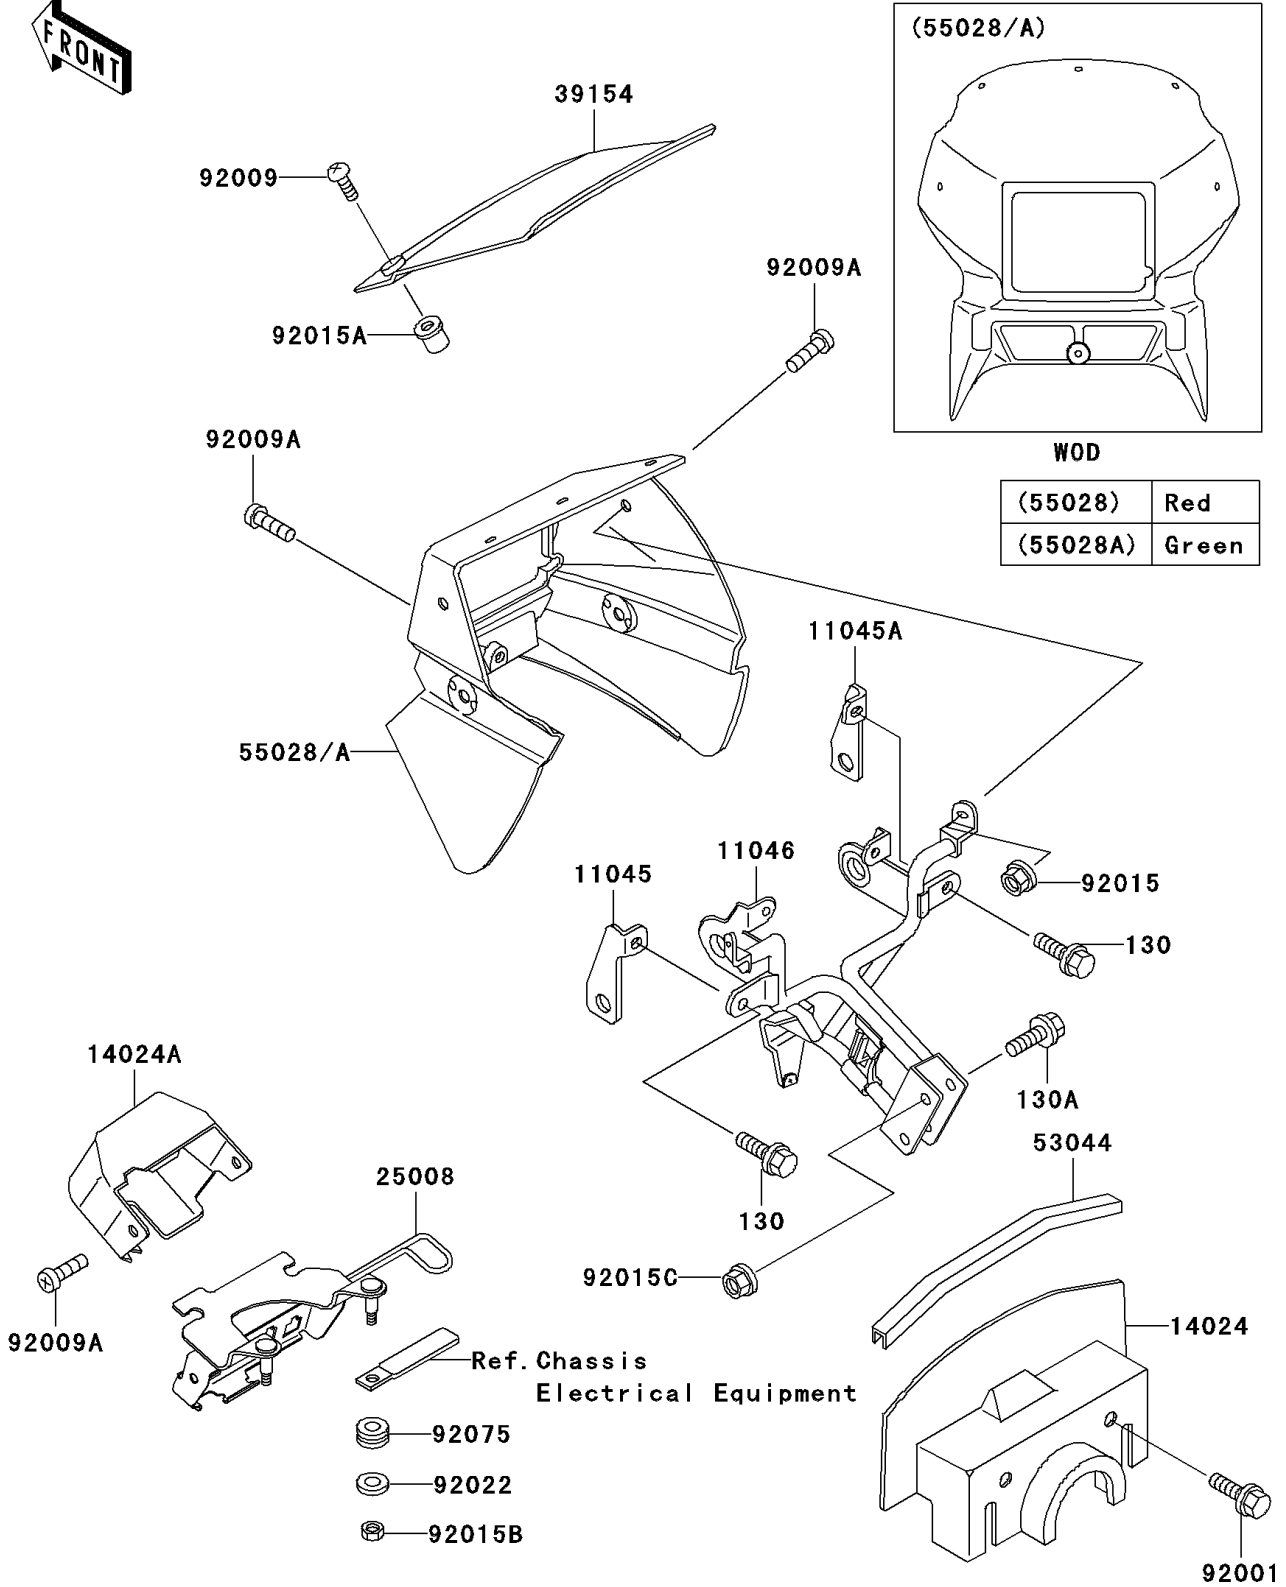

2001 KLR650 PARTS DIAGRAM

Cowling

F2871

2001 KLR650 PARTS LIST

Cowling

ITEM NAME	PART NUMBER	QUANTITY
BOLT-FLANGED,6X12 (Ref # 130)	130C0612	2
BOLT-FLANGED,8X25 (Ref # 130A)	130G0825	2
BRACKET,SIGNAL LAMP,LH (Ref # 11045)	11045-1798	1
BRACKET,SIGNAL LAMP,RH (Ref # 11045A)	11045-1799	1
BRACKET,COWLING (Ref # 11046)	11046-1036	1
COVER,COWLING,INNER (Ref # 14024)	14024-1366	1
COVER,HARNESS COUPLER (Ref # 14024A)	14024-1471	1
BRACKET-METER (Ref # 25008)	25008-1137	1
WINDSHIELD (Ref # 39154)	39154-1065	1
TRIM,COWLING COVER (Ref # 53044)	53044-1106	1
COWLING,UPP,O.GREEN (Ref # 55028A)	55028-1164-68	1
BOLT,6X14,BLACK (Ref # 92001)	92001-1847	2
SCREW,5X14 (Ref # 92009)	92009-1653	3
SCREW,6X14 (Ref # 92009A)	92009-1662	5
NUT,FLANGED,6MM (Ref # 92015)	92015-1193	2
NUT,5MM,COWLING (Ref # 92015A)	92015-1343	3
NUT,6MM (Ref # 92015B)	92015-1391	2
NUT,FLANGED,8MM (Ref # 92015C)	92015-1406	2
WASHER,6.5X20X1.6 (Ref # 92022)	92022-1557	2
DAMPER (Ref # 92075)	92075-024	2