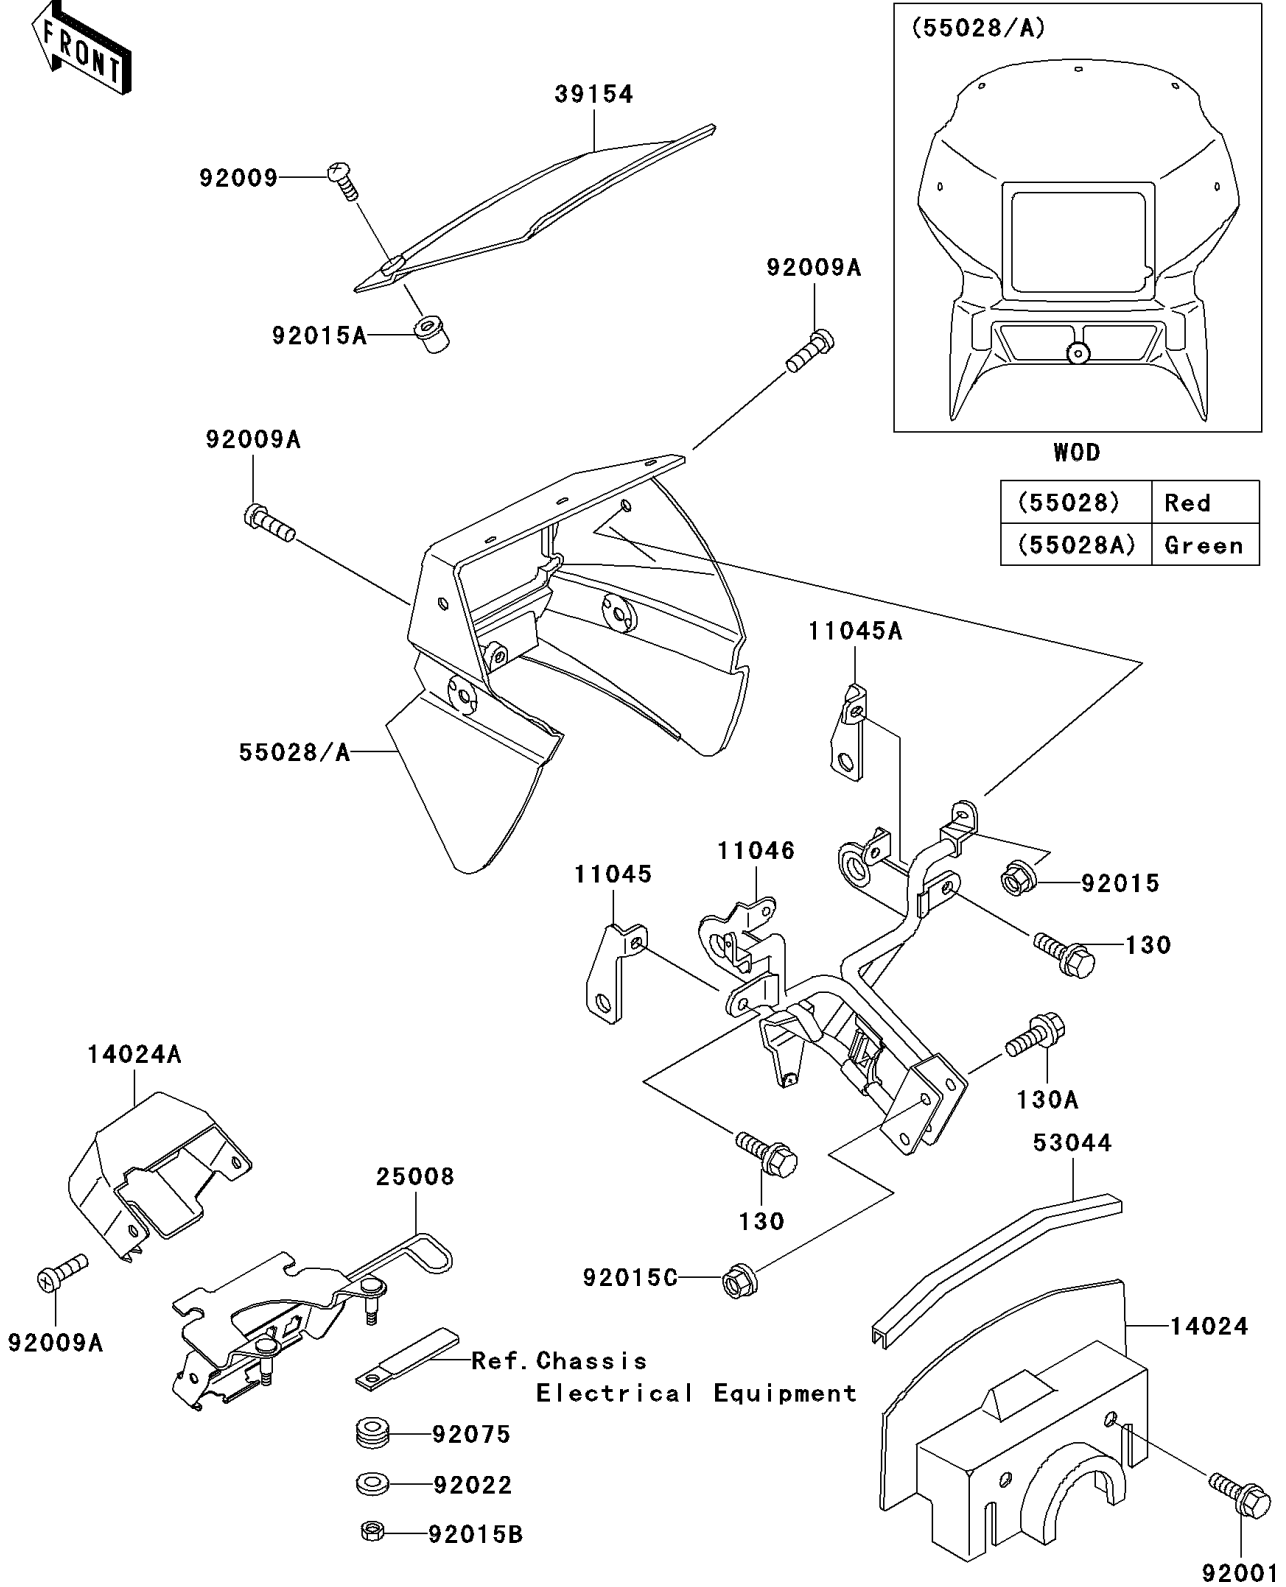

2002 KLR650 PARTS DIAGRAM

Cowling

F2871

2002 KLR650 PARTS LIST

Cowling

ITEM NAME	PART NUMBER	QUANTITY
BOLT-FLANGED,6X12 (Ref # 130)	130C0612	2
BOLT-FLANGED,8X25 (Ref # 130A)	130G0825	2
BRACKET,SIGNAL LAMP,LH (Ref # 11045)	11045-1798	1
BRACKET,SIGNAL LAMP,RH (Ref # 11045A)	11045-1799	1
BRACKET,COWLING (Ref # 11046)	11046-1036	1
COVER,COWLING,INNER (Ref # 14024)	14024-1366	1
COVER,HARNESS COUPLER (Ref # 14024A)	14024-1471	1
BRACKET-METER (Ref # 25008)	25008-1137	1
WINDSHIELD (Ref # 39154)	39154-1065	1
TRIM,COWLING COVER (Ref # 53044)	53044-1106	1
COWLING,UPP,O.GREEN (Ref # 55028A)	55028-1164-68	1
BOLT,6X14,BLACK (Ref # 92001)	92001-1847	2
SCREW,5X14 (Ref # 92009)	92009-1653	3
SCREW,6X14 (Ref # 92009A)	92009-1662	5
NUT,FLANGED,6MM (Ref # 92015)	92015-1193	2
NUT,5MM,COWLING (Ref # 92015A)	92015-1343	3
NUT,6MM (Ref # 92015B)	92015-1391	2
NUT,FLANGED,8MM (Ref # 92015C)	92015-1406	2
WASHER,6.5X20X1.6 (Ref # 92022)	92022-1557	2
DAMPER (Ref # 92075)	92075-024	2