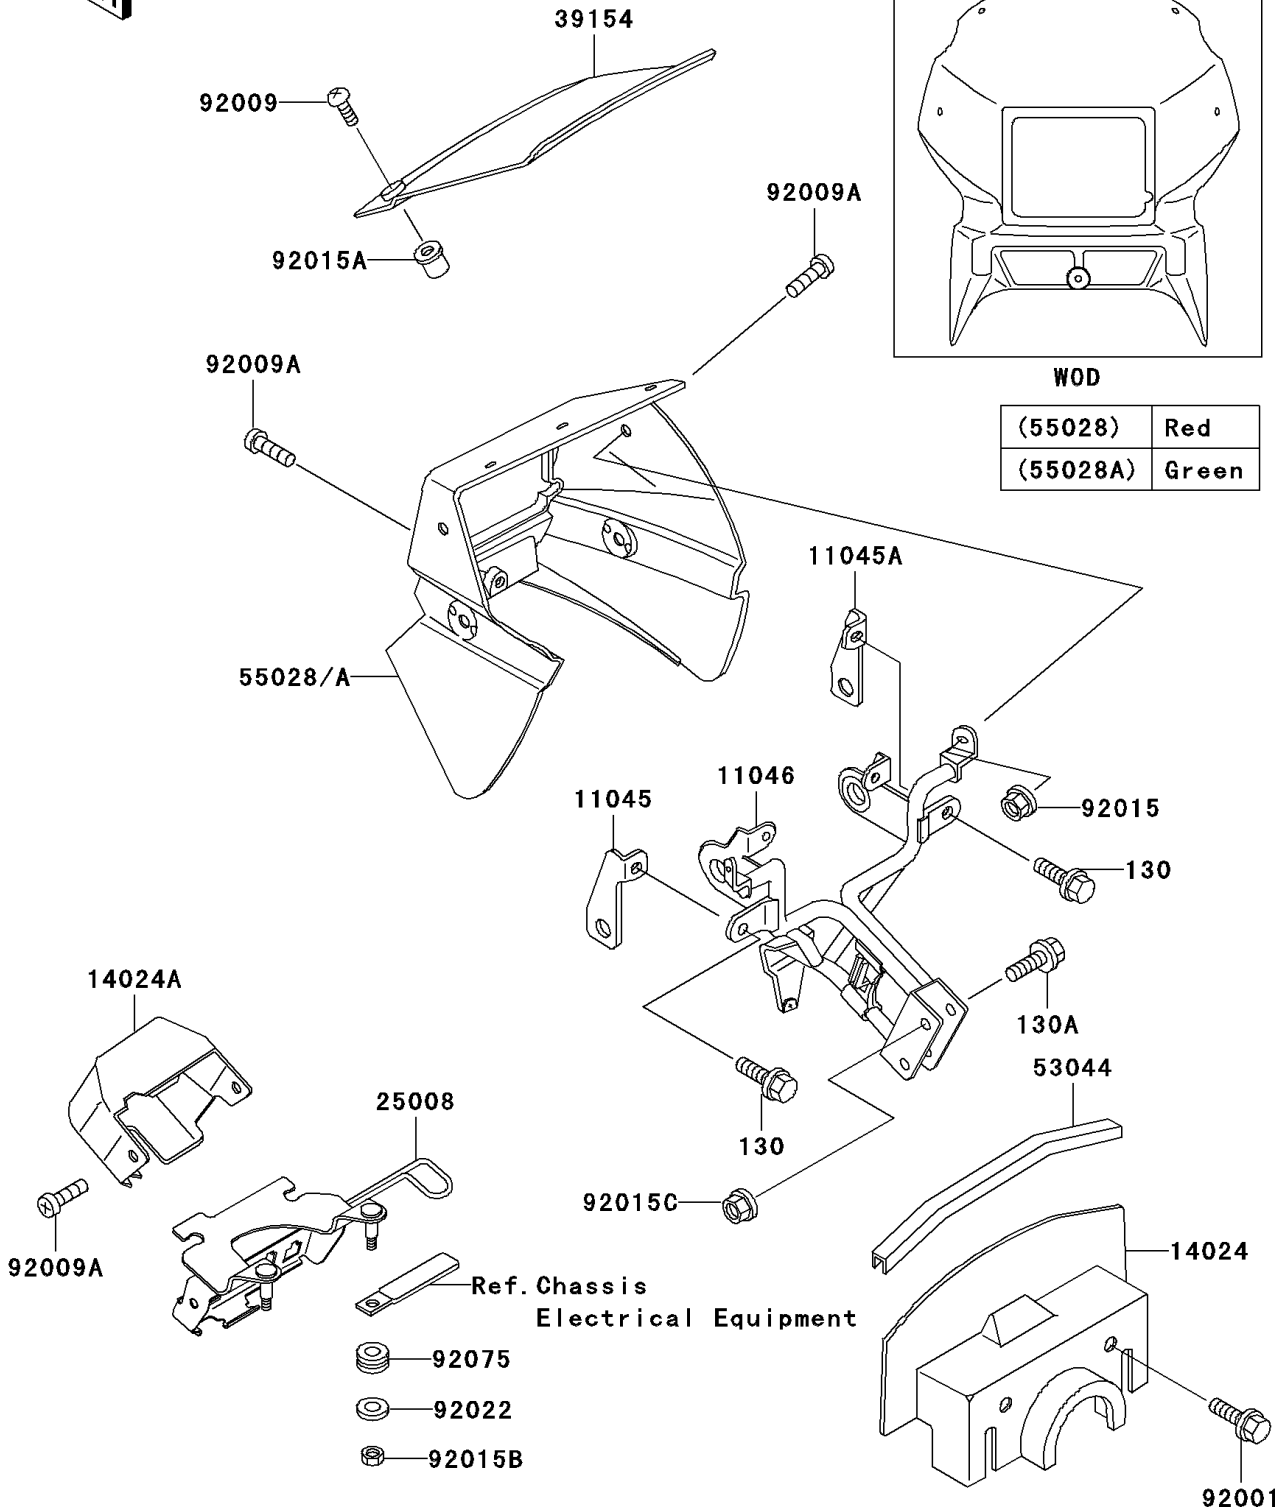

# 2003 KLR650 PARTS DIAGRAM

Cowling

F2871

## 2003 KLR650 PARTS LIST

### Cowling

ITEM NAME	PART NUMBER	QUANTITY
BOLT-FLANGED,6X12 (Ref # 130)	130C0612	2
BOLT-FLANGED,8X25 (Ref # 130A)	130G0825	2
BRACKET,SIGNAL LAMP,LH (Ref # 11045)	11045-1798	1
BRACKET,SIGNAL LAMP,RH (Ref # 11045A)	11045-1799	1
BRACKET,COWLING (Ref # 11046)	11046-1036	1
COVER,COWLING,INNER (Ref # 14024)	14024-1366	1
COVER,HARNESS COUPLER (Ref # 14024A)	14024-1471	1
BRACKET-METER (Ref # 25008)	25008-1137	1
WINDSHIELD (Ref # 39154)	39154-1065	1
TRIM,COWLING COVER (Ref # 53044)	53044-1106	1
COWLING,UPP,O.GREEN (Ref # 55028A)	55028-1164-68	1
BOLT,6X14,BLACK (Ref # 92001)	92001-1847	2
SCREW,5X14 (Ref # 92009)	92009-1653	3
SCREW,6X14 (Ref # 92009A)	92009-1662	5
NUT,FLANGED,6MM (Ref # 92015)	92015-1193	2
NUT,5MM,COWLING (Ref # 92015A)	92015-1343	3
NUT,6MM (Ref # 92015B)	92015-1391	2
NUT,FLANGED,8MM (Ref # 92015C)	92015-1406	2
WASHER,6.5X20X1.6 (Ref # 92022)	92022-1557	2
DAMPER (Ref # 92075)	92075-024	2