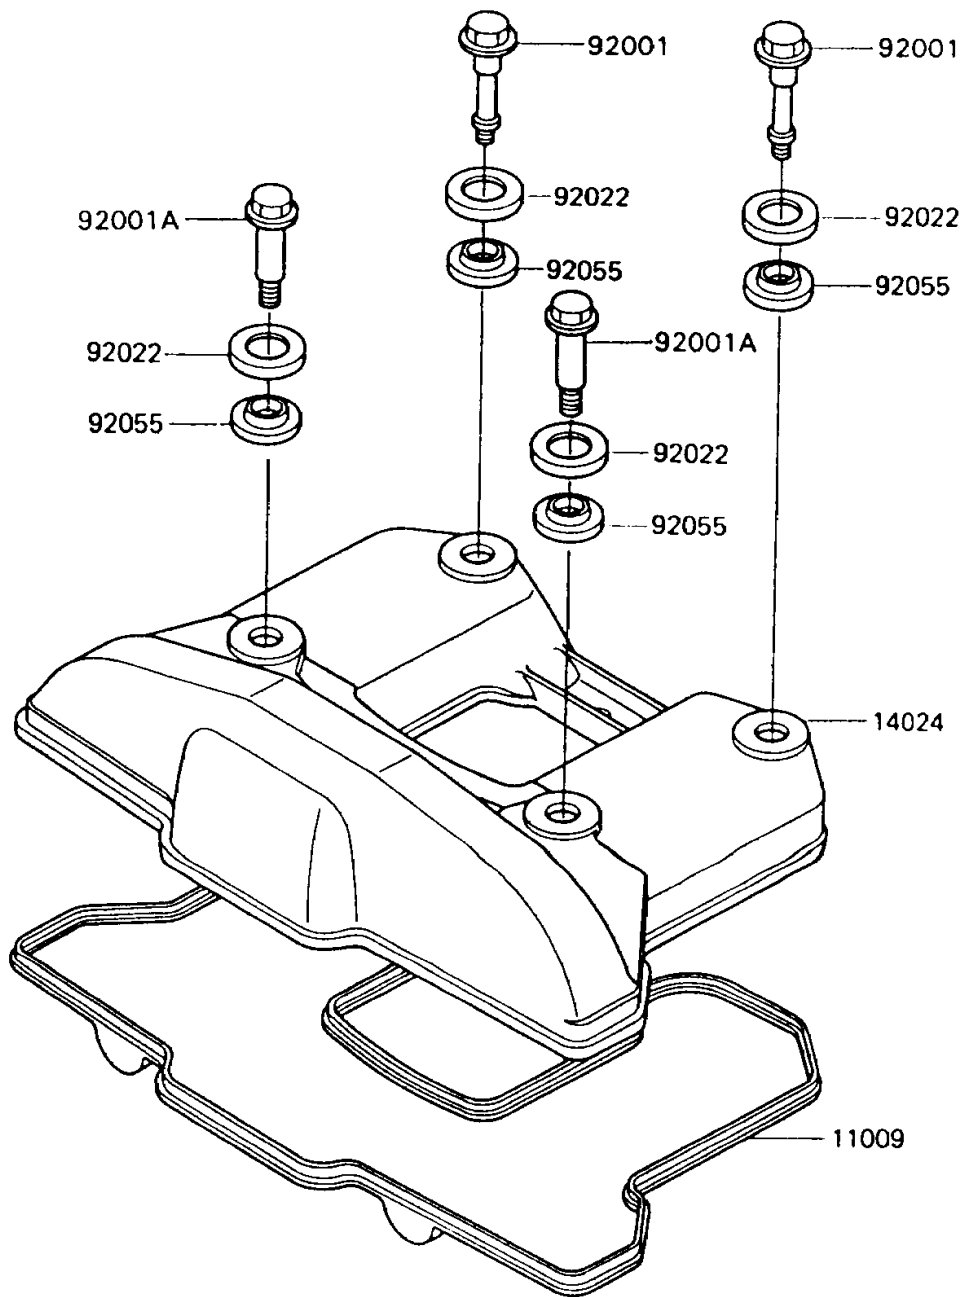

1992 KLR650 PARTS DIAGRAM

Cylinder Head Cover

E1112

1992 KLR650 PARTS LIST

Cylinder Head Cover

ITEM NAME	PART NUMBER	QUANTITY
GASKET,HEAD COVER (Ref # 11009)	11009-1365	1
COVER,CYLINDER HEAD (Ref # 14024)	14024-1388	1
BOLT,L=46.5 (Ref # 92001)	92001-1853	2
BOLT,L=34.5 (Ref # 92001A)	92001-1854	2
WASHER,HEAD COVER BOLT (Ref # 92022)	92022-1487	4
RING-O,HEAD COVER BOLT (Ref # 92055)	92055-1225	4