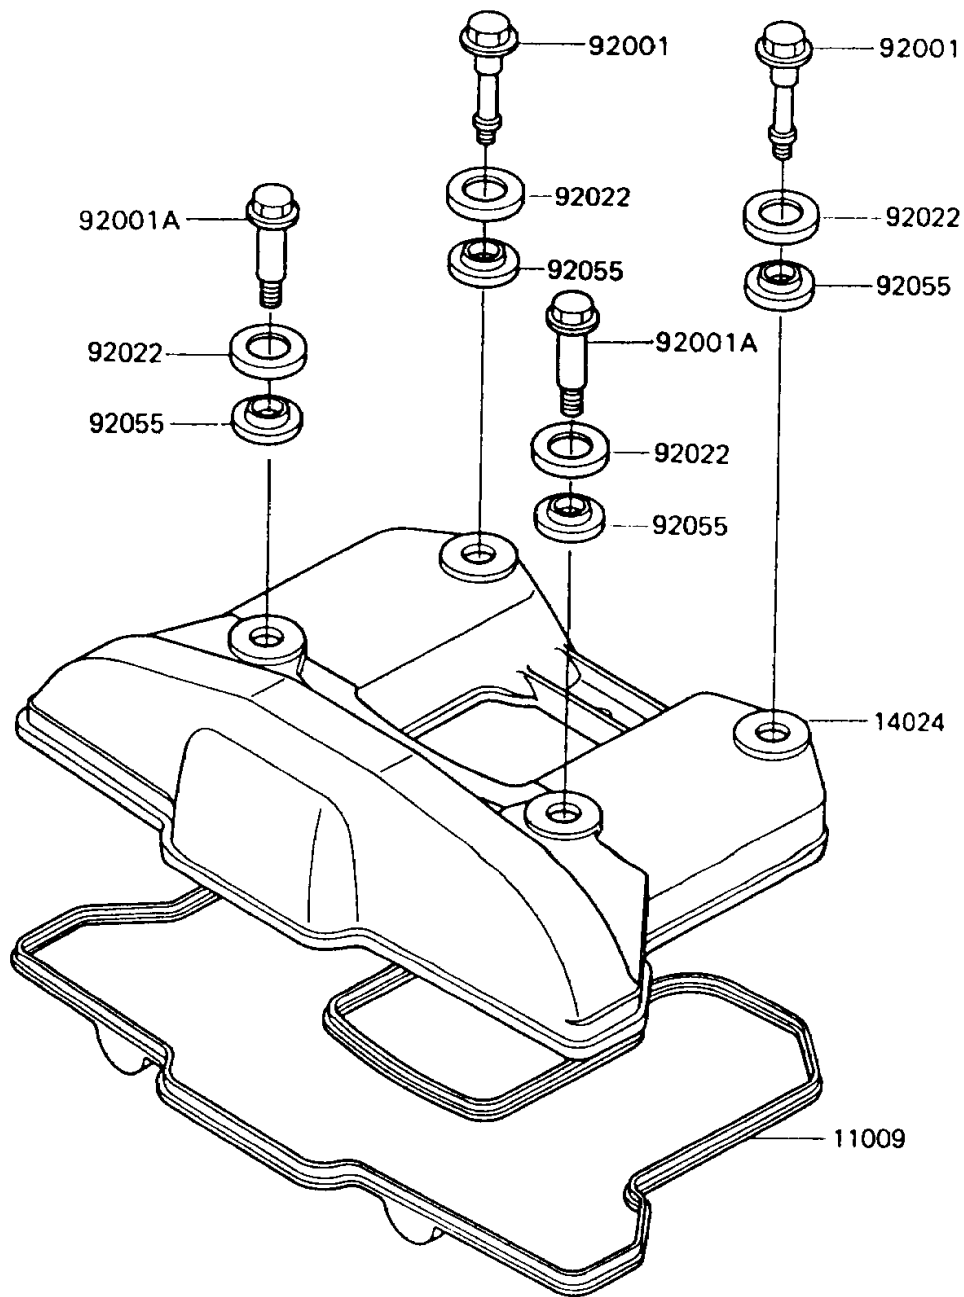

1994 KLR650 PARTS DIAGRAM

Cylinder Head Cover

E1112

1994 KLR650 PARTS LIST

Cylinder Head Cover

ITEM NAME	PART NUMBER	QUANTITY
GASKET,HEAD COVER (Ref # 11009)	11009-1365	1
COVER,CYLINDER HEAD (Ref # 14024)	14024-1388	1
BOLT,L=46.5 (Ref # 92001)	92001-1853	2
BOLT,L=34.5 (Ref # 92001A)	92001-1854	2
WASHER,HEAD COVER BOLT (Ref # 92022)	92022-1487	4
RING-O,HEAD COVER BOLT (Ref # 92055)	92055-1225	4