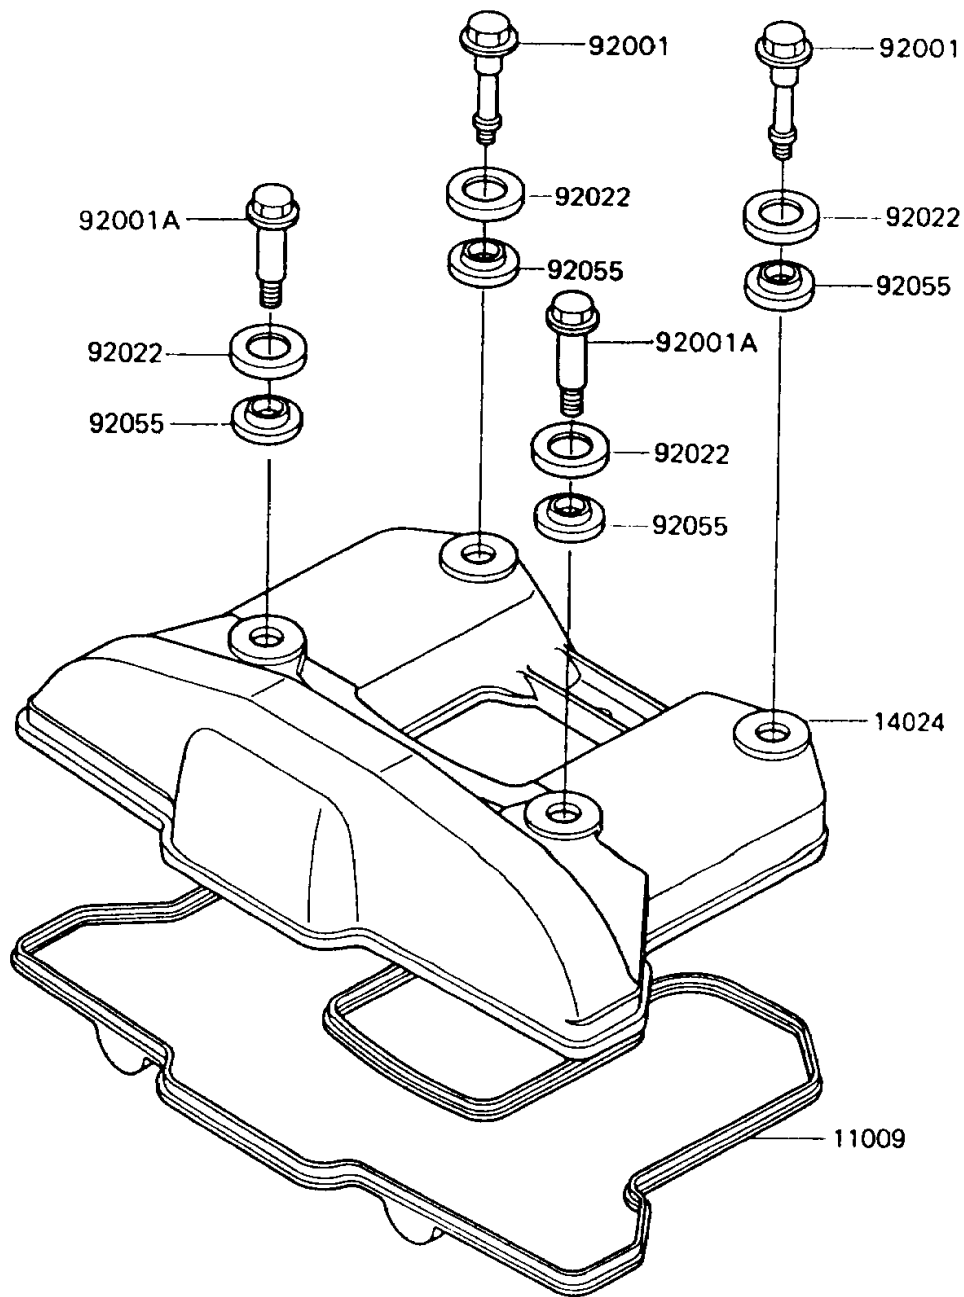

1995 KLR650 PARTS DIAGRAM

Cylinder Head Cover

E1112

1995 KLR650 PARTS LIST

Cylinder Head Cover

ITEM NAME	PART NUMBER	QUANTITY
GASKET,HEAD COVER (Ref # 11009)	11009-1365	1
COVER,CYLINDER HEAD (Ref # 14024)	14024-1388	1
BOLT,L=46.5 (Ref # 92001)	92001-1853	2
BOLT,L=34.5 (Ref # 92001A)	92001-1854	2
WASHER,HEAD COVER BOLT (Ref # 92022)	92022-1487	4
RING-O,HEAD COVER BOLT (Ref # 92055)	92055-1225	4