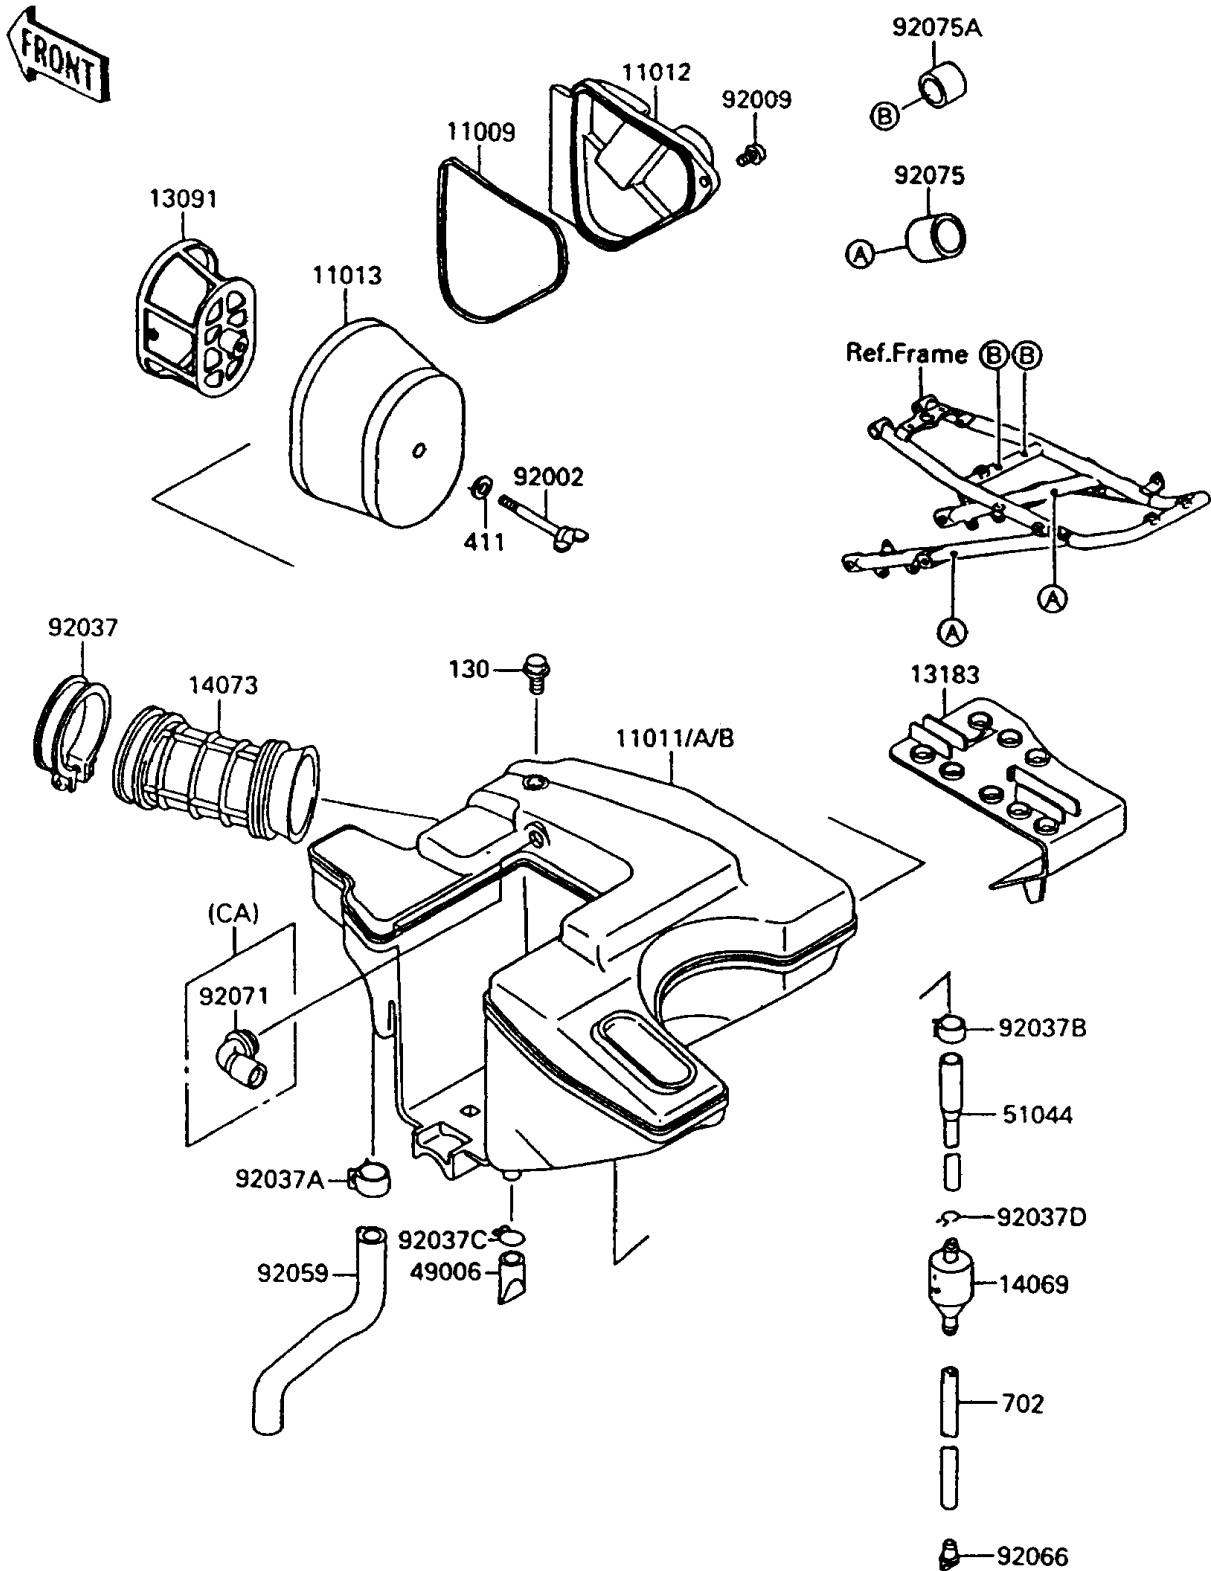

# 1994 KLR650 PARTS DIAGRAM

Air Cleaner

E1130

# 1994 KLR650 PARTS LIST

## Air Cleaner

ITEM NAME	PART NUMBER	QUANTITY
GASKET (Ref # 11009)	11009-1649	1
CASE-AIR FILTER (Ref # 11011)	11011-1300	1
CASE-AIR FILTER (Ref # 11011A)	11011-1301	1
CASE-AIR FILTER (Ref # 11011B)	11011-1302	1
CAP,AIR FILTER (Ref # 11012)	11012-1681	1
ELEMENT-AIR FILTER (Ref # 11013)	11013-1152	1
HOLDER (Ref # 13091)	13091-1473	1
PLATE (Ref # 13183)	13183-1118	1
BREATHER (Ref # 14069)	14069-1051	1
DUCT (Ref # 14073)	14073-1288	1
BOOT (Ref # 49006)	49006-1211	2
TUBE-ASSY,AIR FILTER (Ref # 51044)	51044-1105	1
BOLT (Ref # 92002)	92002-1904	1
SCREW (Ref # 92009)	92009-1460	1
CLAMP (Ref # 92037)	92037-1859	1
CLAMP (Ref # 92037A)	92037-1860	1
CLAMP (Ref # 92037B)	92037-1861	1
CLAMP,14.5MM (Ref # 92037C)	92037-1900	2
CLAMP,TUBE (Ref # 92037D)	92037-1972	1
TUBE (Ref # 92059)	92059-1774	1
PLUG,DRAIN (Ref # 92066)	92066-1211	1
GROMMET,AIR FILTER (Ref # 92071)	92071-1147	1
DAMPER,25X31X30 (Ref # 92075)	92075-1906	2
DAMPER,18X27X20 (Ref # 92075A)	92075-1907	2
BOLT-FLANGED,6X10 (Ref # 130)	130G0610	1
WASHER-PLAIN,6MM (Ref # 411)	411E0600	1
TUBE-RUBBER (Ref # 702)	702A0770	1