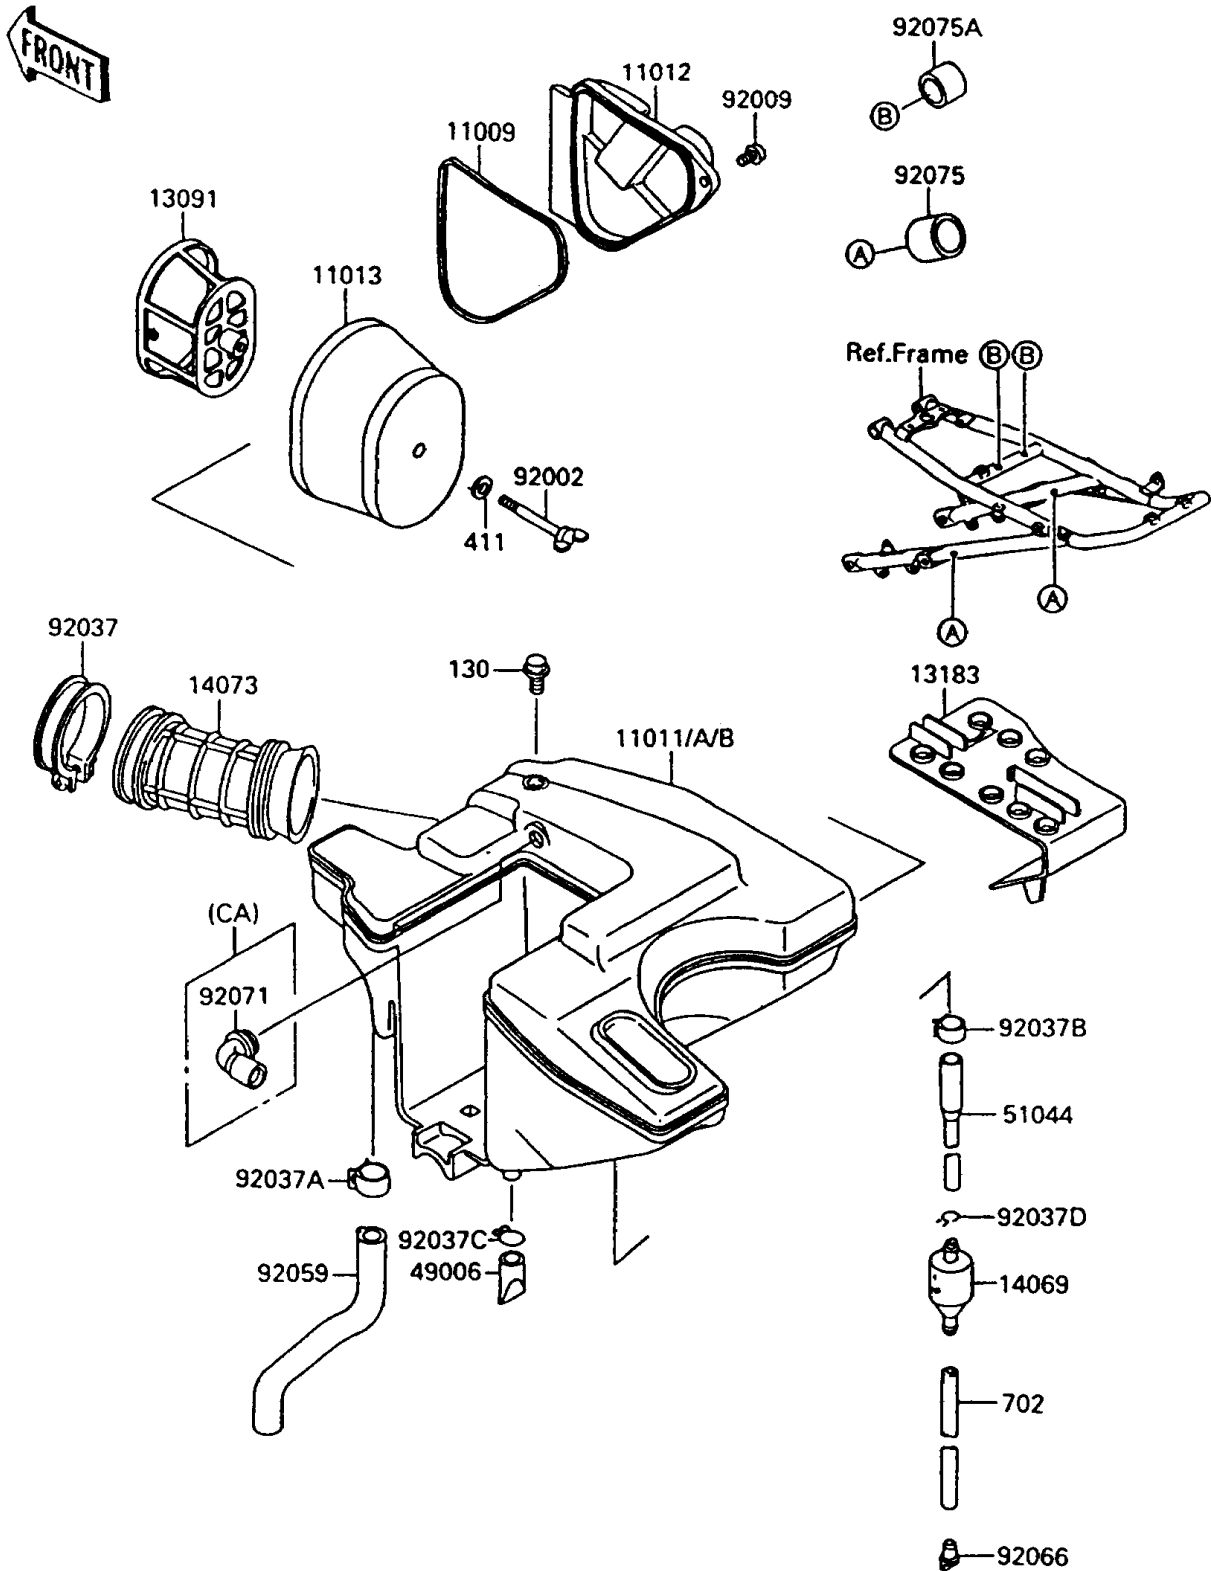

1995 KLR650 PARTS DIAGRAM

Air Cleaner

E1130

1995 KLR650 PARTS LIST

Air Cleaner

ITEM NAME	PART NUMBER	QUANTITY
GASKET (Ref # 11009)	11009-1649	1
CASE-AIR FILTER (Ref # 11011)	11011-1300	1
CASE-AIR FILTER (Ref # 11011A)	11011-1301	1
CASE-AIR FILTER (Ref # 11011B)	11011-1302	1
CAP,AIR FILTER (Ref # 11012)	11012-1681	1
ELEMENT-AIR FILTER (Ref # 11013)	11013-1152	1
HOLDER (Ref # 13091)	13091-1473	1
PLATE (Ref # 13183)	13183-1118	1
BREATHER (Ref # 14069)	14069-1051	1
DUCT (Ref # 14073)	14073-1288	1
BOOT (Ref # 49006)	49006-1211	2
TUBE-ASSY,AIR FILTER (Ref # 51044)	51044-1105	1
BOLT (Ref # 92002)	92002-1904	1
SCREW (Ref # 92009)	92009-1460	1
CLAMP (Ref # 92037)	92037-1859	1
CLAMP (Ref # 92037A)	92037-1860	1
CLAMP (Ref # 92037B)	92037-1861	1
CLAMP,14.5MM (Ref # 92037C)	92037-1900	2
CLAMP,TUBE (Ref # 92037D)	92037-1972	1
TUBE (Ref # 92059)	92059-1774	1
PLUG,DRAIN (Ref # 92066)	92066-1211	1
GROMMET,AIR FILTER (Ref # 92071)	92071-1147	1
DAMPER,25X31X30 (Ref # 92075)	92075-1906	2
DAMPER,18X27X20 (Ref # 92075A)	92075-1907	2
BOLT-FLANGED,6X10 (Ref # 130)	130G0610	1
WASHER-PLAIN,6MM (Ref # 411)	411E0600	1
TUBE-RUBBER (Ref # 702)	702A0770	1