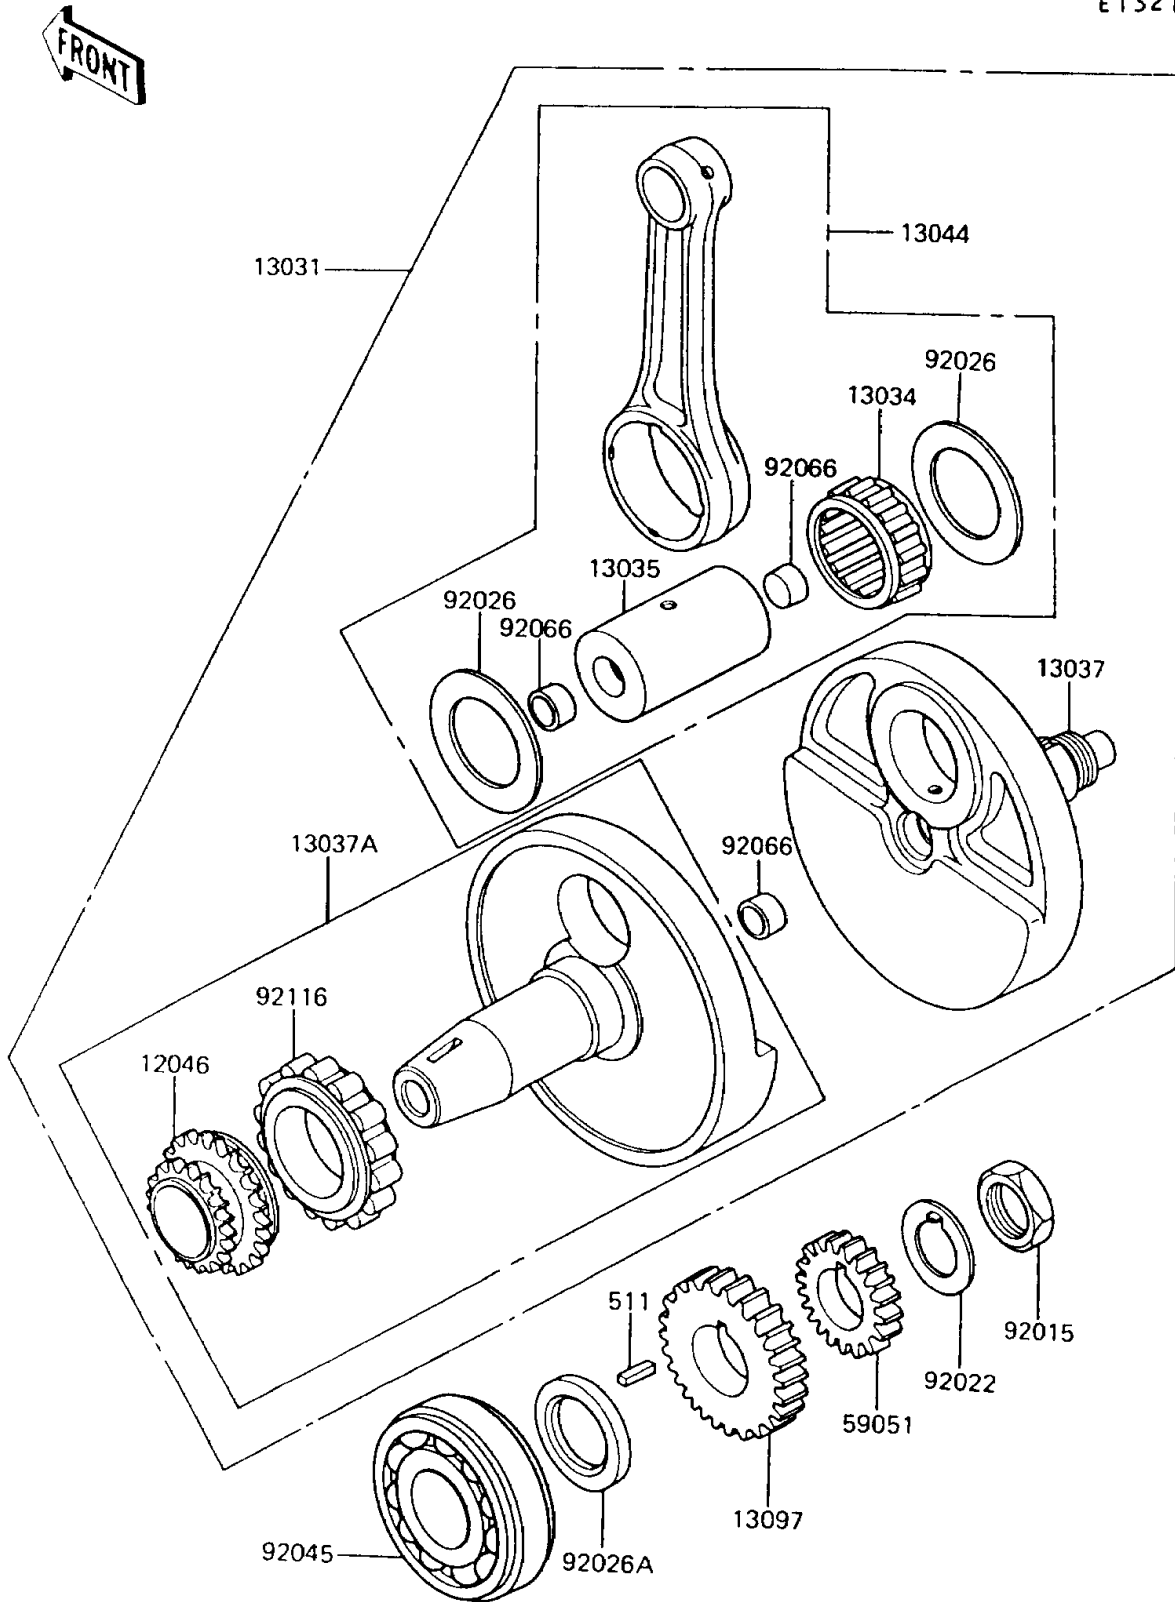

1994 KLR650 PARTS DIAGRAM

Crankshaft

E1321

1994 KLR650 PARTS LIST

Crankshaft

ITEM NAME	PART NUMBER	QUANTITY
SPROCKET,CAM&BALANCER (Ref # 12046)	12046-1070	1
CRANKSHAFT-COMP (Ref # 13031)	13031-1276	1
BEARING-BIG END (Ref # 13034)	13034-1084	1
PIN-CRANK (Ref # 13035)	13035-1066	1
CRANKSHAFT,RH (Ref # 13037)	13037-1351	1
CRANKSHAFT,LH (Ref # 13037A)	13037-5077	1
SET-CONNECTING ROD (Ref # 13044)	13044-5073	1
GEAR-PRIMARY SPUR,33T (Ref # 13097)	13097-1185	1
GEAR-SPUR,27T (Ref # 59051)	59051-1145	1
NUT,22MM (Ref # 92015)	92015-1320	1
WASHER,CLAW,22X40X1 (Ref # 92022)	92022-1490	1
SPACER,40X60X1.5 (Ref # 92026)	92026-1279	2
SPACER,30X50X4 (Ref # 92026A)	92026-1280	1
BEARING-BALL,TM-SX08A50C3 (Ref # 92045)	92045-1187	1
PLUG (Ref # 92066)	92066-1154	3
BEARING-ROLLER,L40-11C3 (Ref # 92116)	92116-1064	1
KEY-SUNK (Ref # 511)	511A0520	1