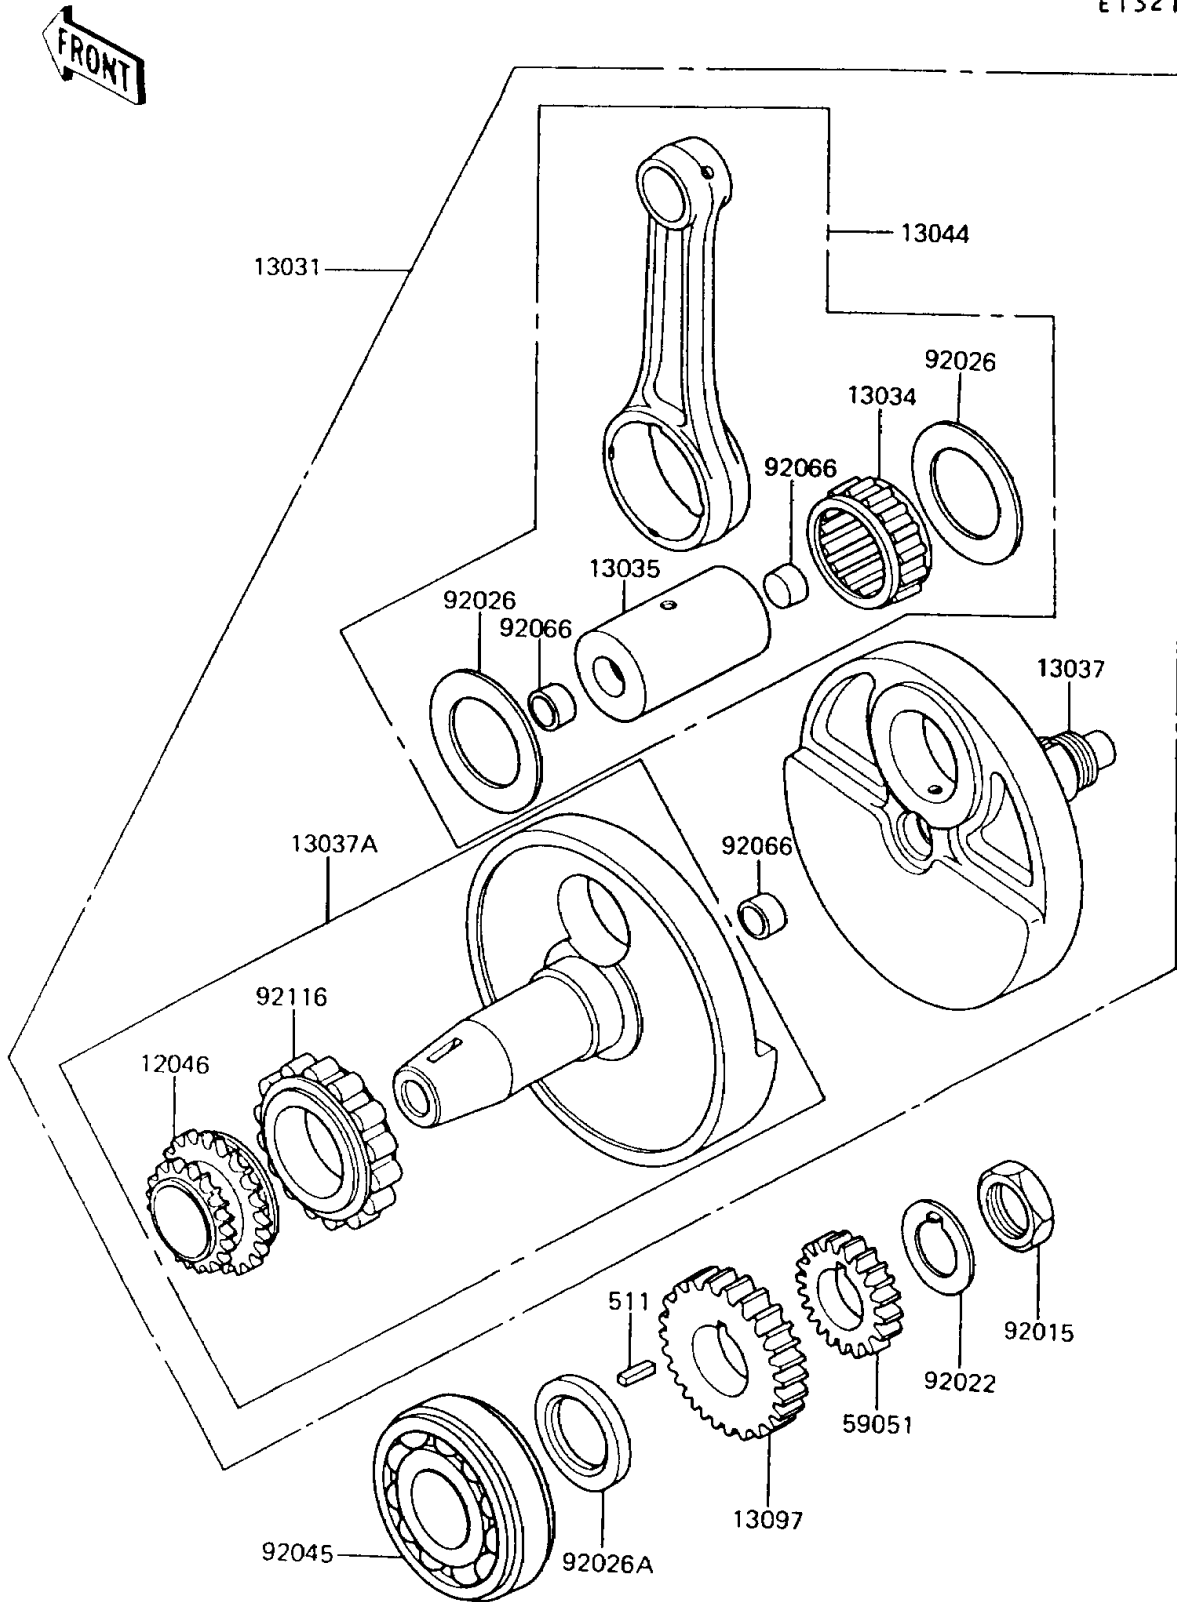

1995 KLR650 PARTS DIAGRAM

Crankshaft

E1321

1995 KLR650 PARTS LIST

Crankshaft

ITEM NAME	PART NUMBER	QUANTITY
SPROCKET,CAM&BALANCER (Ref # 12046)	12046-1070	1
CRANKSHAFT-COMP (Ref # 13031)	13031-1276	1
BEARING-BIG END (Ref # 13034)	13034-1084	1
PIN-CRANK (Ref # 13035)	13035-1066	1
CRANKSHAFT,RH (Ref # 13037)	13037-1351	1
CRANKSHAFT,LH (Ref # 13037A)	13037-5077	1
SET-CONNECTING ROD (Ref # 13044)	13044-5073	1
GEAR-PRIMARY SPUR,33T (Ref # 13097)	13097-1185	1
GEAR-SPUR,27T (Ref # 59051)	59051-1145	1
NUT,22MM (Ref # 92015)	92015-1320	1
WASHER,CLAW,22X40X1 (Ref # 92022)	92022-1490	1
SPACER,40X60X1.5 (Ref # 92026)	92026-1279	2
SPACER,30X50X4 (Ref # 92026A)	92026-1280	1
BEARING-BALL,TM-SX08A50C3 (Ref # 92045)	92045-1187	1
PLUG (Ref # 92066)	92066-1154	3
BEARING-ROLLER,L40-11C3 (Ref # 92116)	92116-1064	1
KEY-SUNK (Ref # 511)	511A0520	1