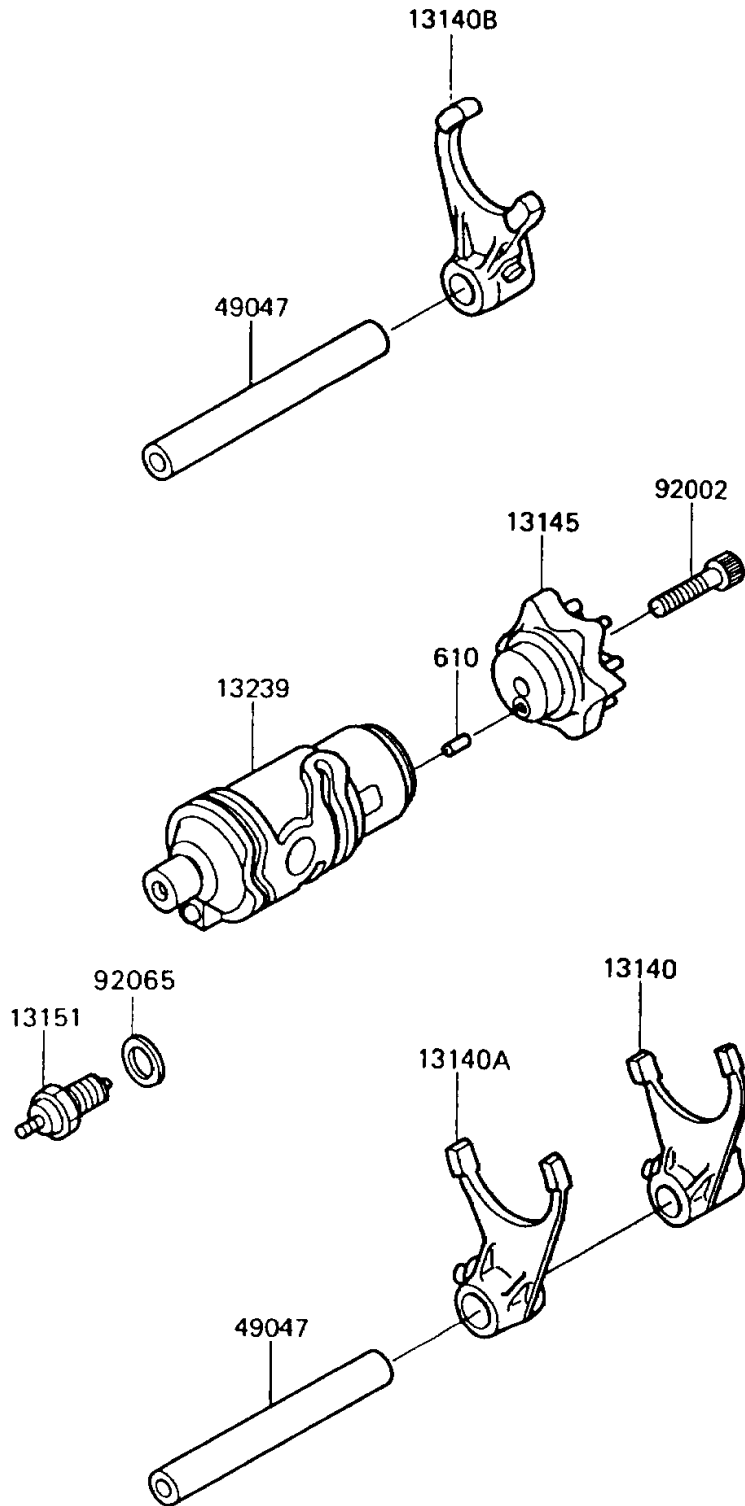

1994 KLR650 PARTS DIAGRAM

Gear Change Drum/Shift Fork(s)

E1362

1994 KLR650 PARTS LIST

Gear Change Drum/Shift Fork(s)

ITEM NAME	PART NUMBER	QUANTITY
FORK-SHIFT,LOW (Ref # 13140)	13140-1023	1
FORK-SHIFT,2ND&3RD (Ref # 13140A)	13140-1024	1
FORK-SHIFT,4TH&TOP (Ref # 13140B)	13140-1025	1
CAM-CHANGE DRUM (Ref # 13145)	13145-1051	1
SWITCH-COMP,NEUTRAL (Ref # 13151)	13151-1007	1
DRUM-ASSY-CHANGE (Ref # 13239)	13239-1103	1
ROD-SHIFT,L=93.7 (Ref # 49047)	49047-1003	2
BOLT,SOCKET,6X25 (Ref # 92002)	92002-1696	1
GASKET,10.5X16X1,DRAIN PLUG (Ref # 92065)	92065-058	1
ROLLER,4X10 (Ref # 610)	610A0410	1