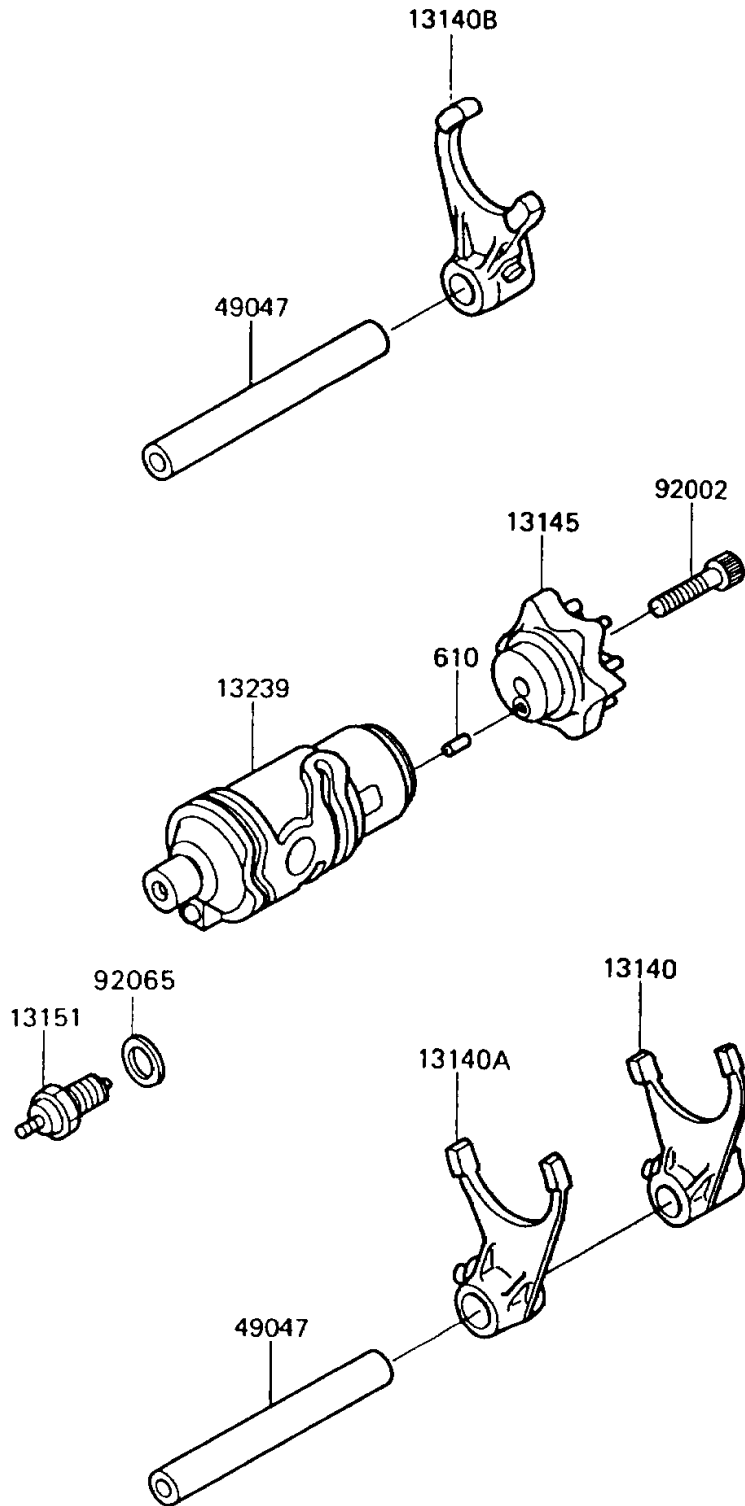

1995 KLR650 PARTS DIAGRAM

Gear Change Drum/Shift Fork(s)

E1362

1995 KLR650 PARTS LIST

Gear Change Drum/Shift Fork(s)

ITEM NAME	PART NUMBER	QUANTITY
FORK-SHIFT,LOW (Ref # 13140)	13140-1023	1
FORK-SHIFT,2ND&3RD (Ref # 13140A)	13140-1024	1
FORK-SHIFT,4TH&TOP (Ref # 13140B)	13140-1025	1
CAM-CHANGE DRUM (Ref # 13145)	13145-1051	1
SWITCH-COMP,NEUTRAL (Ref # 13151)	13151-1007	1
DRUM-ASSY-CHANGE (Ref # 13239)	13239-1103	1
ROD-SHIFT,L=93.7 (Ref # 49047)	49047-1003	2
BOLT,SOCKET,6X25 (Ref # 92002)	92002-1696	1
GASKET,10.5X16X1,DRAIN PLUG (Ref # 92065)	92065-058	1
ROLLER,4X10 (Ref # 610)	610A0410	1