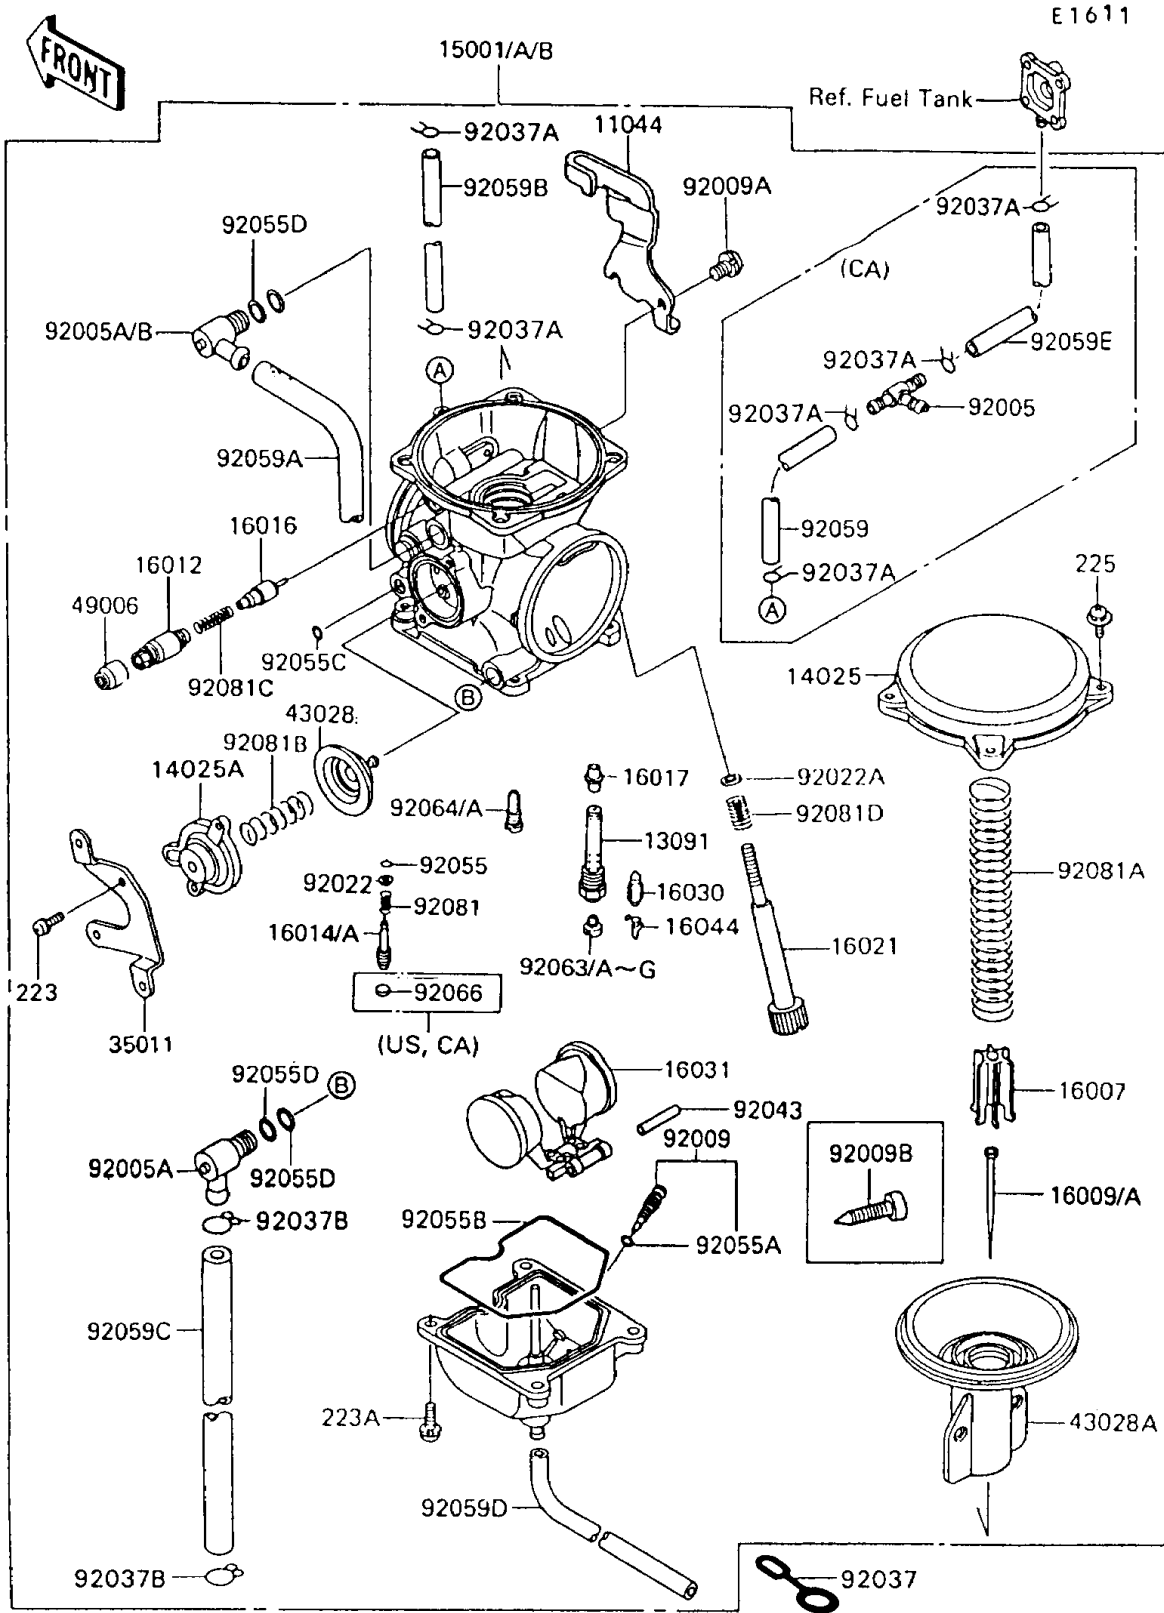

# 1992 KLR650 PARTS DIAGRAM

Carburetor

## Carburetor

| ITEM NAME                                 | PART NUMBER | QUANTITY |
|---|-------------|----------|
| PLUG,PILOT AIR SCREW,6.9X2 (Ref # 92066)  | 92066-1051  | 1        |
| SPRING,PILOT ADJUST SCREW (Ref # 92081)   | 92081-1002  | 1        |
| SPRING,DIAPHRAGM VALVE (Ref # 92081A)     | 92081-1718  | 1        |
| SPRING,AIR CUT VALVE (Ref # 92081B)       | 92081-1719  | 1        |
| SPRING,PLUNGER (Ref # 92081C)             | 92081-1720  | 1        |
| SPRING,THROTTLE STOP SCREW (Ref # 92081D) | 92081-1721  | 1        |
| SCREW-PAN-WS-CROS (Ref # 223)             | 223C0410    | 2        |
| SCREW-PAN-WS-CROS (Ref # 223A)            | 223C0416    | 4        |
| SCREW-PAN-WSP-CROS (Ref # 225)            | 225C0418    | 4        |