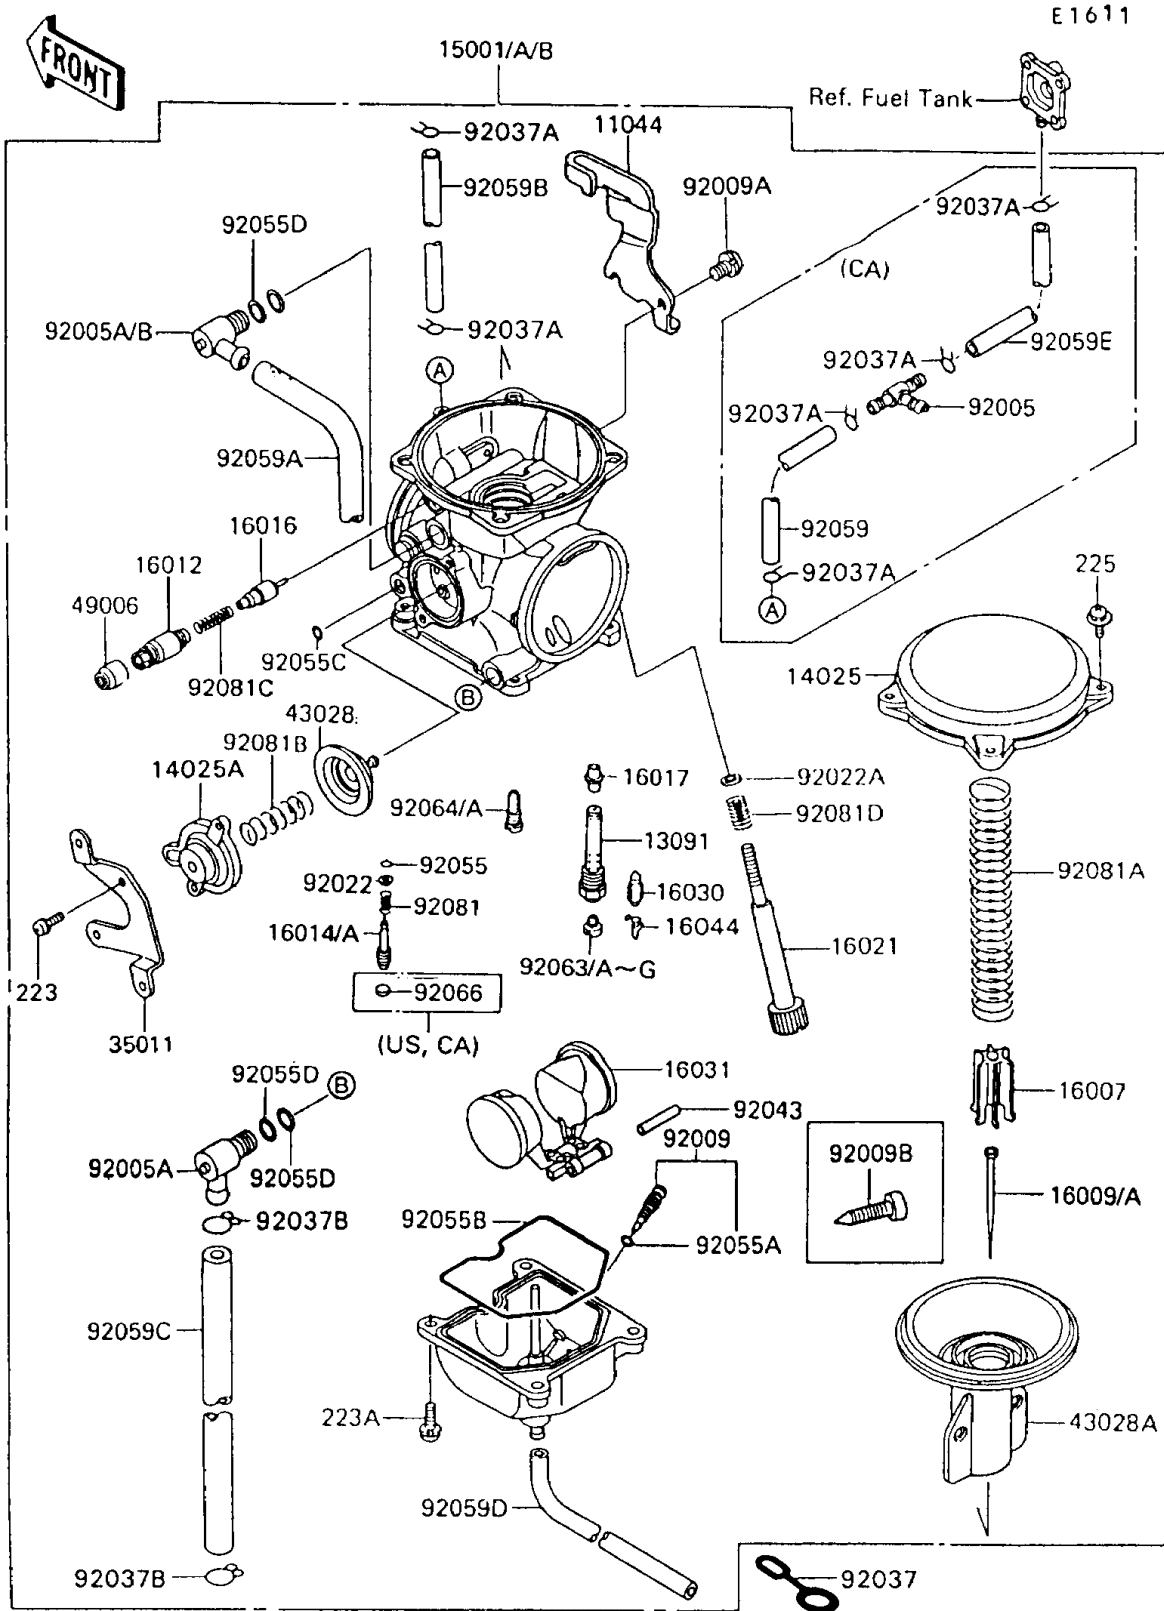

1995 KLR650 PARTS DIAGRAM

Carburetor