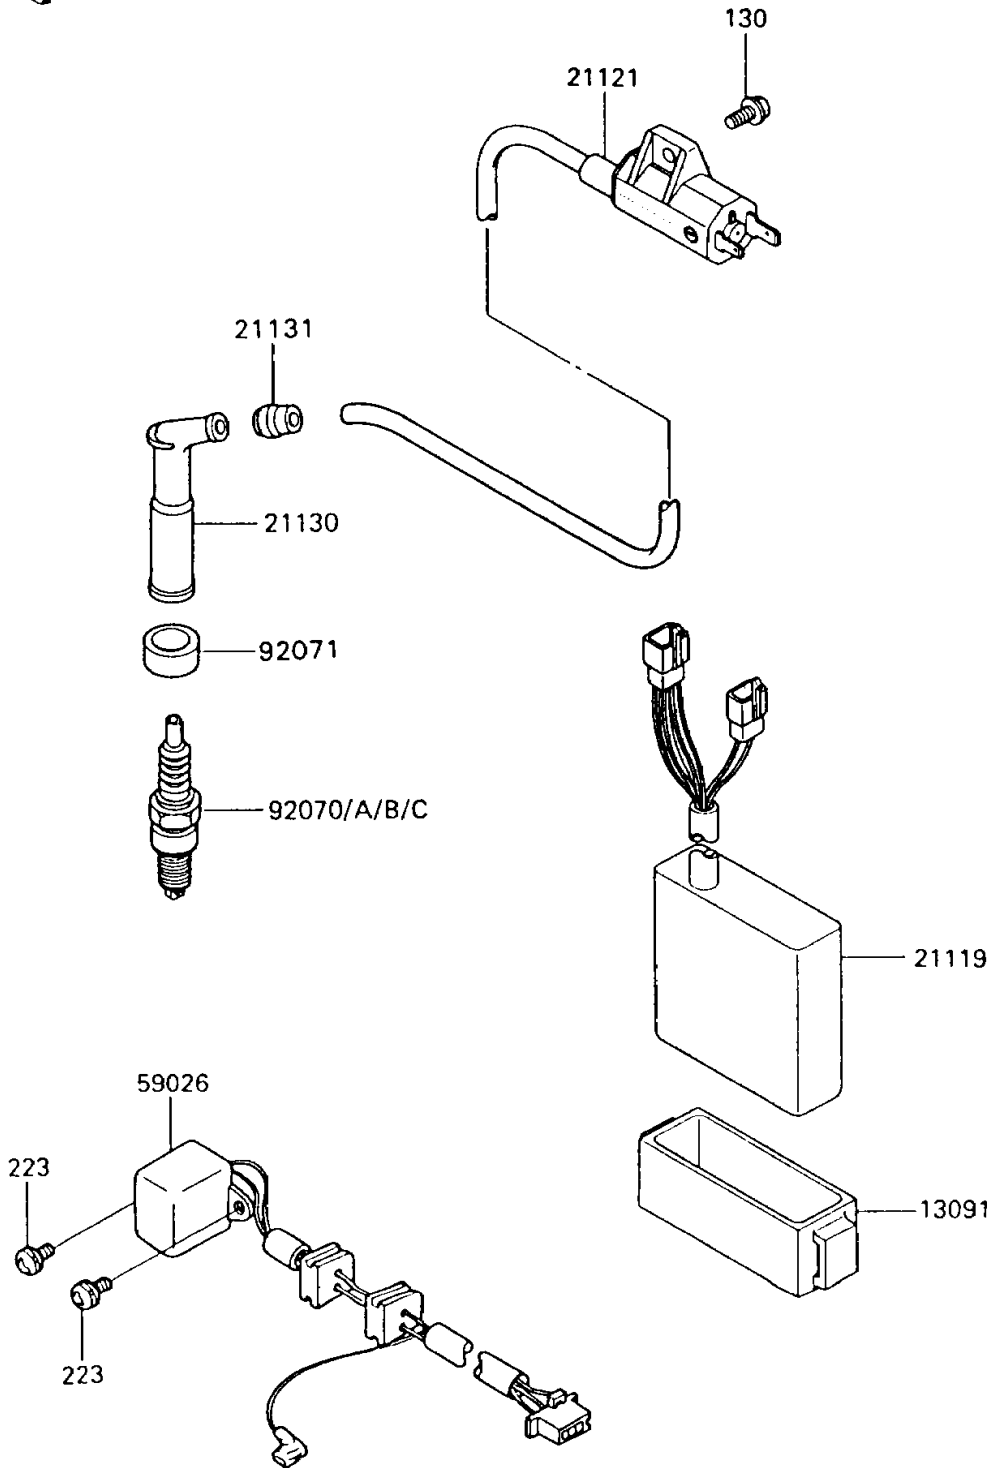

1992 KLR650 PARTS DIAGRAM

Ignition System

E1830

1992 KLR650 PARTS LIST

Ignition System

ITEM NAME	PART NUMBER	QUANTITY
-----------	-------------	----------