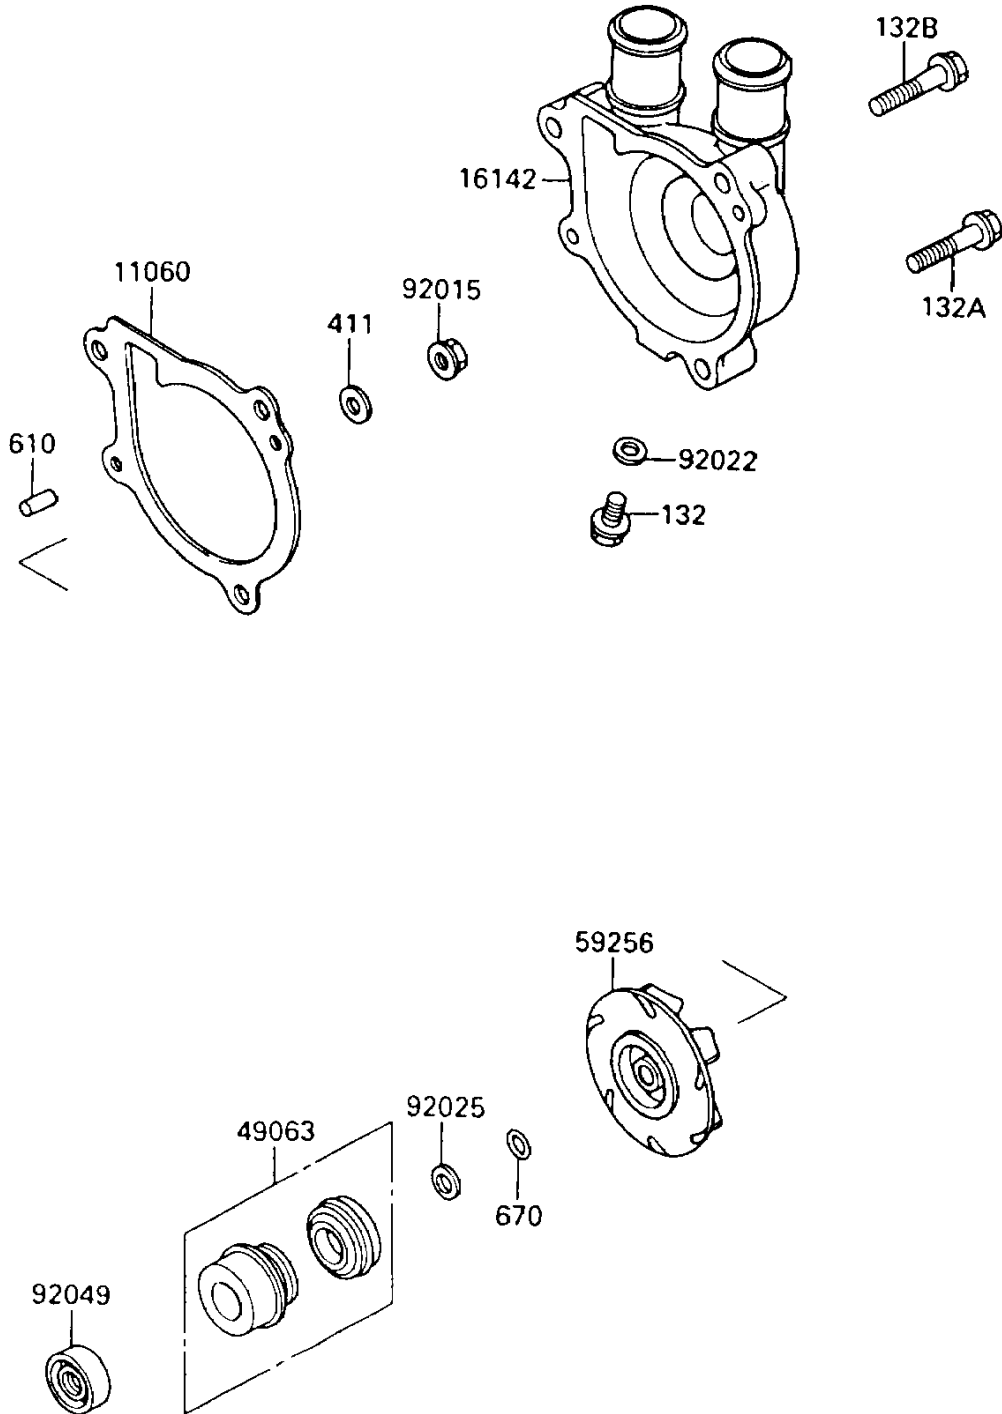

1992 KLR650 PARTS DIAGRAM

Water Pump

E3031

1992 KLR650 PARTS LIST

Water Pump

ITEM NAME	PART NUMBER	QUANTITY
-----------	-------------	----------