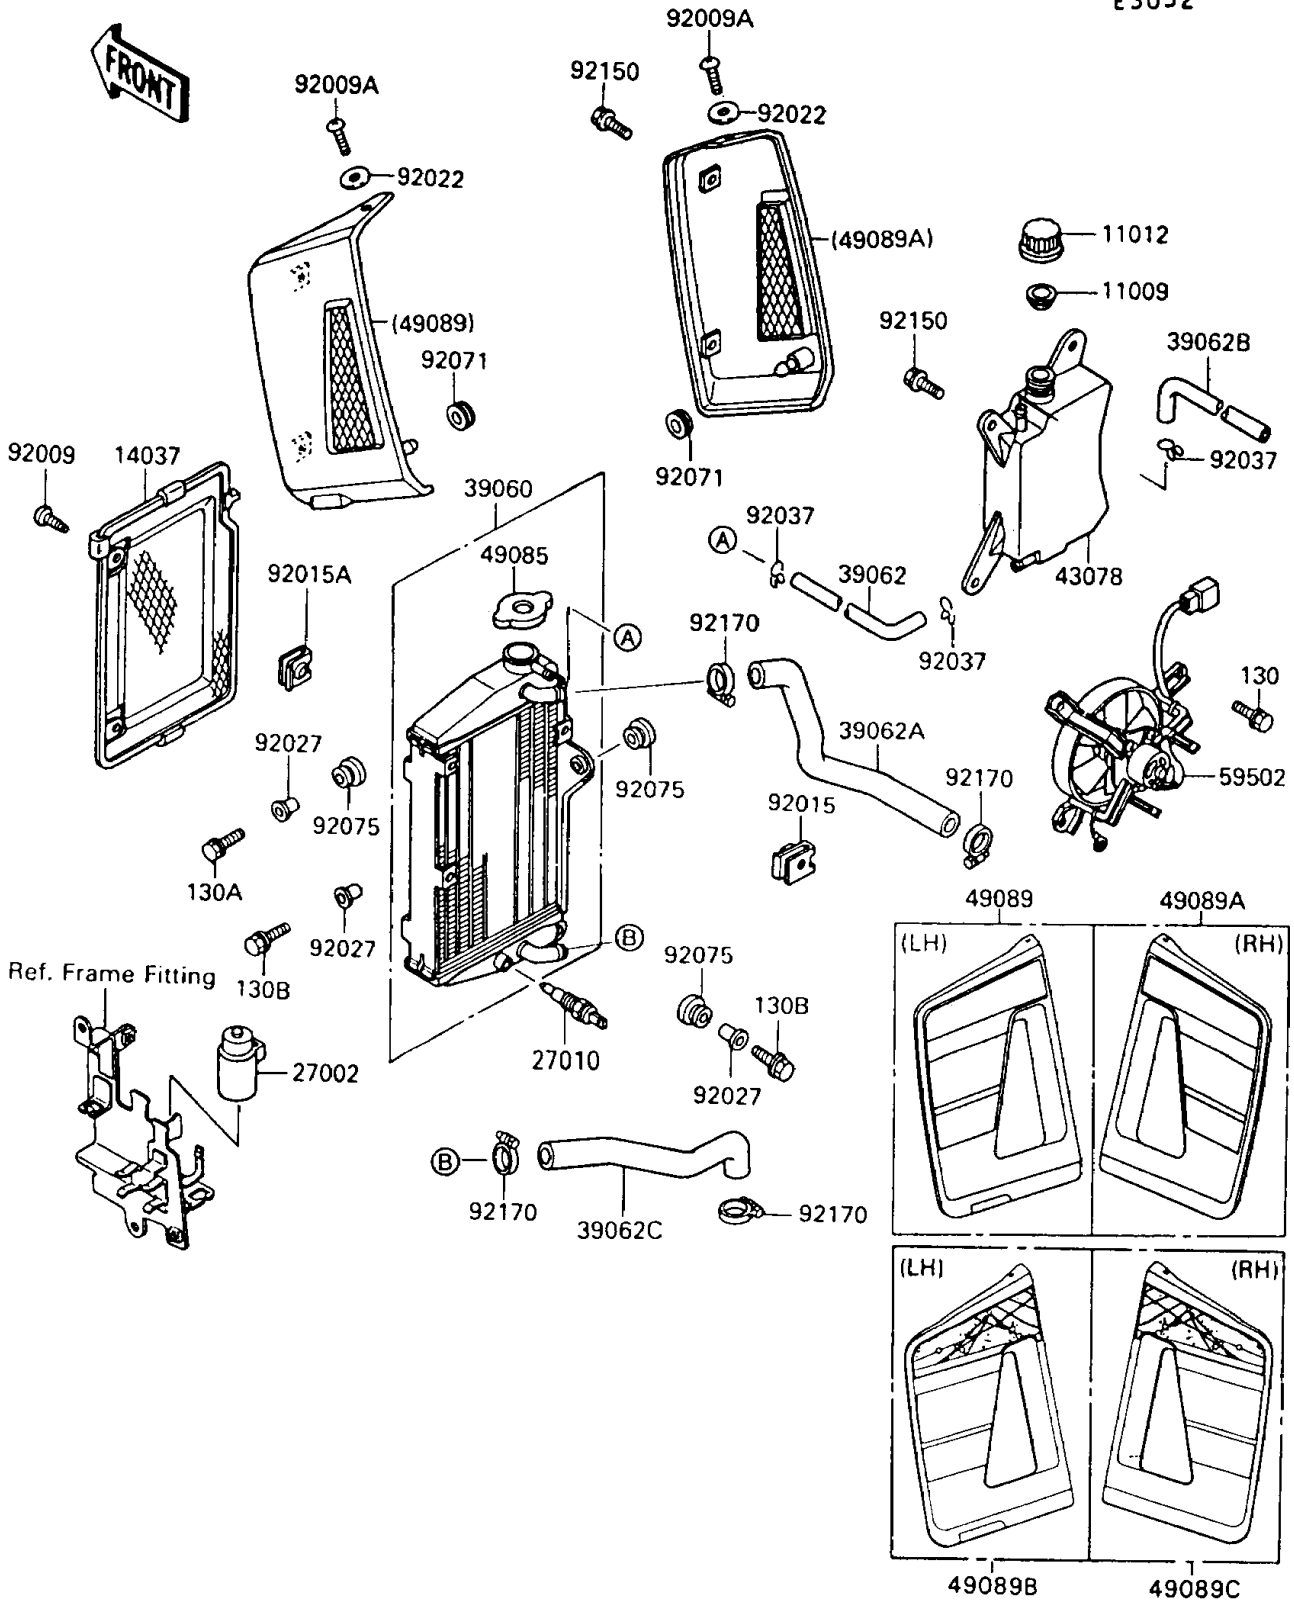

1995 KLR650 PARTS DIAGRAM

Radiator

E 3032

1995 KLR650 PARTS LIST

Radiator

ITEM NAME	PART NUMBER	QUANTITY
GASKET,RESERVOIR TANK CAP (Ref # 11009)	11009-1145	1
CAP (Ref # 11012)	11012-1084	1
SCREEN (Ref # 14037)	14037-1088	1
RELAY-ASSY (Ref # 27002)	27002-1051	1
SWITCH,FAN (Ref # 27010)	27010-1167	1
RADIATOR (Ref # 39060)	39060-1074	1
HOSE-COOLING (Ref # 39062)	39062-1125	1
HOSE-COOLING,HEAD-RADIATOR (Ref # 39062A)	39062-1217	1
HOSE-COOLING,RESERVOIR (Ref # 39062B)	39062-1220	1
HOSE-COOLING,RADIATOR-PUMP (Ref # 39062C)	39062-1243	1
RESERVOIR (Ref # 43078)	43078-1083	1
CAP-ASSY-PRESSURE (Ref # 49085)	49085-1066	1
SHROUD-ENGINE,LH,P.WHITE (Ref # 49089B)	49089-5199-6F	1
SHROUD-ENGINE,RH,P.WHITE (Ref # 49089C)	49089-5200-6F	1
FAN-ASSY (Ref # 59502)	59502-1082	1
SCREW,6X12 (Ref # 92009)	92009-1480	2
SCREW,5X14 (Ref # 92009A)	92009-1653	2
NUT (Ref # 92015)	92015-1487	3
NUT,6MM (Ref # 92015A)	92015-1758	2
WASHER,NYLON,5.3X11.5X1.5 (Ref # 92022)	92022-1521	2
COLLAR (Ref # 92027)	92027-1183	3
CLAMP,TUBE (Ref # 92037)	92037-147	3
GROMMET (Ref # 92071)	92071-056	2
DAMPER (Ref # 92075)	92075-1352	3
BOLT,FLANGED,6X16 (Ref # 92150)	92150-1506	4
CLAMP,COOLING HOSE (Ref # 92170)	92170-1033	4
BOLT-FLANGED (Ref # 130)	130J0612	3
BOLT-FLANGED (Ref # 130A)	130J0620	1
BOLT-FLANGED,6X25 (Ref # 130B)	130J0625	2