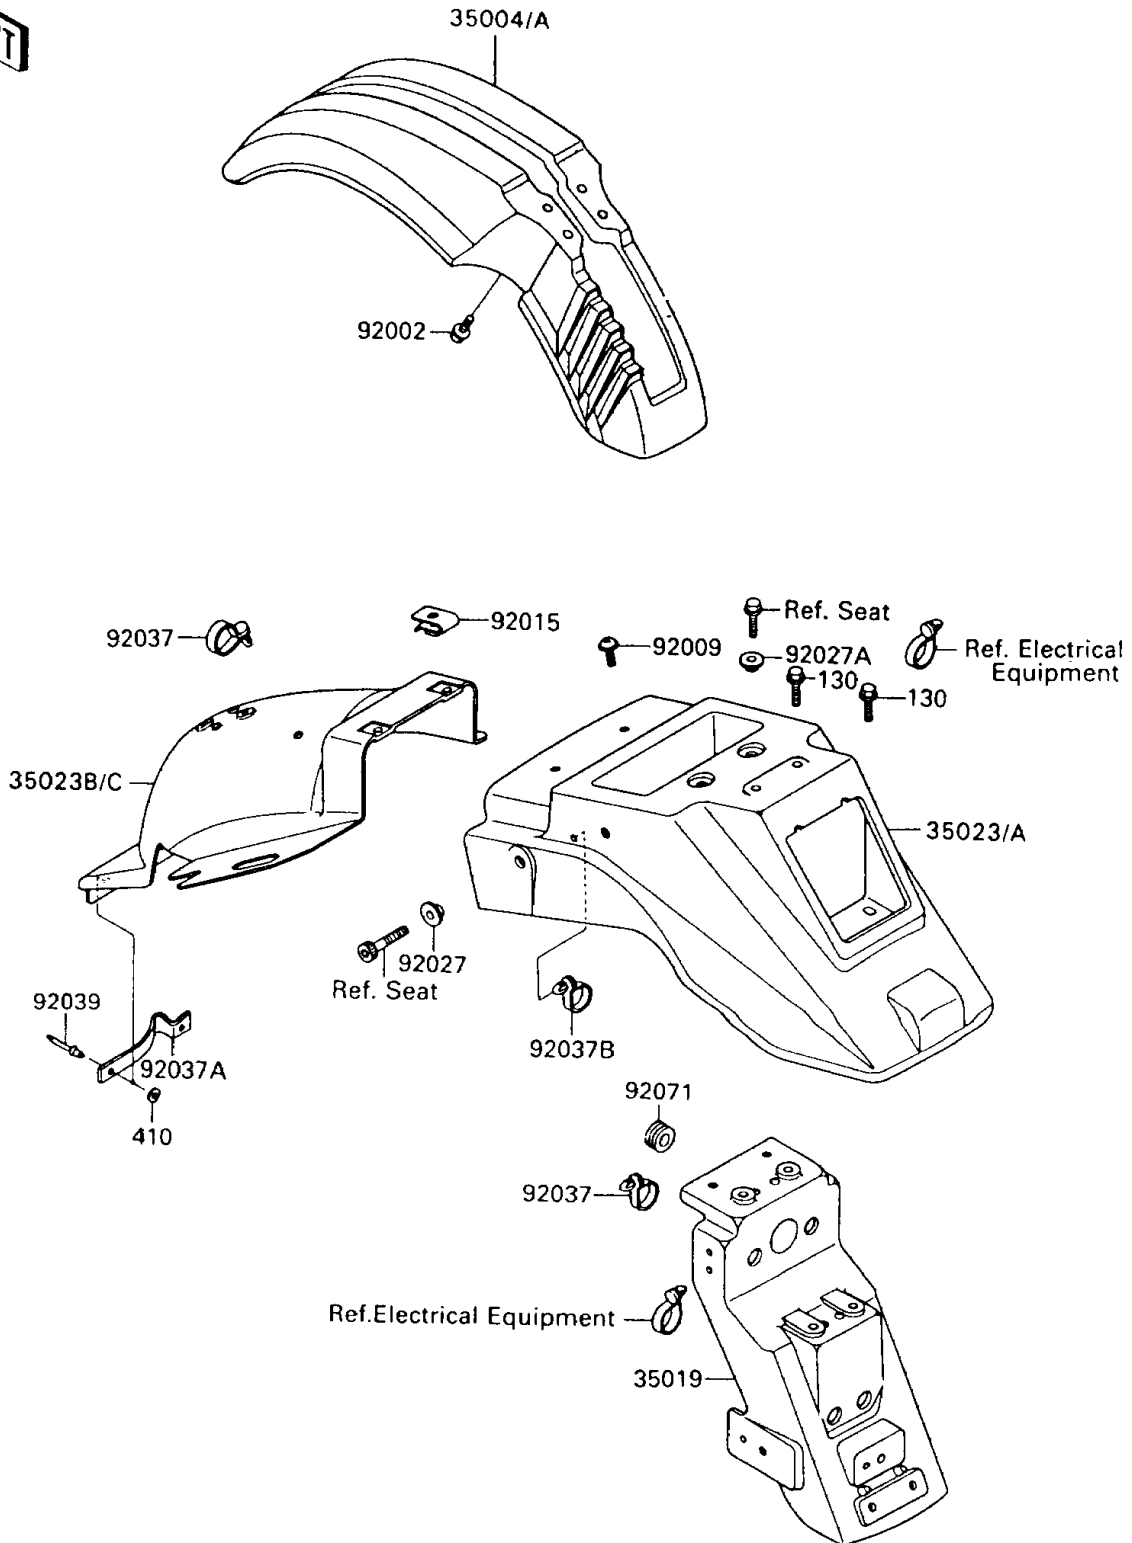

# 1992 KLR650 PARTS DIAGRAM

Fenders

F2170

# 1992 KLR650 PARTS LIST

## Fenders

| ITEM NAME                             | PART NUMBER   | QUANTITY |
|---------------------------------------|---------------|----------|
| FENDER-FRONT,B.BLUE (Ref # 35004A)    | 35004-1199-6K | 1        |
| FLAP,RR (Ref # 35019)                 | 35019-1186    | 1        |
| FENDER-REAR,RR,P.WHITE (Ref # 35023A) | 35023-1180-6F | 1        |
| FENDER-REAR,FR (Ref # 35023B)         | 35023-1181    | 1        |
| FENDER-REAR,FR (Ref # 35023C)         | 35023-1195    | 1        |
| BOLT,6X16 (Ref # 92002)               | 92002-1187    | 4        |
| SCREW,6X14 (Ref # 92009)              | 92009-1288    | 2        |
| NUT,6MM (Ref # 92015)                 | 92015-1602    | 2        |
| COLLAR (Ref # 92027)                  | 92027-1745    | 2        |
| COLLAR (Ref # 92027A)                 | 92027-1794    | 2        |
| CLAMP,HOSE (Ref # 92037)              | 92037-1163    | 2        |
| CLAMP (Ref # 92037A)                  | 92037-1901    | 1        |
| CLAMP (Ref # 92037B)                  | 92037-1903    | 1        |
| RIVET (Ref # 92039)                   | 92039-1038    | 2        |
| GROMMET (Ref # 92071)                 | 92071-1027    | 1        |
| BOLT-FLANGED,6X20 (Ref # 130)         | 130B0620      | 4        |
| WASHER-PLAIN-SMALL,4MM (Ref # 410)    | 410B0400      | 2        |