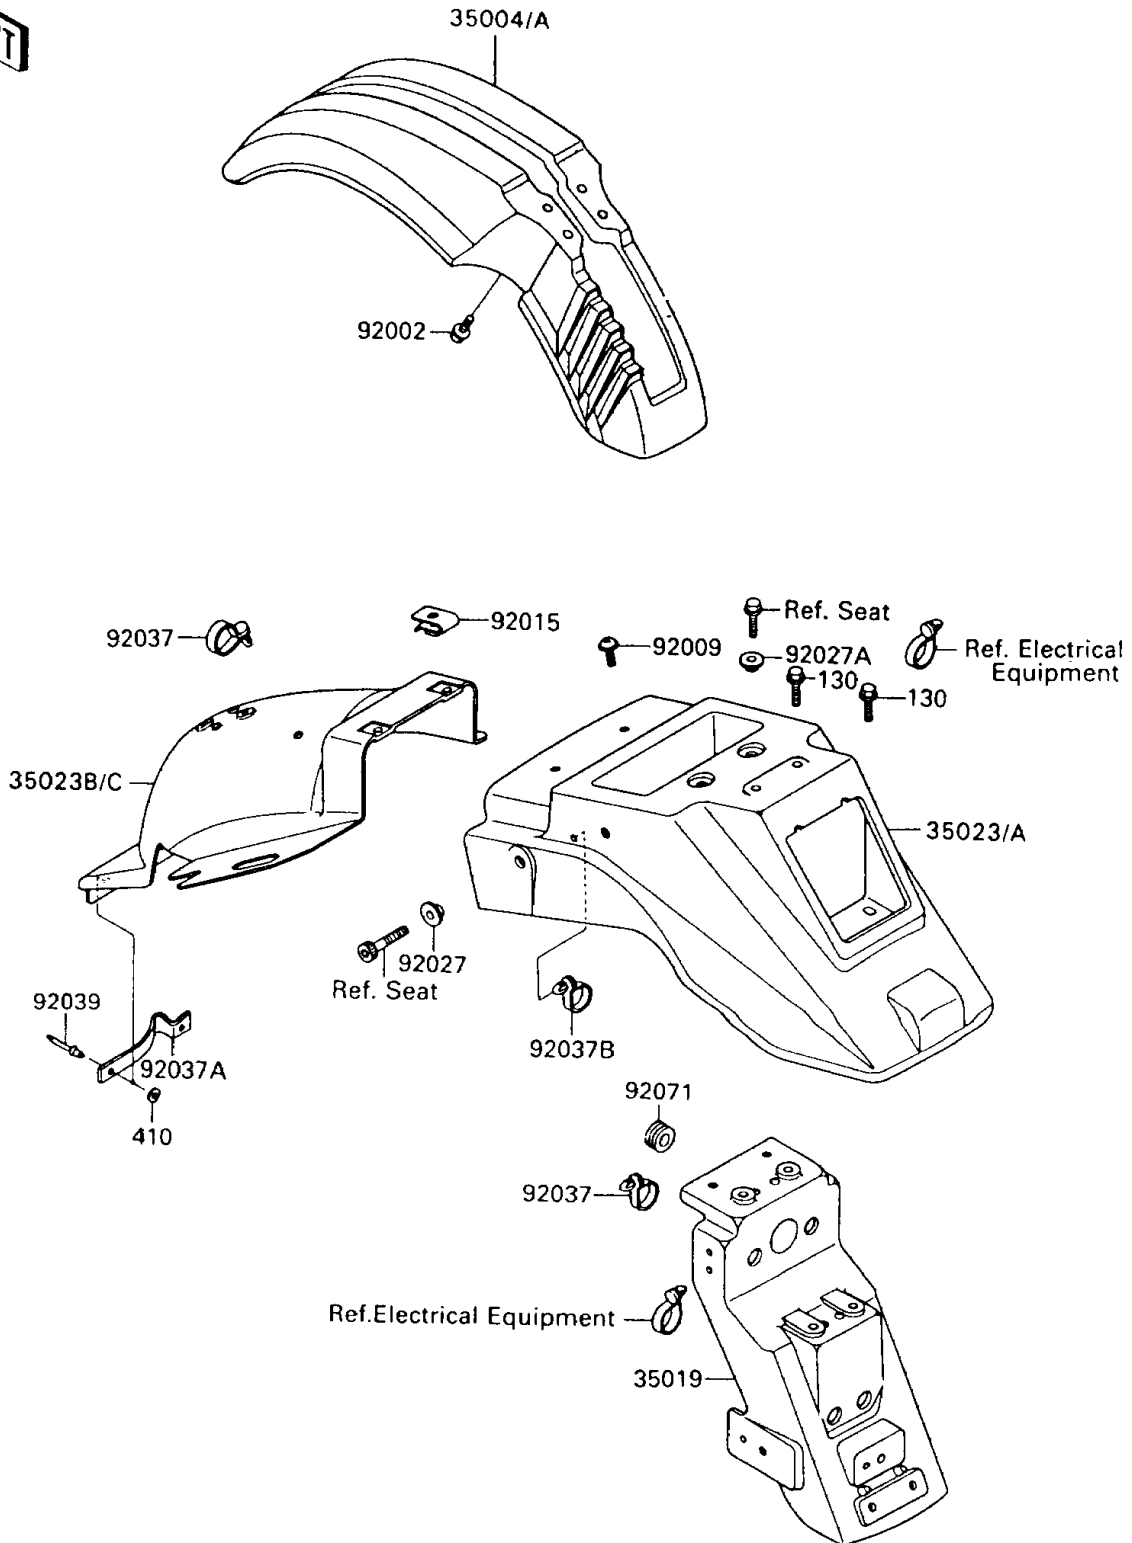

1994 KLR650 PARTS DIAGRAM

Fenders

F2170

1994 KLR650 PARTS LIST

Fenders

ITEM NAME	PART NUMBER	QUANTITY
FENDER-FRONT, GREEN 15 (Ref # 35004)	35004-1199-51	1
FLAP, RR (Ref # 35019)	35019-1186	1
FENDER-REAR, RR, GREEN 15 (Ref # 35023)	35023-1180-51	1
FENDER-REAR, FR (Ref # 35023B)	35023-1181	1
FENDER-REAR, FR (Ref # 35023C)	35023-1195	1
BOLT, 6X16 (Ref # 92002)	92002-1187	4
SCREW, 6X14 (Ref # 92009)	92009-1288	2
NUT, 6MM (Ref # 92015)	92015-1602	2
COLLAR (Ref # 92027)	92027-1745	2
COLLAR (Ref # 92027A)	92027-1794	2
CLAMP, HOSE (Ref # 92037)	92037-1163	2
CLAMP (Ref # 92037A)	92037-1901	1
CLAMP (Ref # 92037B)	92037-1903	1
RIVET (Ref # 92039)	92039-1038	2
GROMMET (Ref # 92071)	92071-1027	1
BOLT-FLANGED, 6X20 (Ref # 130)	130B0620	4
WASHER-PLAIN-SMALL, 4MM (Ref # 410)	410B0400	2