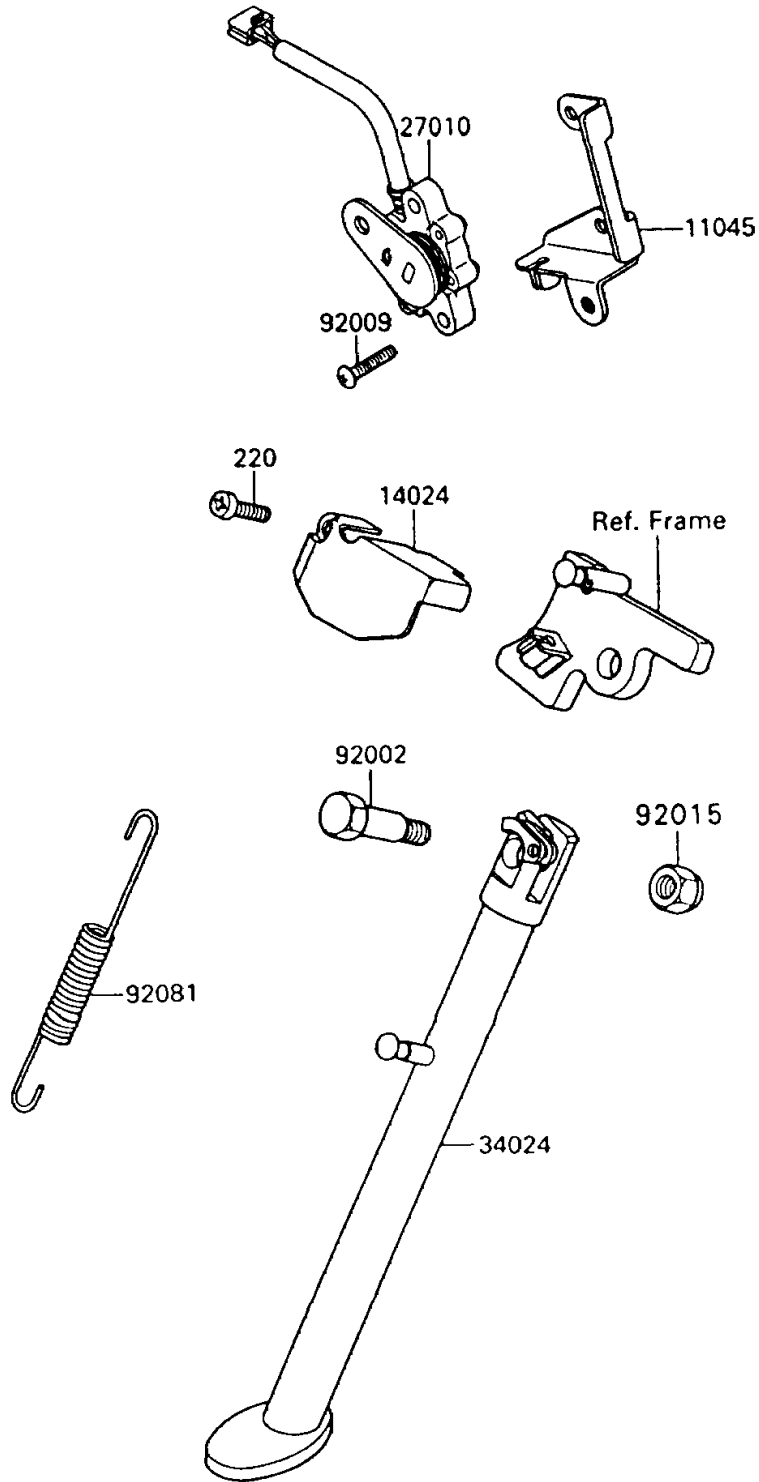

# 1992 KLR650 PARTS DIAGRAM

Stand(s)

F2190

# 1992 KLR650 PARTS LIST

Stand(s)

ITEM NAME	PART NUMBER	QUANTITY
BRACKET,SIDE STAND SWITCH (Ref # 11045)	11045-1364	1
COVER,SIDE STAND (Ref # 14024)	14024-1474	1
SWITCH,SIDE STAND (Ref # 27010)	27010-1257	1
STAND-SIDE (Ref # 34024)	34024-1221	1
BOLT,SIDE STAND (Ref # 92002)	92002-1813	1
SCREW,5X25 (Ref # 92009)	92009-1657	2
NUT,LOCK,10MM,BLACK (Ref # 92015)	92015-1188	1
SPRING,SIDE STAND (Ref # 92081)	92081-1376	1
SCREW-PAN-CROS (Ref # 220)	220C0516	1