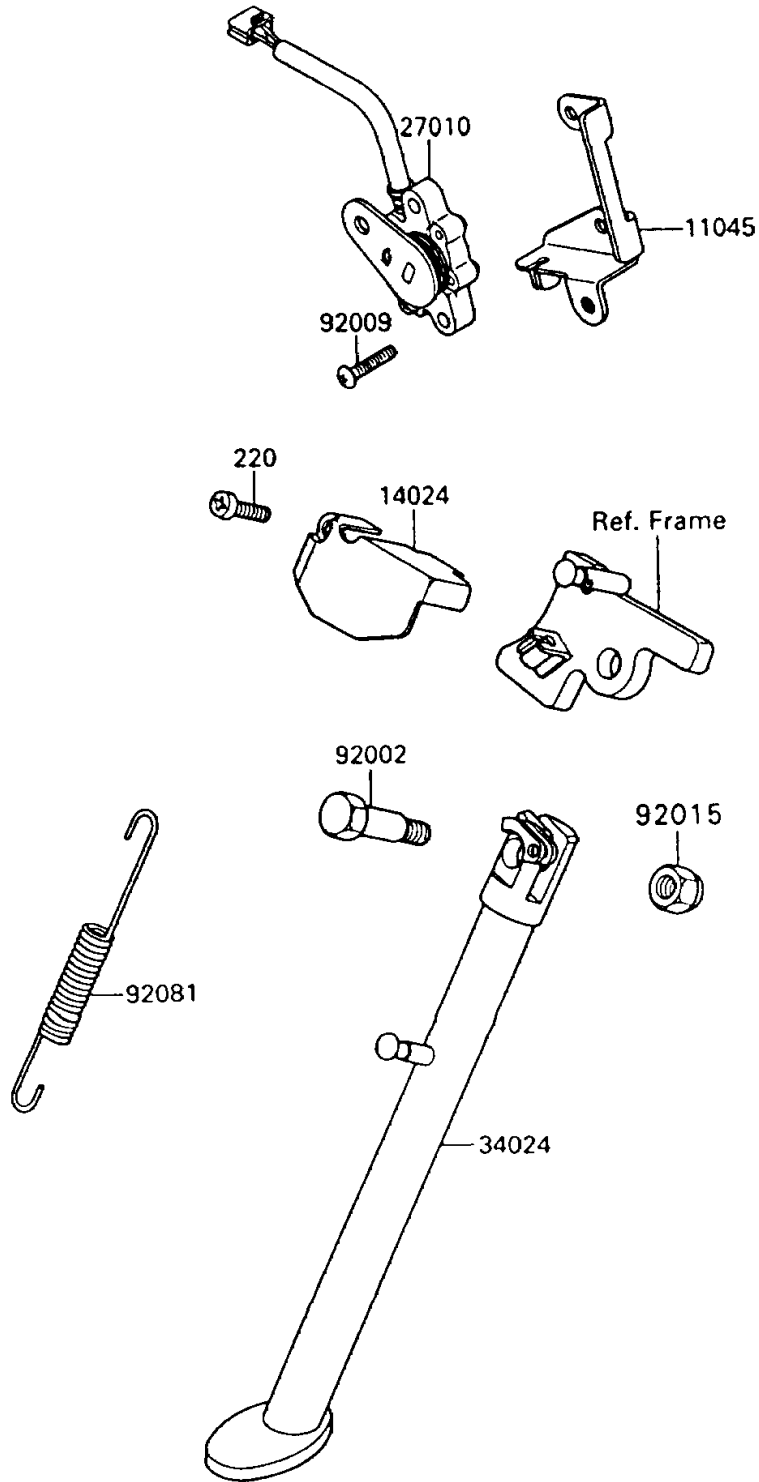

1994 KLR650 PARTS DIAGRAM

Stand(s)

F2190

1994 KLR650 PARTS LIST

Stand(s)

ITEM NAME	PART NUMBER	QUANTITY
BRACKET,SIDE STAND SWITCH (Ref # 11045)	11045-1364	1
COVER,SIDE STAND (Ref # 14024)	14024-1474	1
SWITCH,SIDE STAND (Ref # 27010)	27010-1257	1
STAND-SIDE (Ref # 34024)	34024-1221	1
BOLT,SIDE STAND (Ref # 92002)	92002-1813	1
SCREW,5X25 (Ref # 92009)	92009-1657	2
NUT,LOCK,10MM,BLACK (Ref # 92015)	92015-1188	1
SPRING,SIDE STAND (Ref # 92081)	92081-1376	1
SCREW-PAN-CROS (Ref # 220)	220C0516	1