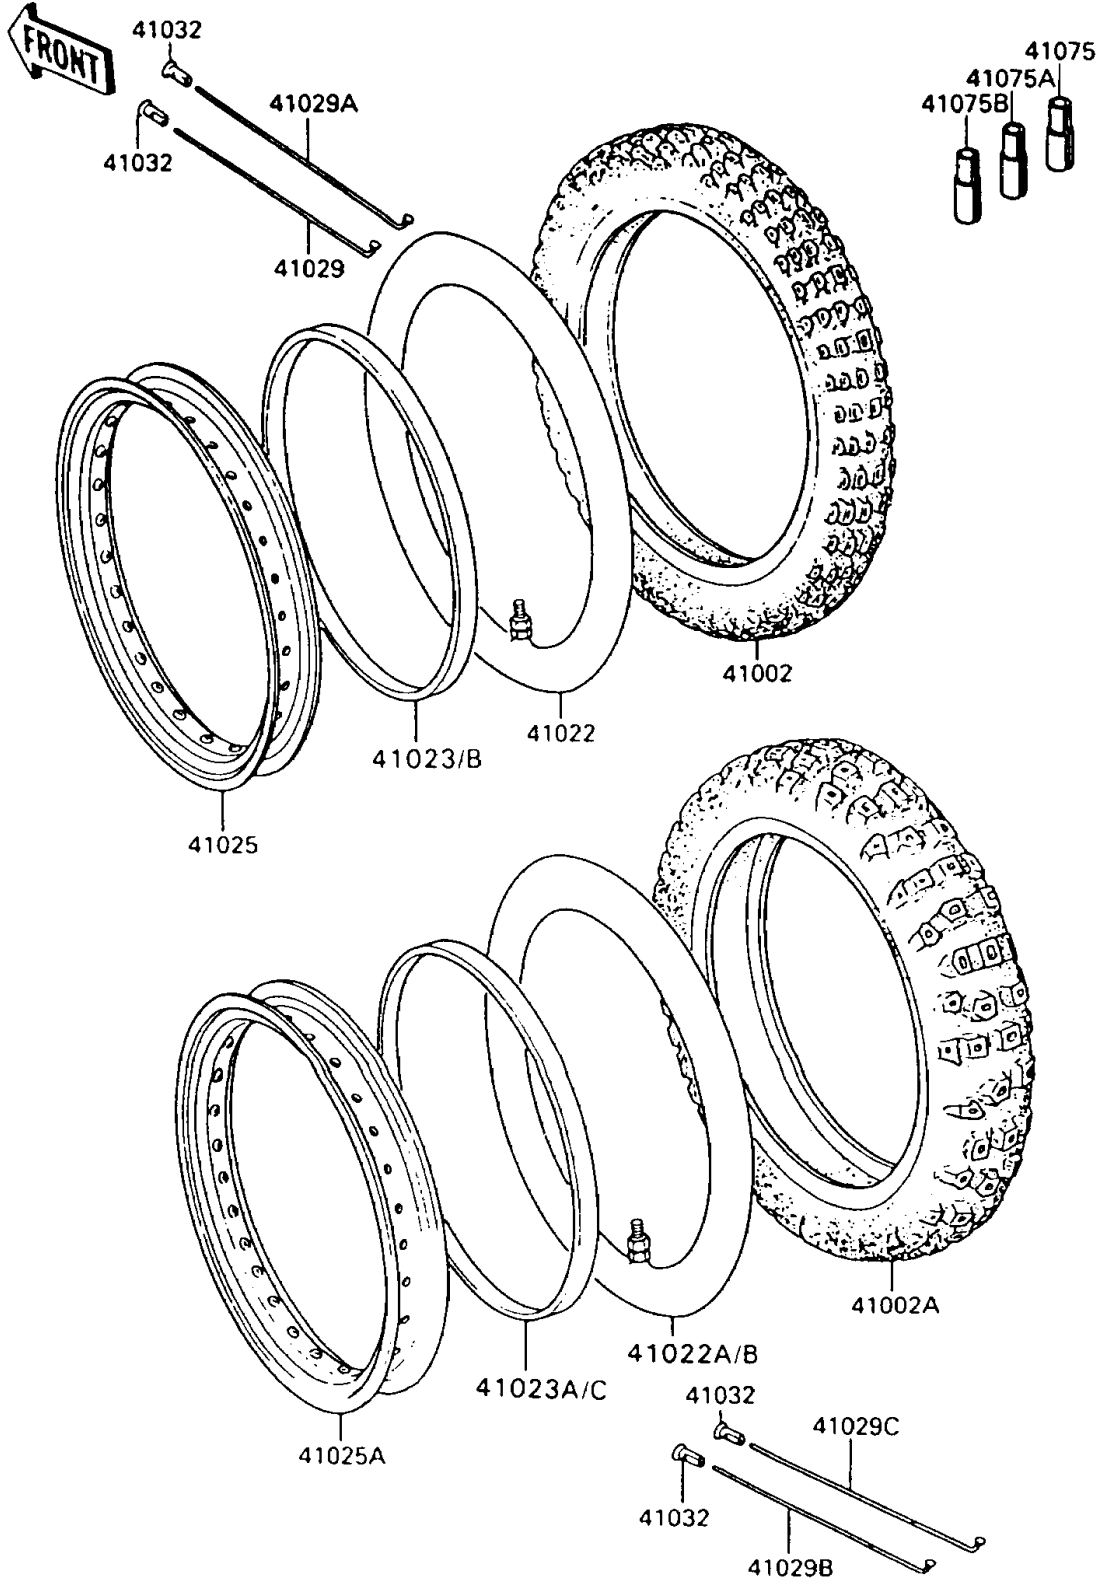

1994 KLR650 PARTS DIAGRAM

Wheels/Tires

F2210

1994 KLR650 PARTS LIST

Wheels/Tires

ITEM NAME	PART NUMBER	QUANTITY
TIRE,FR,90/90-21 54S,K750(D) (Ref # 41002)	41002-1620	1
TIRE,RR,130/80-17 65S,K750(D) (Ref # 41002A)	41002-1625	1
TUBE-TIRE,2.75/3.00-21(DUNLOP) (Ref # 41022)	41022-036	1
TUBE-TIRE,4.00/5.10-17(DUNLOP) (Ref # 41022A)	41022-1029	1
BAND-RIM,90/90-21(D) (Ref # 41023)	41023-1055	1
BAND-RIM,130/80-17(D) (Ref # 41023A)	41023-1059	1
RIM,FR,1.60X21 (Ref # 41025)	41025-1112	1
RIM,RR,2.50X17 (Ref # 41025A)	41025-1171	1
SPOKE-INNER,FR,LH,238MMX160D (Ref # 41029)	41029-1165	18
SPOKE-INNER,FR,RH,240MMX160D (Ref # 41029A)	41029-1166	18
SPOKE-INNER,RR,LH,155MMX170D (Ref # 41029B)	41029-1167	18
SPOKE-INNER,RR,RH,178MMX172D (Ref # 41029C)	41029-1168	18
NIPPLE-SPOKE (Ref # 41032)	41032-1054	72
BALANCER-WHEEL,10G (Ref # 41075)	41075-1007	AR
BALANCER-WHEEL,20G (Ref # 41075A)	41075-1008	AR
BALANCER-WHEEL,30G (Ref # 41075B)	41075-1009	AR