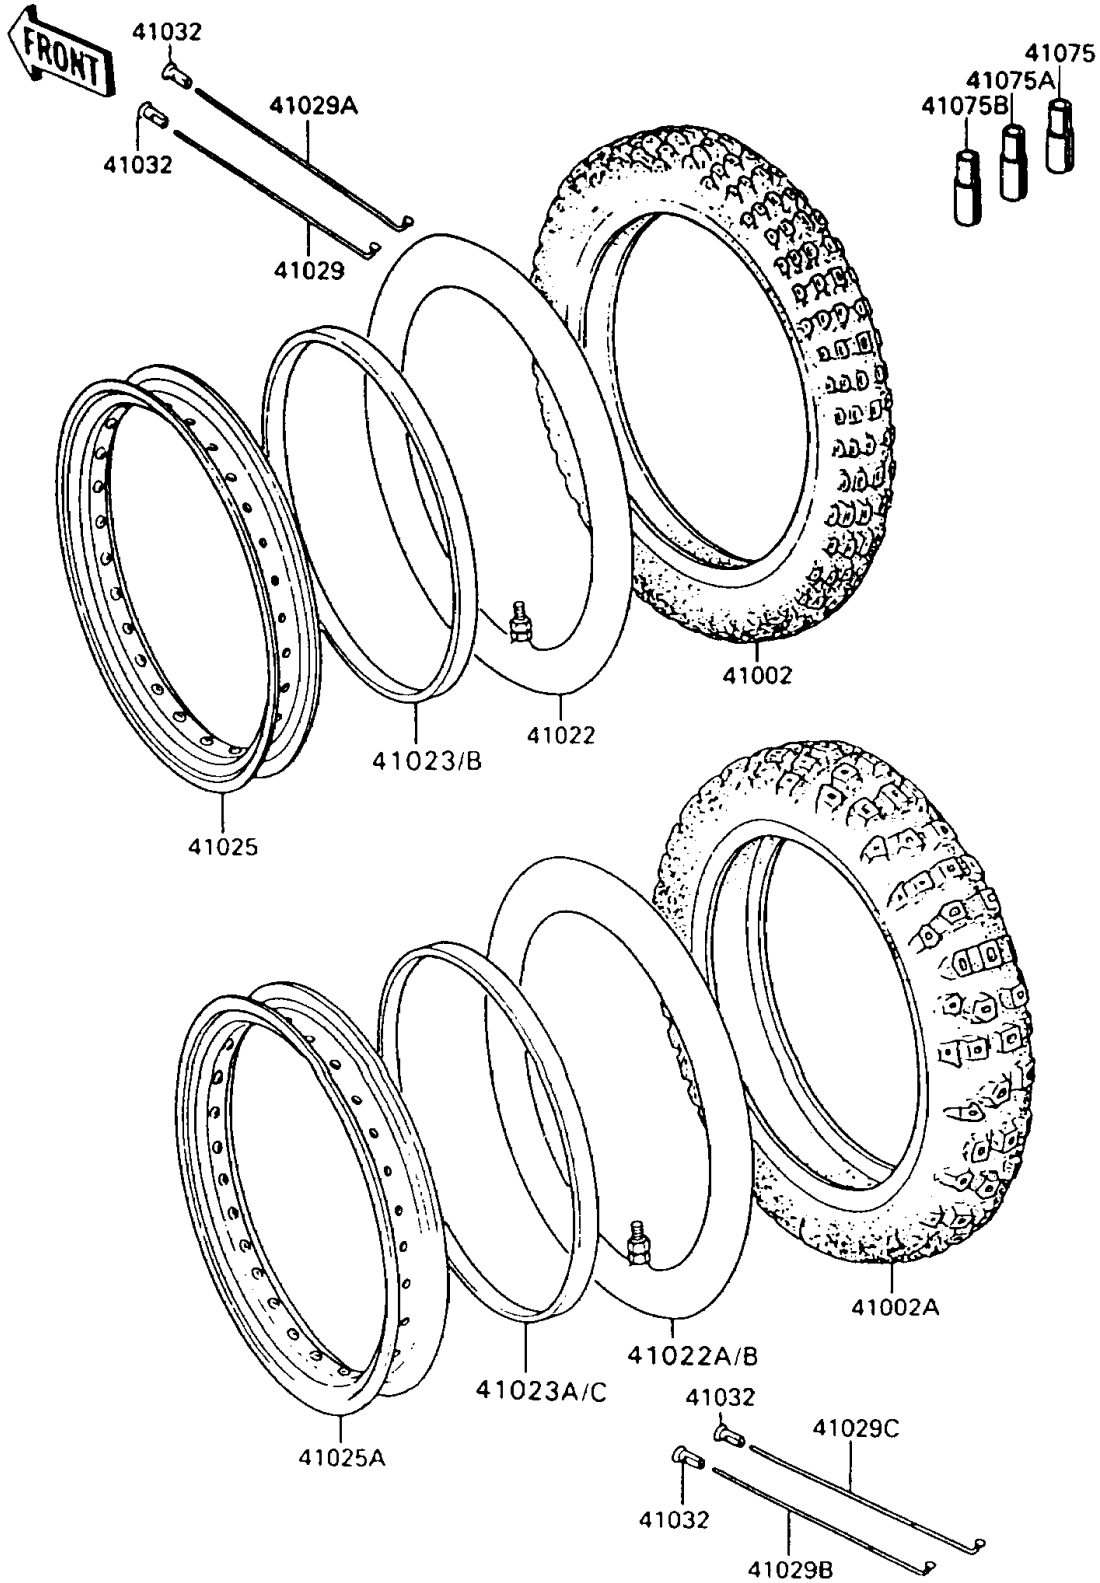

1995 KLR650 PARTS DIAGRAM

Wheels/Tires

F2210

1995 KLR650 PARTS LIST

Wheels/Tires

ITEM NAME	PART NUMBER	QUANTITY
TIRE,FR,90/90-21 54S,K750(D) (Ref # 41002)	41002-1620	1
TIRE,RR,130/80-17 65S,K750(D) (Ref # 41002A)	41002-1625	1
TUBE-TIRE,2.75/3.00-21(DUNLOP) (Ref # 41022)	41022-036	1
TUBE-TIRE,4.00/5.10-17(D) (Ref # 41022B)	41022-1161	1
BAND-RIM,80/100-21(D) (Ref # 41023B)	41023-1069	1
BAND-RIM,4.00/5.10-17(D) (Ref # 41023C)	41023-1095	1
RIM,FR,1.60X21 (Ref # 41025)	41025-1112	1
RIM,RR,2.50X17 (Ref # 41025A)	41025-1171	1
SPOKE-INNER,FR,LH,238MMX160D (Ref # 41029)	41029-1165	18
SPOKE-INNER,FR,RH,240MMX160D (Ref # 41029A)	41029-1166	18
SPOKE-INNER,RR,LH,155MMX170D (Ref # 41029B)	41029-1167	18
SPOKE-INNER,RR,RH,178MMX172D (Ref # 41029C)	41029-1168	18
NIPPLE-SPOKE (Ref # 41032)	41032-1054	72
BALANCER-WHEEL,10G (Ref # 41075)	41075-1007	AR
BALANCER-WHEEL,20G (Ref # 41075A)	41075-1008	AR
BALANCER-WHEEL,30G (Ref # 41075B)	41075-1009	AR