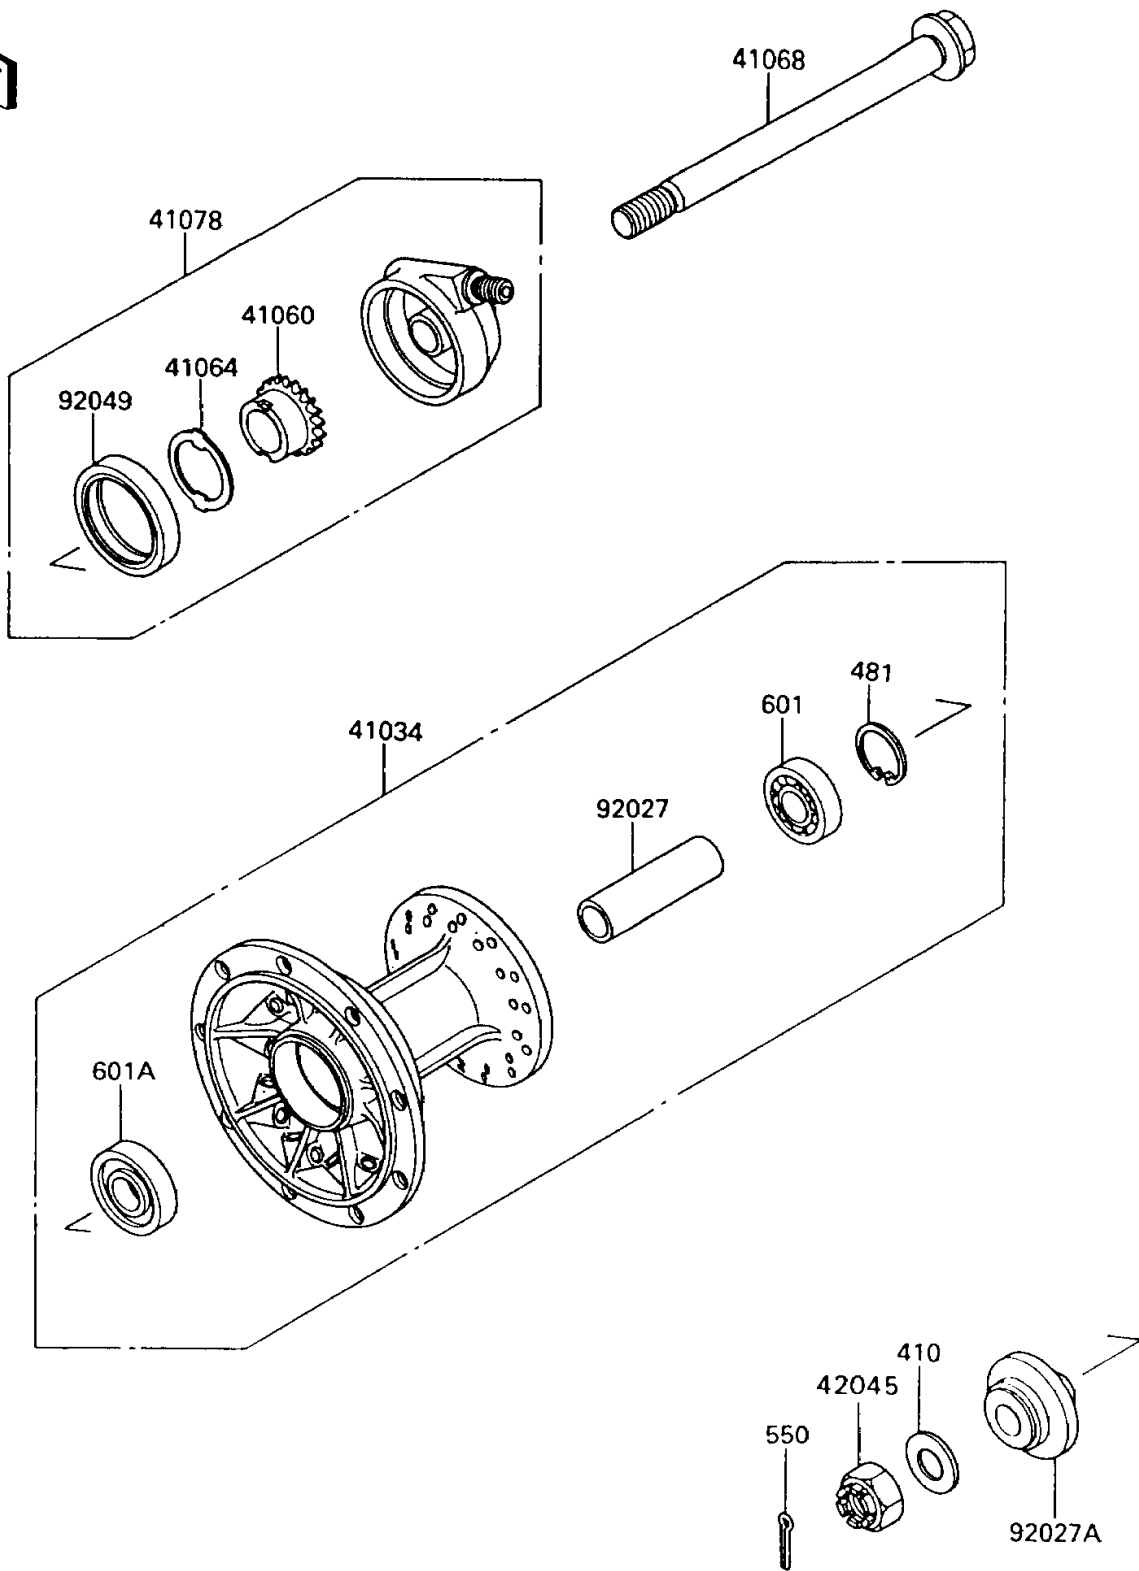

1992 KLR650 PARTS DIAGRAM

Front Hub

F 2230

1992 KLR650 PARTS LIST

Front Hub

ITEM NAME	PART NUMBER	QUANTITY
DRUM-ASSY,FRONT BRAKE (Ref # 41034)	41034-1153	1
GEAR-METER SCREW,24T (Ref # 41060)	41060-1101	1
RECEIVER-SPEEDOMETER (Ref # 41064)	41064-1051	1
AXLE,FR (Ref # 41068)	41068-1236	1
CASE-ASSY-METER GEAR (Ref # 41078)	41078-1051	1
NUT,CASTLE,14MM (Ref # 42045)	42045-020	1
COLLAR,FRONT BRAKE DRUM,L=79 (Ref # 92027)	92027-1683	1
COLLAR (Ref # 92027A)	92027-1864	1
SEAL-OIL,METER GEAR CASE (Ref # 92049)	92049-1172	1
WASHER-PLAIN-SMALL,14MM (Ref # 410)	410B1400	1
CIRCLIP-TYPE-C,35MM (Ref # 481)	481J3500	1
PIN-COTTER,3.0X25 (Ref # 550)	550D3025	1
BEARING-BALL,#6202UG (Ref # 601)	601B6202UG	1
BEARING-BALL,#6203UG (Ref # 601A)	601B6203UG	1