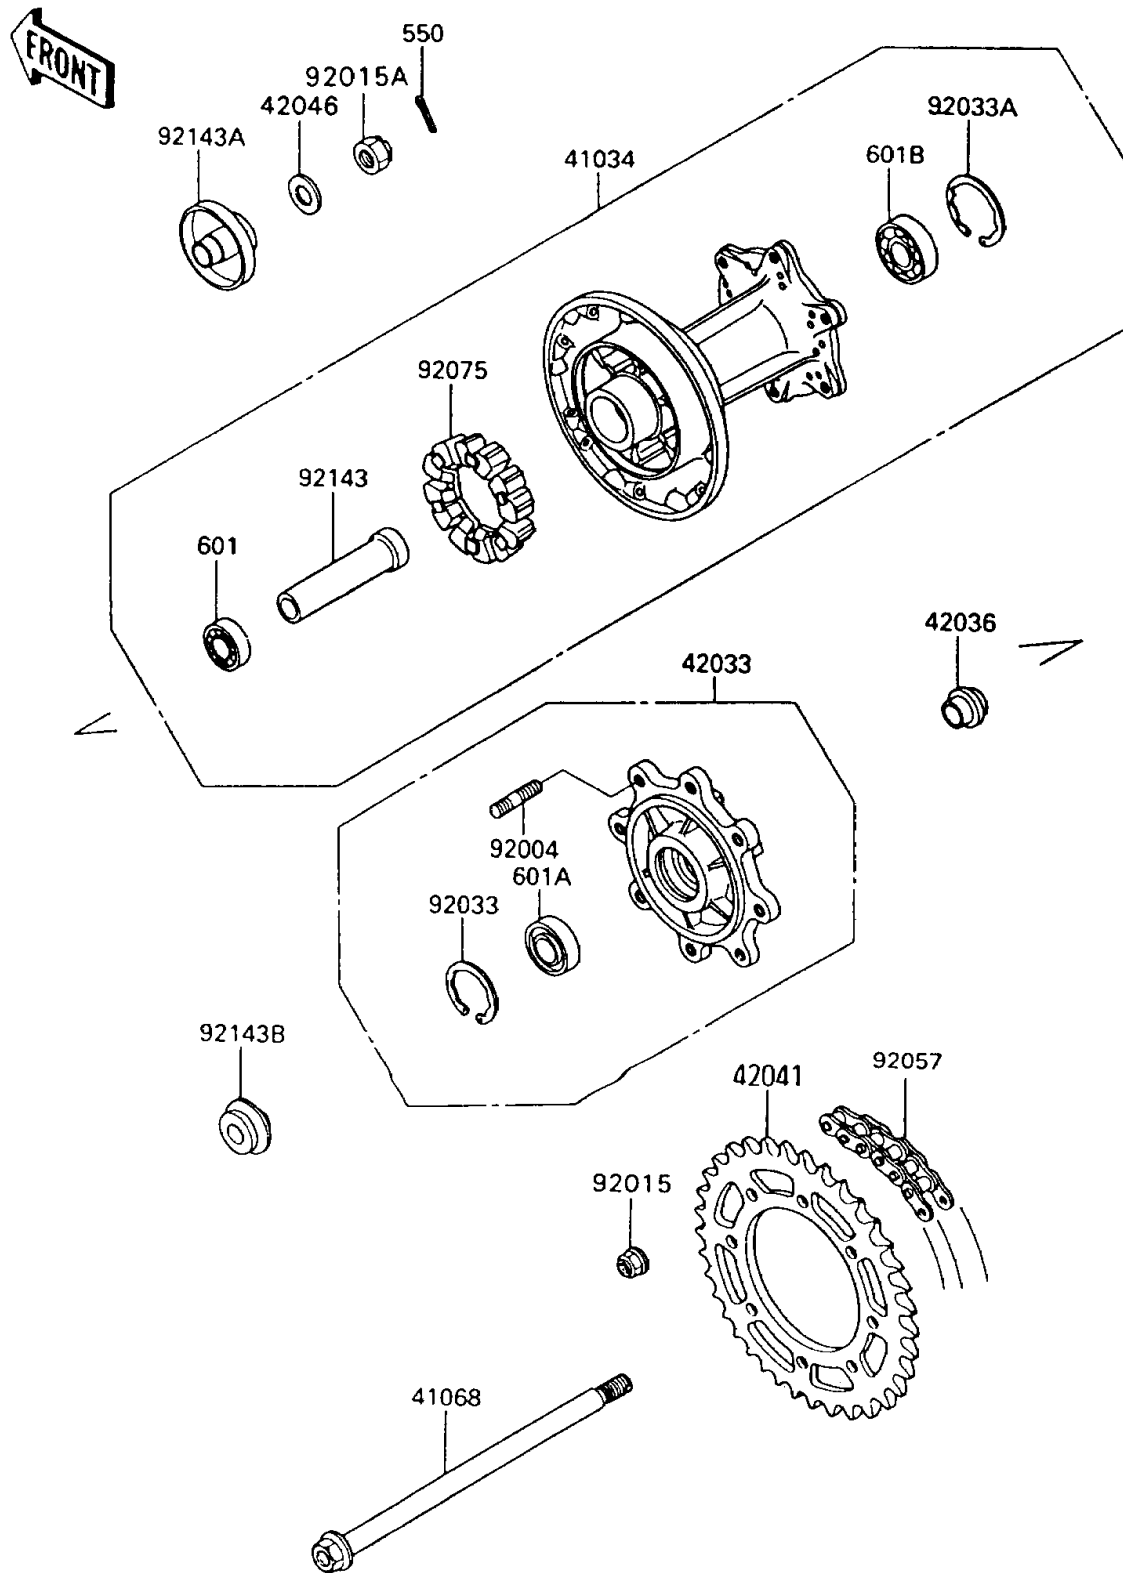

# 1992 KLR650 PARTS DIAGRAM

Rear Hub

F2240

# 1992 KLR650 PARTS LIST

Rear Hub

ITEM NAME	PART NUMBER	QUANTITY
-----------	-------------	----------