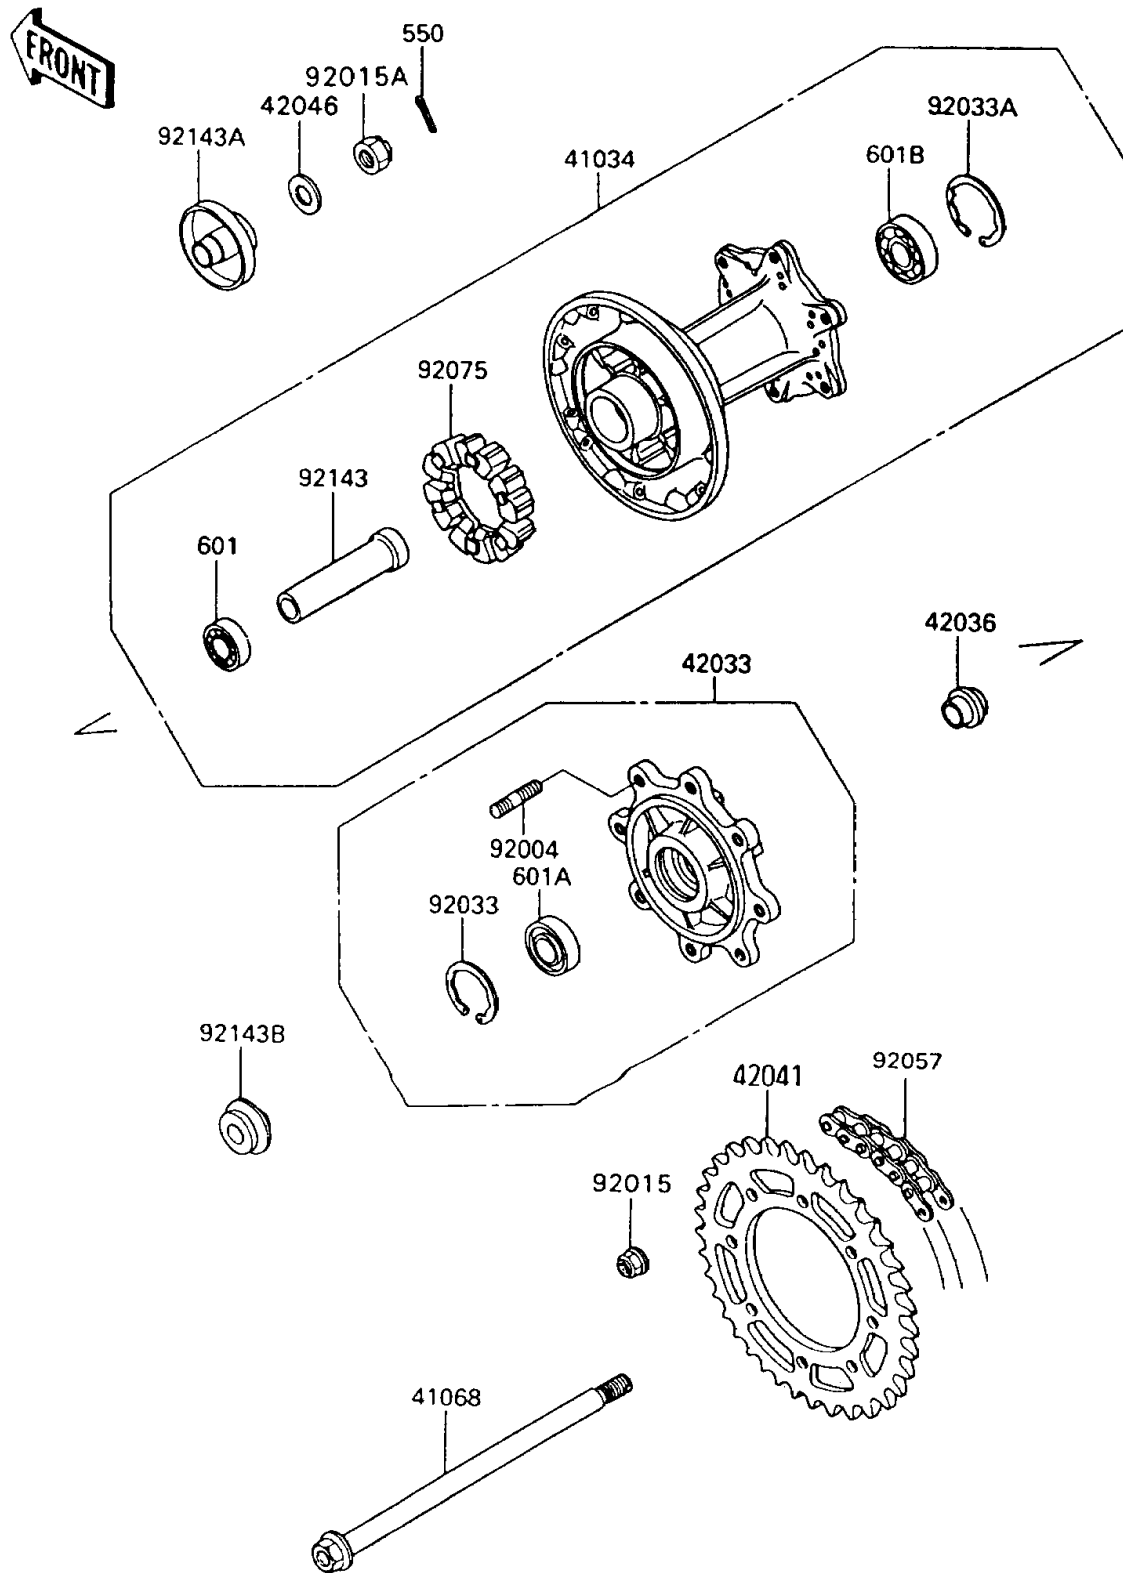

1993 KLR650 PARTS DIAGRAM

Rear Hub

F2240

1993 KLR650 PARTS LIST

Rear Hub

ITEM NAME	PART NUMBER	QUANTITY
DRUM-ASSY,REAR BRAKE (Ref # 41034)	41034-1154	1
AXLE,RR (Ref # 41068)	41068-1237	1
COUPLING-ASSY,REAR HUB (Ref # 42033)	42033-1112	1
SLEEVE,REAR AXLE,L=16 (Ref # 42036)	42036-1206	1
SPROCKET-HUB,43T (Ref # 42041)	42041-1260	1
WASHER,17.3X32X3.2 (Ref # 42046)	42046-009	1
STUD,8X16 (Ref # 92004)	92004-1150	8
NUT,FLANGED,LOCK,8MM (Ref # 92015)	92015-1668	8
NUT,CASTLE,16MM (Ref # 92015A)	92015-1947	1
RING-SNAP,42MM (Ref # 92033)	92033-1041	1
RING-SNAP,47MM (Ref # 92033A)	92033-1042	1
CHAIN,DRIVE,DID520V-2X106L (Ref # 92057)	92057-1253	1
DAMPER,SHOCK,RR HUB (Ref # 92075)	92075-1068	1
COLLAR,REAR BRAKE DRUM,L=113 (Ref # 92143)	92143-1060	1
COLLAR,REAR AXLE,L=30 (Ref # 92143A)	92143-1061	1
COLLAR,REAR AXLE,L=17 (Ref # 92143B)	92143-1062	1
PIN-COTTER,4.0X35 (Ref # 550)	550D4035	1
BEARING-BALL,#6003G (Ref # 601)	601B6003G	1
BEARING-BALL,#6004UG (Ref # 601A)	601B6004UG	1
BEARING-BALL,#6204UG (Ref # 601B)	601B6204UG	1