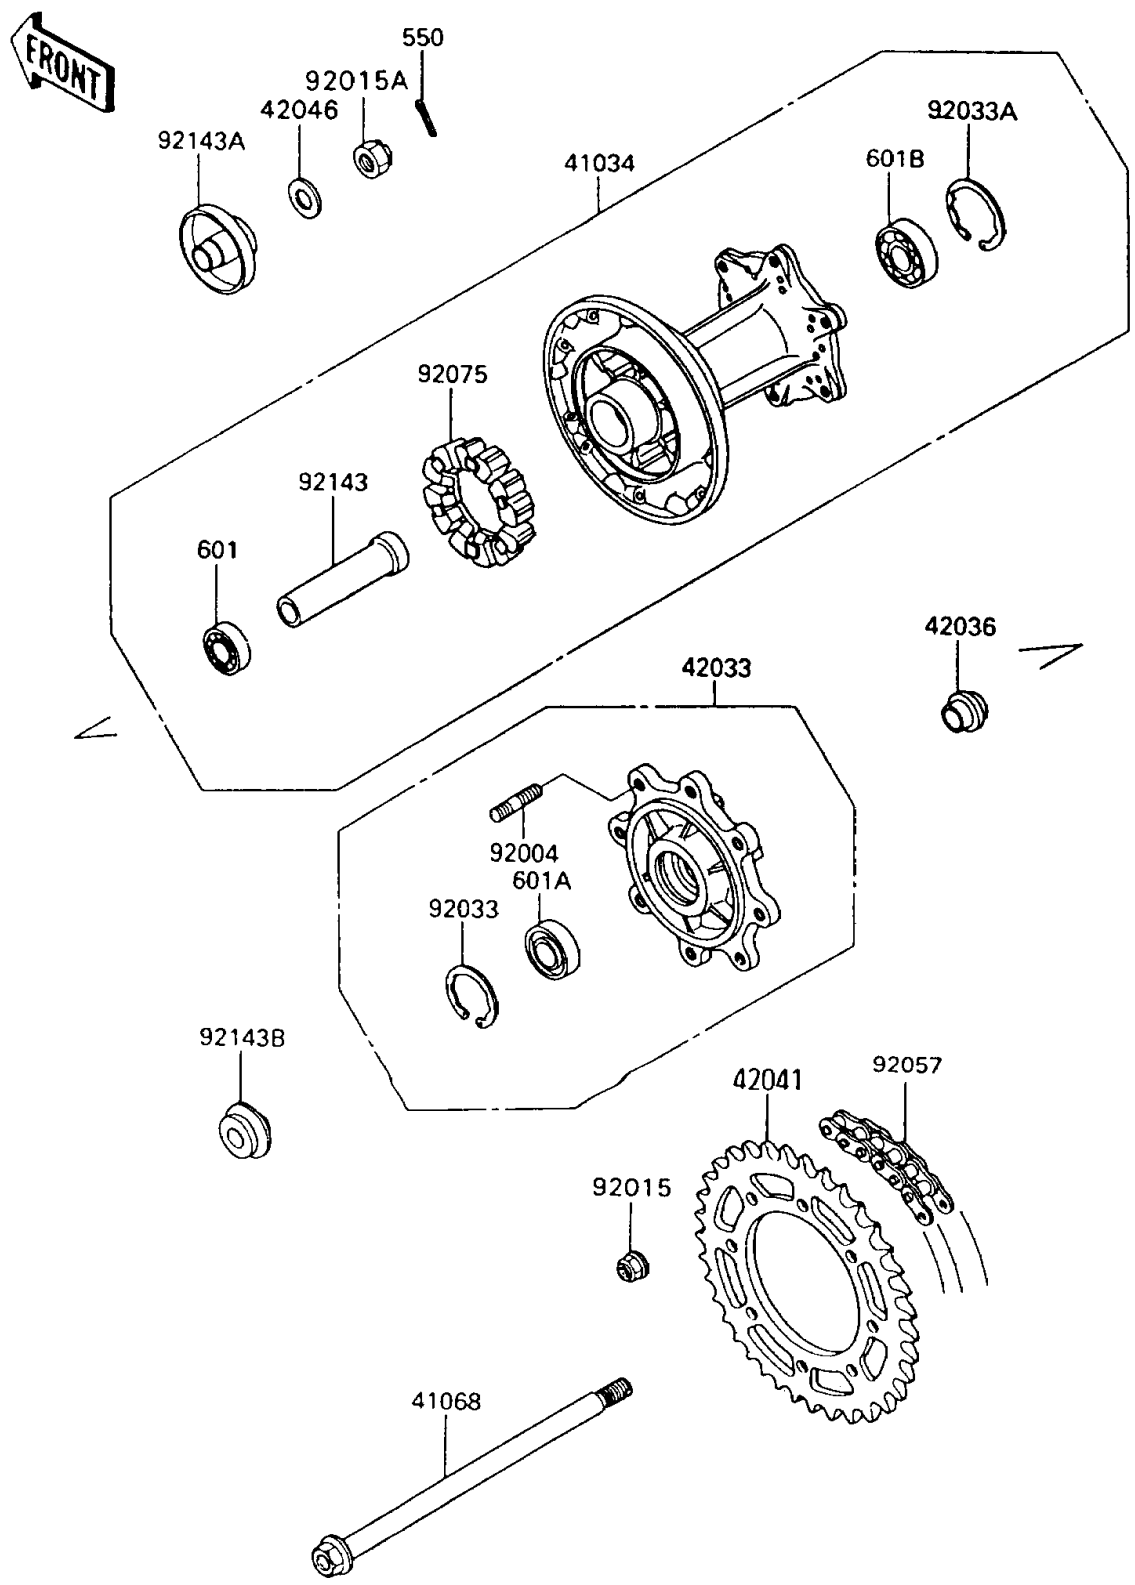

1994 KLR650 PARTS DIAGRAM

Rear Hub

F2240

1994 KLR650 PARTS LIST

Rear Hub

ITEM NAME	PART NUMBER	QUANTITY
DRUM-ASSY,REAR BRAKE (Ref # 41034)	41034-1154	1
AXLE,RR (Ref # 41068)	41068-1237	1
COUPLING-ASSY,REAR HUB (Ref # 42033)	42033-1112	1
SLEEVE,REAR AXLE,L=16 (Ref # 42036)	42036-1206	1
SPROCKET-HUB,43T (Ref # 42041)	42041-1260	1
WASHER,17.3X32X3.2 (Ref # 42046)	42046-009	1
STUD,8X16 (Ref # 92004)	92004-1150	8
NUT,FLANGED,LOCK,8MM (Ref # 92015)	92015-1668	8
NUT,CASTLE,16MM (Ref # 92015A)	92015-1947	1
RING-SNAP,42MM (Ref # 92033)	92033-1041	1
RING-SNAP,47MM (Ref # 92033A)	92033-1042	1
CHAIN,DRIVE,DID520V-2X106L (Ref # 92057)	92057-1253	1
DAMPER,SHOCK,RR HUB (Ref # 92075)	92075-1068	1
COLLAR,REAR BRAKE DRUM,L=113 (Ref # 92143)	92143-1060	1
COLLAR,REAR AXLE,L=30 (Ref # 92143A)	92143-1061	1
COLLAR,REAR AXLE,L=17 (Ref # 92143B)	92143-1062	1
PIN-COTTER,4.0X35 (Ref # 550)	550D4035	1
BEARING-BALL,#6003G (Ref # 601)	601B6003G	1
BEARING-BALL,#6004UG (Ref # 601A)	601B6004UG	1
BEARING-BALL,#6204UG (Ref # 601B)	601B6204UG	1